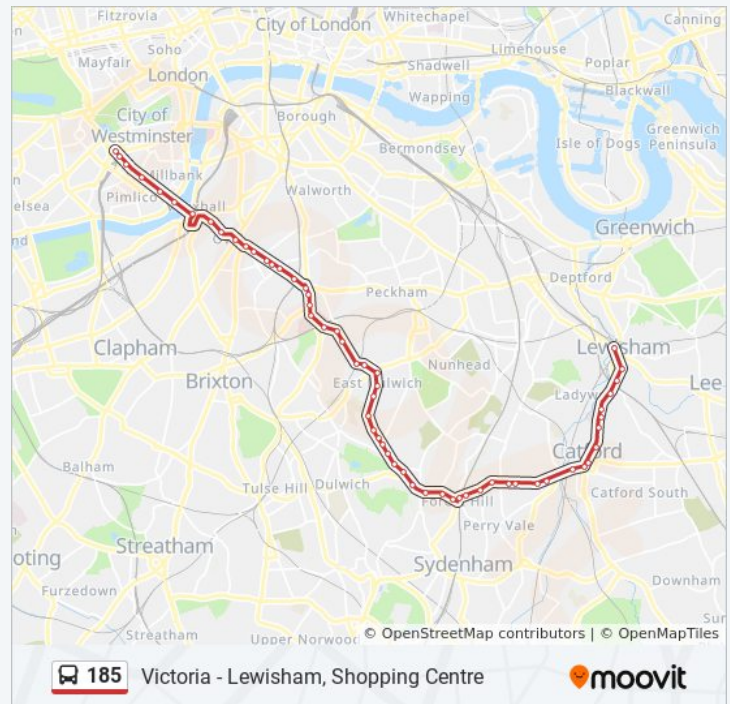

185 bus Time Schedule

Victoria Route Timetable:

Sunday	12:00 AM - 10:48 PM
Monday	12:00 AM - 11:48 PM
Tuesday	12:00 AM - 11:48 PM
Wednesday	12:00 AM - 11:48 PM
Thursday	12:00 AM - 11:48 PM
Friday	12:00 AM - 11:48 PM
Saturday	12:00 AM - 11:48 PM

185 bus Info

Direction: Victoria

Stops: 57

Trip Duration: 68 min

Line Summary:

Heber Road (DP)

Melbourne Grove (DQ)

North Cross Road (R)

Oval Station (D)

Archbishop Tenison's School (B)

Harleyford Road / Durham Street (W)

Vauxhall Bus Station (A)

Vauxhall Bridge / Millbank (X)

Pimlico Station (A)

Rochester Row (W)

Neathouse Place (K)