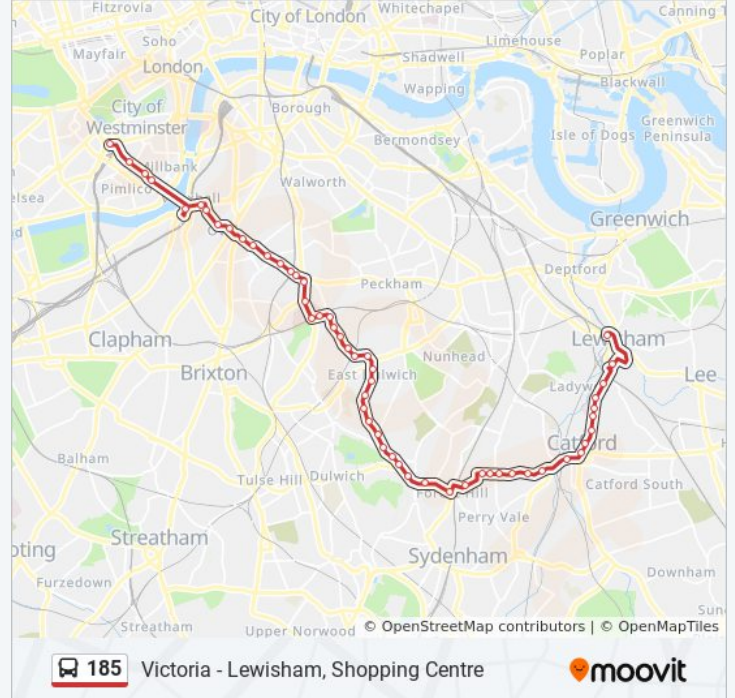

Mount Pleasant Road (HF)

Lewisham Hospital (HH)

Lewisham Park (HJ)

Lewisham Fire Station (HK)

Lewisham Centre (T)

Lewisham Station (AP)

Direction: Victoria

57 stops

185 bus Time Schedule

Victoria Route Timetable:

Sunday	12:00 AM - 10:48 PM
Monday	12:00 AM - 11:48 PM
Tuesday	12:00 AM - 11:48 PM
Wednesday	12:00 AM - 11:48 PM
Thursday	12:00 AM - 11:48 PM
Friday	12:00 AM - 11:48 PM
Saturday	12:00 AM - 11:48 PM

185 bus Info

Direction: Victoria

Stops: 57

Trip Duration: 68 min

Line Summary:

Heber Road (DP)

Melbourne Grove (DQ)

North Cross Road (R)

Oval Station (D)

Archbishop Tenison's School (B)

Harleyford Road / Durham Street (W)

Vauxhall Bus Station (A)

Vauxhall Bridge / Millbank (X)

Pimlico Station (A)

Rochester Row (W)

Neathouse Place (K)