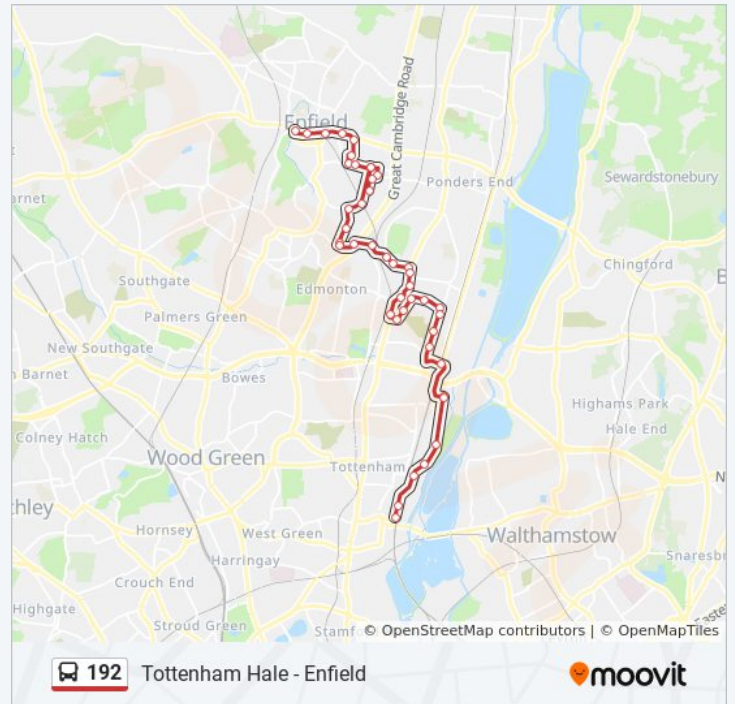

Direction: Tottenham Hale

42 stops

[VIEW LINE SCHEDULE](#)

Little Park Gardens (A)
 Enfield Town Station (K)
 Ladysmith Road (E)
 Southbury Road (S)
 Fotheringham Road
 Lincoln Road
 Lincoln Road (E)
 Bush Hill Park Station
 Roman Way (S)
 Main Avenue (W)

192 bus Info

Direction: Tottenham Hale

Stops: 42

Trip Duration: 49 min

Line Summary:

St Mark's Road

Bush Hill Park Station

First Avenue Bush Hill Park

Town Road (E)

Granville Avenue Edmonton (E)

Montagu Road Zambezie Drive (S)

Edmonton Federation Cemetery

Jeremys Green (S)

Angel Road (S)

Meridian Water Station (K)

Meridian Water Station (L)

Marigold Road / Northumberland Park (NC)

Stonebridge Lock (S)

Northumberland Park Rail Depot (S)

Burdock Road / Lee Valley Technopark (S)

Tottenham Hale Station (F)

192 bus time schedules and route maps are available in an offline PDF at moovitapp.com. Use the [Moovit App](#) to see live bus times, train schedule or subway schedule, and step-by-step directions for all public transit in London.