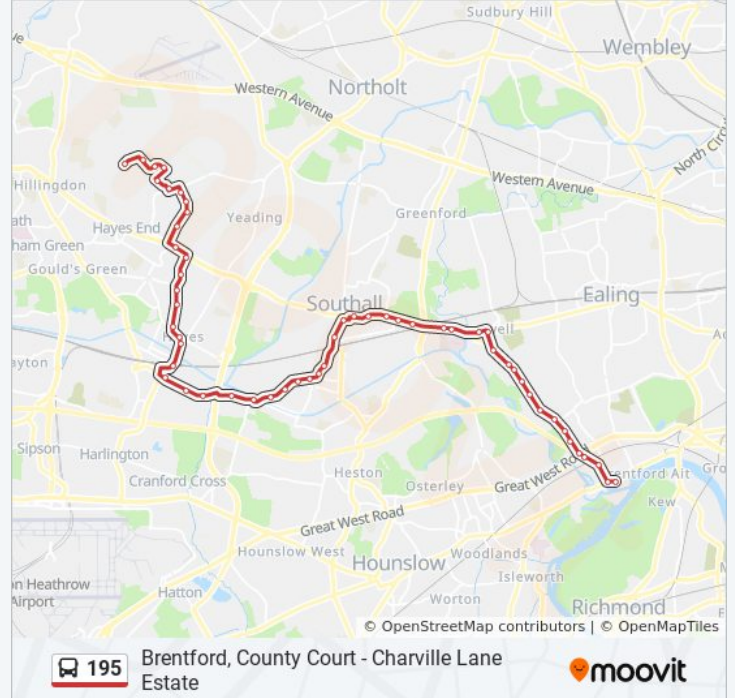

Jessamine Road (K)

Rosebank Road (Z)

Cumberland Road (J)

Elthorne Park Road (K)

Christopher Avenue (L)

Haslemere Avenue (M)

Boston Manor Station (N)

Swyncombe Avenue (P)

The Ride (R)

Manor Vale

Great West Road (SZ)

Brentford Station (SM)

Windmill Road (SN)

Half Acre (SE)

Brentford County Court (BP)

Direction: Charville Lane Estate

51 stops

[VIEW LINE SCHEDULE](#)

Brentford County Court (BQ)

Brentford Station (SK)

Great West Road (SY)

The Ride (S)

Swyncombe Avenue (T)

Boston Manor Station (U)

Haslemere Avenue (V)

Christopher Avenue (W)

Elthorne Park Road (X)

Studley Grange Road (Y)

Lower Boston Road (Y)

Ealing Hospital (W)

Ealing Hospital (Q)

St Bernard's Gatehouse / Windmill Park (UJ)