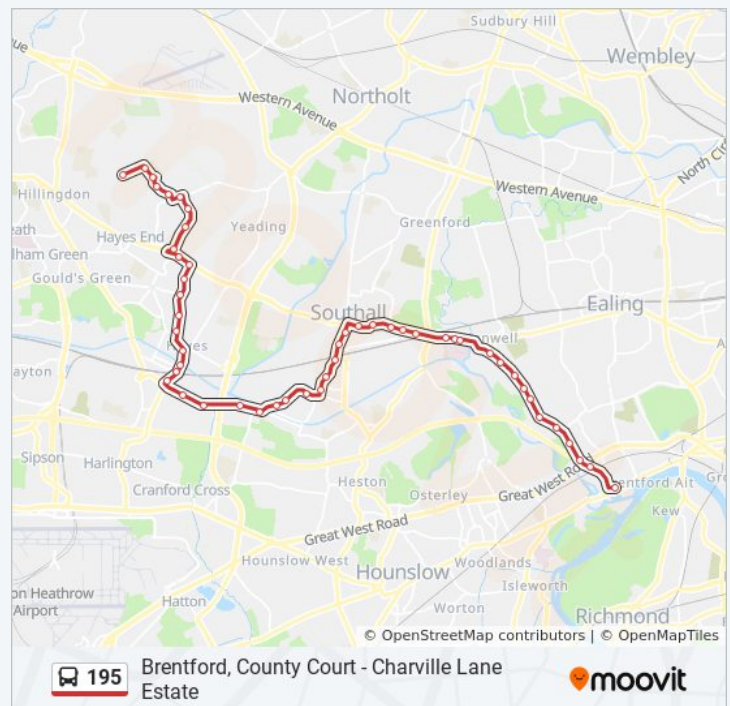

195 bus Info

Direction: Brentford, County Court

Stops: 55

Trip Duration: 70 min

Line Summary:

Roseville Road (E)

Hayes Road / Tesco (BA)

Wentworth Road (BB)

The Ride (R)

Manor Vale

Great West Road (SZ)

Brentford Station (SM)

Windmill Road (SN)

Half Acre (SE)

Brentford County Court (BP)

Direction: Charville Lane Estate

51 stops

[VIEW LINE SCHEDULE](#)

Brentford County Court (BQ)

Brentford Station (SK)

Great West Road (SY)

The Ride (S)

Swyncombe Avenue (T)

Boston Manor Station (U)

Direction: Charville Lane Estate

Stops: 51

Trip Duration: 69 min

Line Summary:

Hayes Road / Tesco (BS)

Roseville Road (W)

Harold Avenue (J)

Fairey Corner (K)