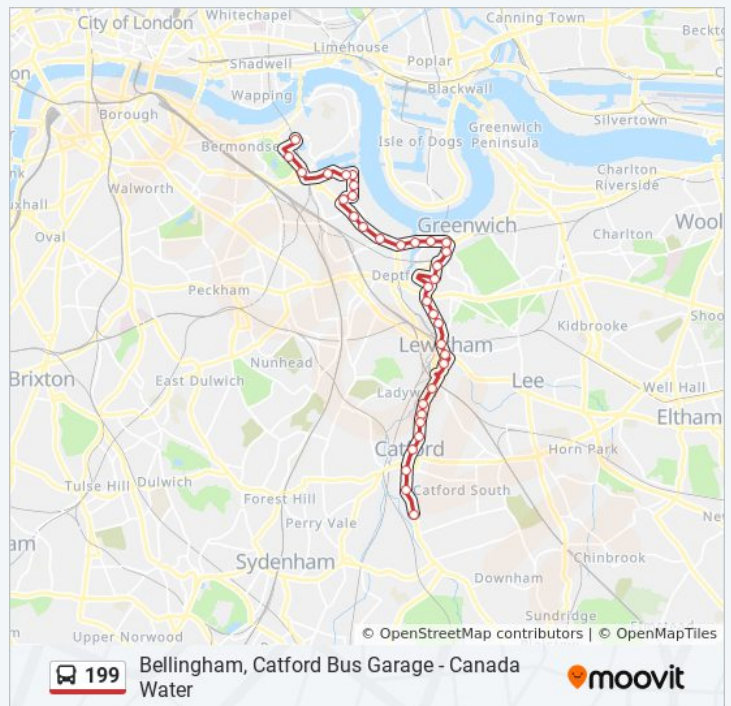

Use the Moovit App to find the closest 199 bus station near you and find out when is the next 199 bus arriving.

Direction: Bellingham, Catford Bus Garage

40 stops

[VIEW LINE SCHEDULE](#)

- Canada Water Bus Station (B2)
- Rotherhithe Police Station (E)
- Surrey Quays Shopping Centre (K)
- Surrey Quays Station (L)
- Lower Road / Surrey Quays Station (M)
- Yeoman Street (E)
- Dunnage Crescent (E)
- Grove Street / Plough Way (S)
- Windlass Place (S)
- Riverside Youth Club (X)
- Deptford Park School (Y)
- Deptford Fire Station (V)
- Abinger Grove (W)
- Sayes Court Estate
- Deptford High Street (C)
- Macmillan Students Village (D)
- Creekside (Z)
- Creek Road / Norman Road (Y)
- Greenwich Tn Ctr / Cutty Sark Stn (A)
- Greenwich Town Centre / Nelson Road (E)
- Greenwich High Road / Royal Hill (K)

Direction: Canada Water

35 stops

[VIEW LINE SCHEDULE](#)

Newquay Road (BC)

Inchmery Road (BD)

Bargery Road

Bromley Road / Lewisham Town Hall (W)

The Catford Centre (A)

Grove Street / Plough Way (N)

Dunnage Crescent (W)

Yeoman Street (W)

Surrey Quays Station (S)

Rotherhithe Police Station (P)

Canada Water Bus Station (D)

199 bus time schedules and route maps are available in an offline PDF at moovitapp.com. Use the [Moovit App](#) to see live bus times, train schedule or subway schedule, and step-by-step directions for all public transit in London.