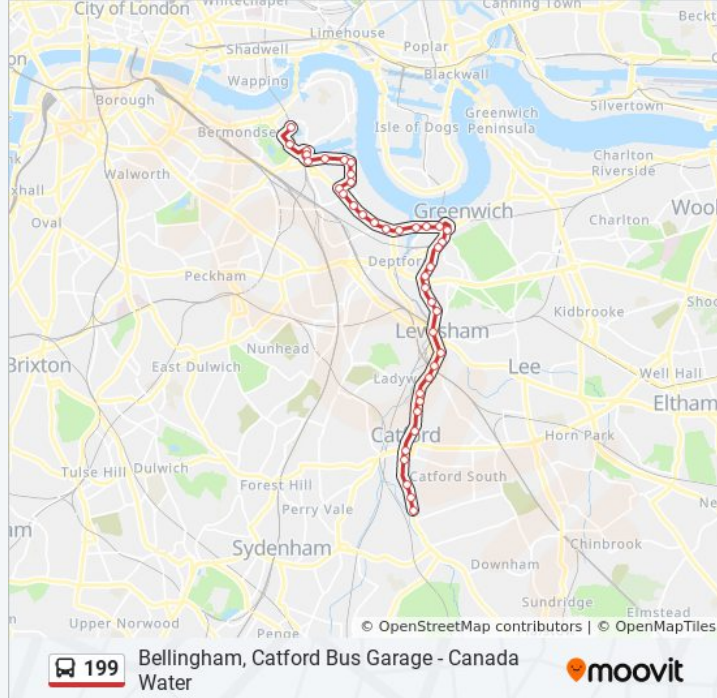

Use the Moovit App to find the closest 199 bus station near you and find out when is the next 199 bus arriving.

Direction: Bellingham, Catford Bus Garage

40 stops

[VIEW LINE SCHEDULE](#)

- Canada Water Bus Station (B2)
- Rotherhithe Police Station (E)
- Surrey Quays Shopping Centre (K)
- Surrey Quays Station (L)
- Lower Road / Surrey Quays Station (M)
- Yeoman Street (E)
- Dunnage Crescent (E)
- Grove Street / Plough Way (S)
- Windlass Place (S)
- Riverside Youth Club (X)
- Deptford Park School (Y)
- Deptford Fire Station (V)
- Abinger Grove (W)
- Sayes Court Estate
- Deptford High Street (C)
- Macmillan Students Village (D)
- Creekside (Z)
- Creek Road / Norman Road (Y)
- Greenwich Tn Ctr / Cutty Sark Stn (A)
- Greenwich Town Centre / Nelson Road (E)
- Greenwich High Road / Royal Hill (K)

Lewisham Hospital (HR)

Mount Pleasant Road (HS)

Rosenthal Road (G)

The Catford Centre (D)

Bromley Road / Lewisham Town Hall (Z)

Inchmery Road

Newquay Road (BM)

Catford Garage (S)

Direction: Canada Water

35 stops

[VIEW LINE SCHEDULE](#)

Newquay Road (BC)

Inchmery Road (BD)

Bargery Road

Bromley Road / Lewisham Town Hall (W)

The Catford Centre (A)

199 bus Info

Direction: Canada Water

Stops: 35

Trip Duration: 46 min

Line Summary:

Lewisham Centre (V)

Lewisham Clock Tower (P)

Blackheath Rise (ED)