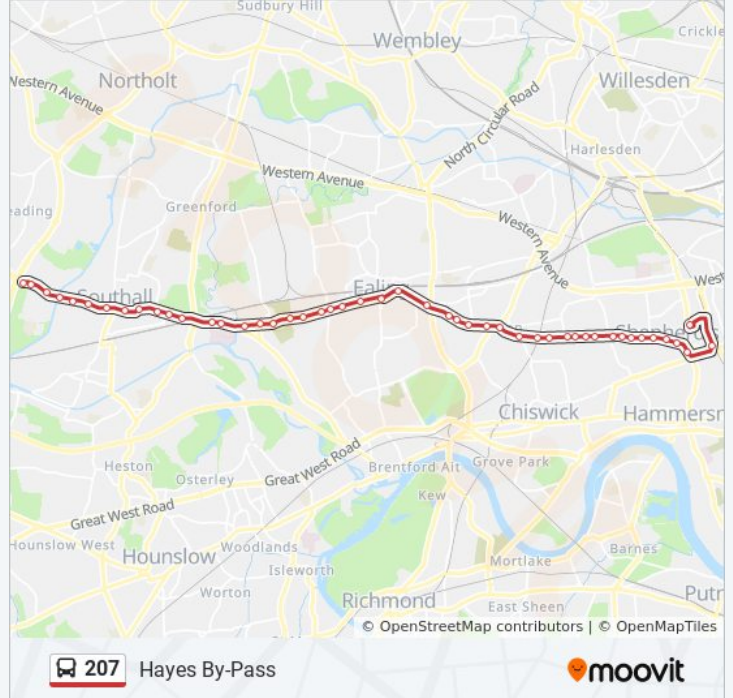

## 207 bus Info

**Direction:** Hayes By-Pass

**Stops:** 48

**Trip Duration:** 68 min

**Line Summary:**

Hanger Lane (EL)

Ealing Broadway Station (K)

Ealing / Christchurch (M)

Alexandra Avenue (I)

Abbotts Road (G)

Southall / Trinity Road (S)

Hayes Bridge

Delamere Road

Springfield Road

Hayes By-Pass

**Direction: White City**

44 stops

[VIEW LINE SCHEDULE](#)

Hayes By-Pass

Hayes Bridge

Southall / Trinity Road (T)

**207 bus Time Schedule**

White City Route Timetable:

Sunday	12:02 AM - 10:58 PM
Monday	12:02 AM - 11:54 PM
Tuesday	12:02 AM - 11:54 PM
Wednesday	12:02 AM - 11:54 PM

Thursday	12:02 AM - 11:54 PM
Friday	12:02 AM - 11:54 PM
Saturday	12:02 AM - 11:54 PM

**207 bus Info**

**Direction:** White City

**Stops:** 44

**Trip Duration:** 63 min

**Line Summary:**

First Avenue (VV)

Wormholt Road (LA)