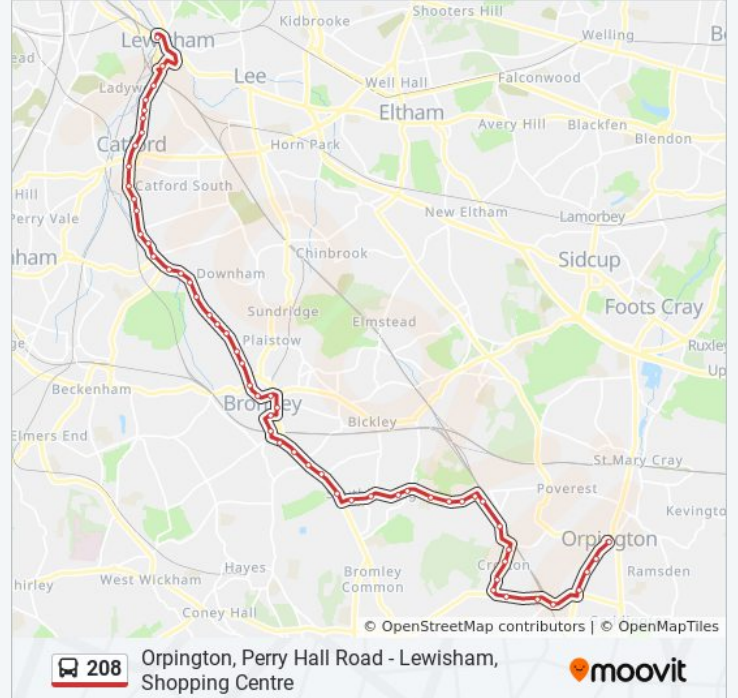

Bromley Magistrates Court (F)

Farwig Lane

Warner Road (N)

Park Avenue (DD)

Bromley Court Hotel (DE)

Bromley Hill Cemetery (DF)

Ashgrove Road (DJ)

Bromley Road / Downham Way (DK)

Bromley Road / Lewisham Town Hall (W)

The Catford Centre (A)

Rosenthal Road (B)

Mount Pleasant Road (HF)

Lewisham Hospital (HH)

Lewisham Park (HJ)

Lewisham Fire Station (HK)

Lewisham Centre (T)

Lewisham Station (AP)

Direction: Orpington, Perry Hall Road

57 stops

[VIEW LINE SCHEDULE](#)

Lewisham Station (B)

Lewisham Centre (W)

Morley Road (Z)

Lewisham Fire Station (HN)