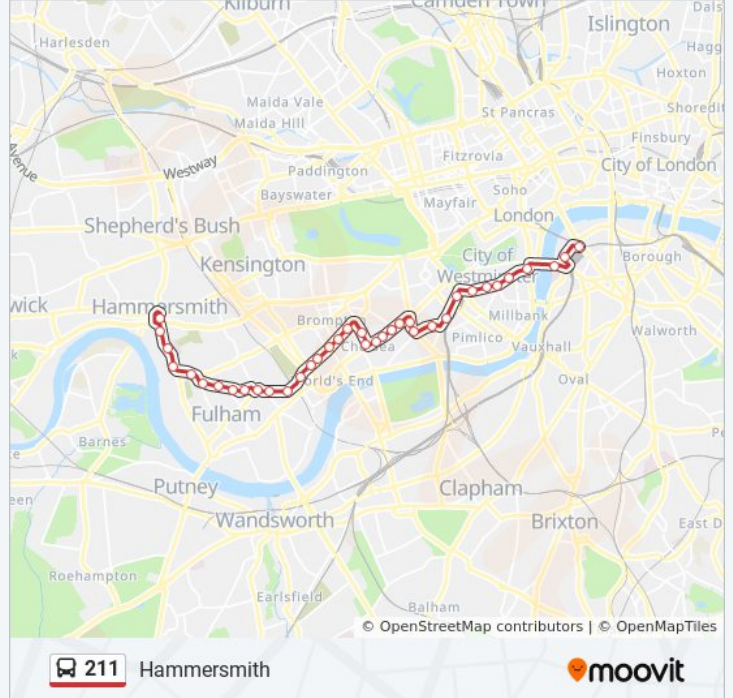

**211 bus Info**

**Direction:** Hammersmith

**Stops:** 37

**Trip Duration:** 59 min

**Line Summary:**

Fulham Road / Beaufort Street (HR)

Chelsea And Westminster Hospital (HA)

Edith Grove (HB)

Hortensia Road (HC)

Chelsea Football Club (W)

Fulham Broadway Station (M)

Fulham Broadway (F)

North End Road (C)

Shorrolds Road (D)

Sherbrooke Road (W)

Munster Road (HK)

Fulham Cross (HE)

Greyhound Road (HS)

Charing Cross Hospital (HT)

Hammersmith Broadway (N)

Hammersmith Bus Station (E)

**Direction: Waterloo**

38 stops

[VIEW LINE SCHEDULE](#)

**211 bus Info**

**Direction:** Waterloo

**Stops:** 38

**Trip Duration:** 55 min

**Line Summary:**

Hortensia Road (HD)

Edith Grove (HE)

Chelsea And Westminster Hospital (HF)