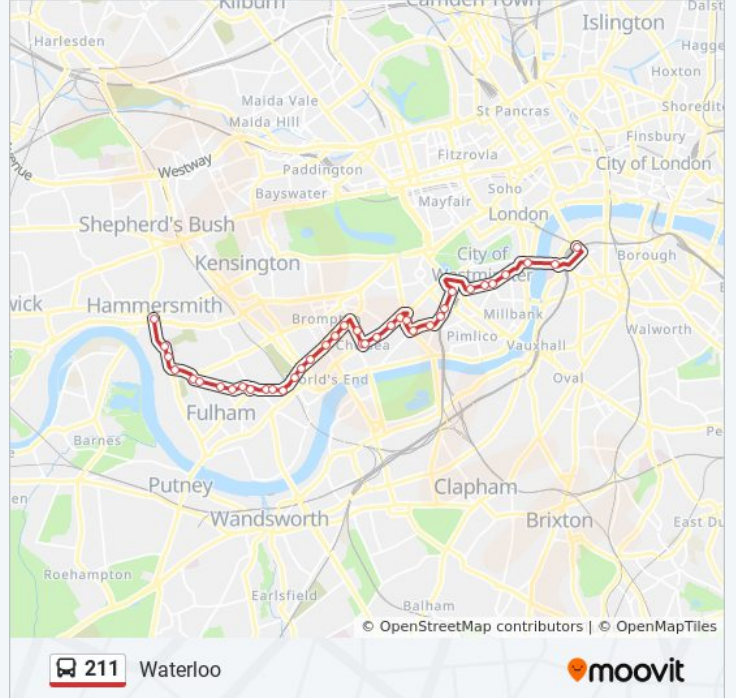

**211 bus Info**

**Direction:** Waterloo

**Stops:** 38

**Trip Duration:** 55 min

**Line Summary:**

Hortensia Road (HD)

Edith Grove (HE)

Chelsea And Westminster Hospital (HF)

Fulham Road / Beaufort Street (HH)

Old Church Street (HJ)

Royal Brompton Hosp / Royal Marsden Hosp (HM)

Cale Street / Royal Brompton Hospital (HW)

Sydney Street / Chelsea Old Town Hall (KJ)

Chelsea Old Town Hall (KL)

Markham Street (KN)

Duke Of York Square (KP)

Cadogan Gardens / Sloane Square (E)

Sloane Square Stn / Lower Sloane St (M)

Chelsea Bridge Road (P)

Ebury Bridge Road (R)

Victoria Coach Station (W)

Eccleston Bridge (T)

Victoria Station (E)

Westminster Cathedral (N)

Westminster City Hall (SA)

St James's Park Station (SC)

Westminster Abbey (R)

Westminster Stn / Westminster Pier (H)

St Thomas' Hospital / County Hall (E)

Waterloo Station / Upper Taxi Rd