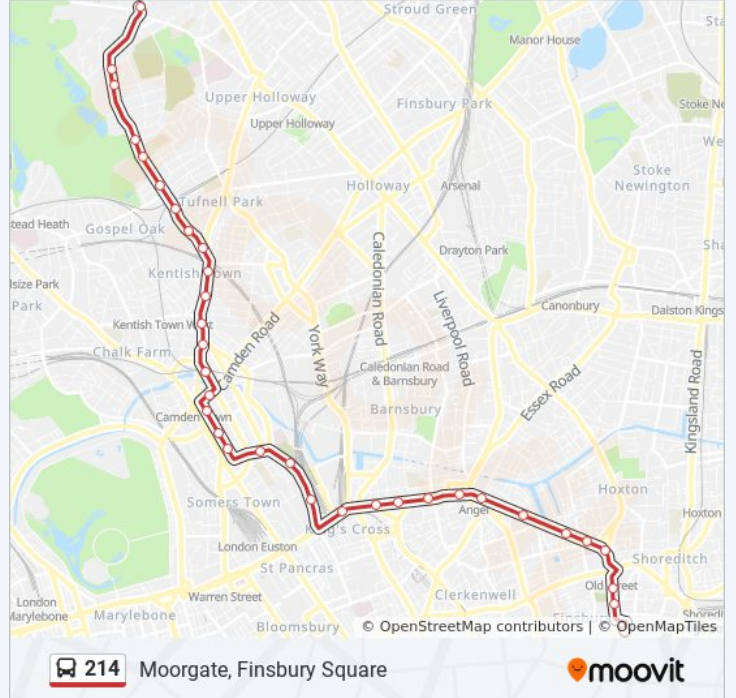

Royal College Street (U)

Chenies Place (S)

St Pancras International (S)

King's Cross Station (E)

King's Cross Road (K)

Penton Rise (PG)

Penton Street (PK)

Angel Station (S)

Angel Islington / City Road (H)

Central Street (UV)

Windsor Terrace (S)

Moorfields Eye Hospital (T)

Old Street Station (C)

City Road / Leonard Street (M)

Epworth Street (E)

Finsbury Square (H)

214 bus time schedules and route maps are available in an offline PDF at moovitapp.com. Use the [Moovit App](#) to see live bus times, train schedule or subway schedule, and step-by-step directions for all public transit in London.

[About Moovit](#) • [MaaS Solutions](#) • [Supported Countries](#) • [Mooviter Community](#)

© 2024 Moovit - All Rights Reserved

Check Live Arrival Times