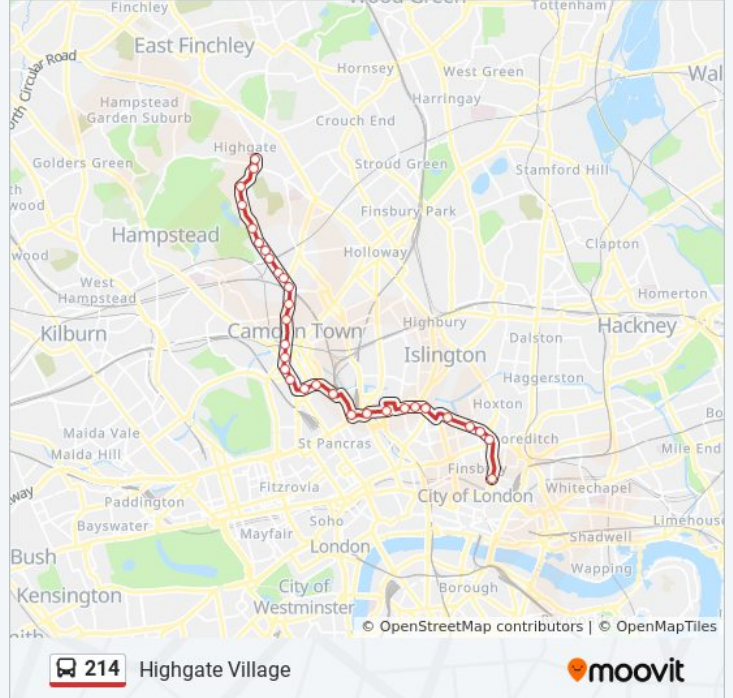

Direction: Highgate Village

31 stops

[VIEW LINE SCHEDULE](#)

- Finsbury Square (C)
- Old Street Station (N)
- Old Street Roundabout (E)
- Moorfields Eye Hospital (P)
- Windsor Terrace (Q)
- Central Street (UW)
- Angel Islington (J)
- Pentonville Road / Baron Street (R)
- Penton Street / Chapel Market (PN)
- Penton Rise (PM)
- King's Cross / Caledonian Road (X)
- St Pancras International And King's Cross Stations (T)
- Chenies Place (N)
- Royal College Street (N)
- Mornington Crescent Station (K)
- Camden High Street (E)
- Camden Town Station (Y)
- Kentish Town Road (L)
- Hawley Road (A)
- Prince Of Wales Road (KM)
- Kentish Town Post Office (KE)

Stops: 31

Trip Duration: 47 min

Line Summary:

Greenwood Centre (KH)
 Lady Somerset Road (GY)
 Gordon House Road (GZ)
 Glenhurst Avenue / Lissenden Gardens (GE)
 William Ellis School (GF)
 Parliament Hill Fields (GH)
 Oakeshott Avenue (N)
 Merton Lane (R)
 Pond Square (J)
 Highgate School (L)

Direction: Moorgate, Finsbury Square

34 stops

[VIEW LINE SCHEDULE](#)

Highgate School / Hampstead Lane (Z1)
 Holly Lodge Gardens (W)
 Oakeshott Avenue (S)
 Parliament Hill Fields (GK)
 William Ellis School (GM)
 Gordon House Road (GN)
 Lady Somerset Road (GW)
 Greenwood Centre
 Fortess Road (KJ)
 Kentish Town Station (KB)
 Kentish Town Post Office (KC)
 Kentish Town Road / Prince Of Wales Road (KD)
 Royal College Street (KL)
 Camden Gardens (D)
 Camden Town Station / Camden Street (R)
 Camden Town Station / Bayham Street (T)
 Pratt Street (W)
 Plender Street (L)

Stops: 34

Trip Duration: 45 min

Line Summary:

Royal College Street (U)

Chenies Place (S)

St Pancras International (S)

King's Cross Station (E)

King's Cross Road (K)