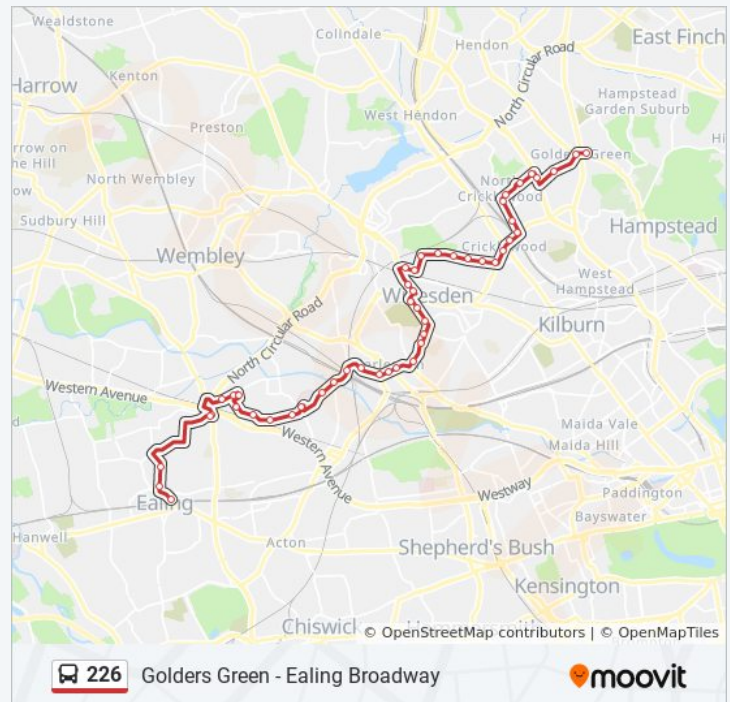

Direction: Ealing Broadway

46 stops

[VIEW LINE SCHEDULE](#)

- Golders Green Station (GB)
- Dunstan Road (W)
- The Vale / Hendon Way (W)
- Hendon Way (N)
- Cleveland Gardens (P)
- Pennine Drive (D)
- Somerton Road (CK)
- Cricklewood Station (CL)
- Cricklewood Broadway (CW)
- Sheldon Road (CX)
- Anson Primary School (CB)
- Dawson Road (W)
- Henson Avenue (W)
- The Gladstone Centre (W)
- Cullingworth Road (W)
- Geary Road (S)
- Dollis Hill Station (DA)
- Aberdeen Road (DH)
- Chapter Road (DG)
- Pound Lane (WU)
- Bertie Road (WY)
- Clare Road (HK)

226 bus Info

Direction: Ealing Broadway

Stops: 46

Trip Duration: 68 min

Line Summary:

Willesden Centre For Health And Care (HF)

Robson Avenue (HG)

Roundwood Park (HH)

Aberdeen Road (DC)

Dollis Hill Station (DB)

Geary Road (N)

Cullingworth Road (E)

The Gladstone Centre (E)

Henson Avenue (E)

Dawson Road (E)

Anson Primary School (CC)

Sheldon Road (CD)

226 bus Info**Direction:** Golders Green**Stops:** 49**Trip Duration:** 72 min**Line Summary:**

Cricklewood Broadway (CE)

Cricklewood Station (CH)

Somerton Road (CJ)

Pennine Drive (E)

Pennine Drive / Claremont Road (K)