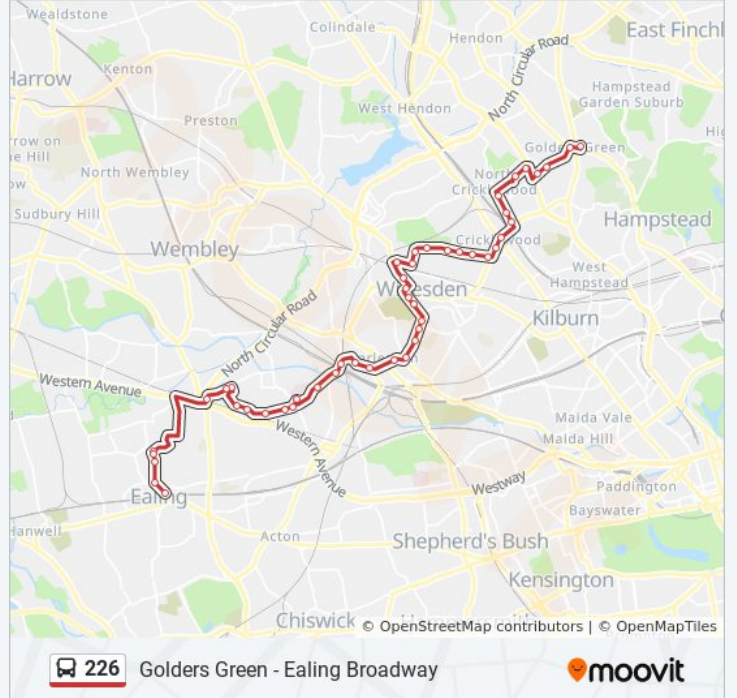

226 bus Info

Direction: Ealing Broadway

Stops: 46

Trip Duration: 68 min

Line Summary:

Willesden Centre For Health And Care (HF)

Robson Avenue (HG)

Roundwood Park (HH)

Newman College / Wrottesley Road (J)

Park Parade (D)

Willesden County Court (S)

Fairlight Avenue (HF)

Harlesden Station (HA)

Waxlow Road (PA)

Barretts Green Road (W)

Central Middlesex Hospital (B)

Montpelier Road (W)

Montpelier Road (SQ)

Marchwood Crescent (SR)

Castlebar Road (ST)

Haven Grn / Ealing Broadway Stn (D)

Direction: Golders Green

49 stops

[VIEW LINE SCHEDULE](#)

Haven Grn / Ealing Broadway Stn (D)

Castlebar Road (SE)

Marchwood Crescent (SF)

Garrick Close (E)

Hanger Lane Station (A)

226 bus Time Schedule

Golders Green Route Timetable:

Sunday	12:05 AM - 10:45 PM
Monday	12:05 AM - 11:45 PM
Tuesday	12:05 AM - 11:45 PM
Wednesday	12:05 AM - 11:45 PM
Thursday	12:05 AM - 11:45 PM
Friday	12:05 AM - 11:45 PM