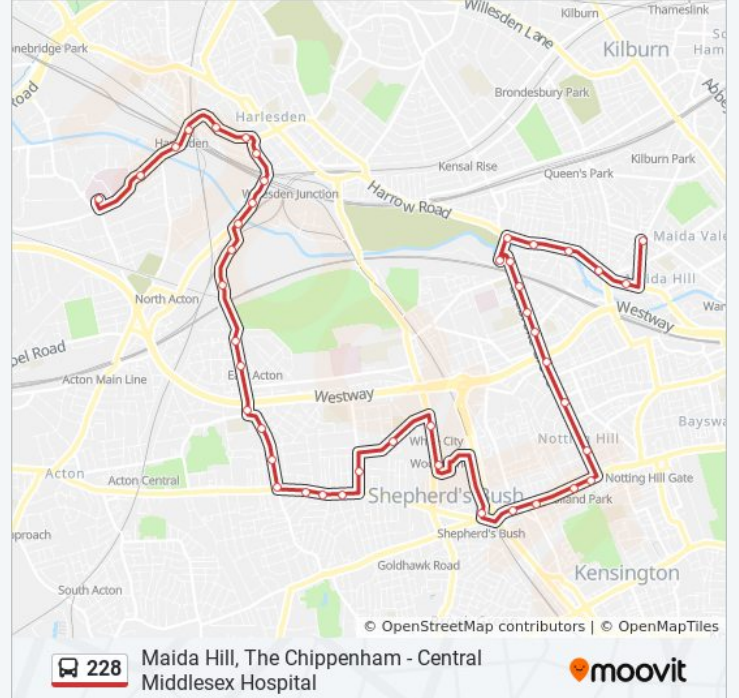

**228 bus Info**

**Direction:** Central Middlesex Hospital

**Stops:** 44

**Trip Duration:** 61 min

**Line Summary:**

Queens Park Rangers Football Club

Ellerslie Road (LS)

Adelaide Grove (LH)

Wells House Road (N)

Old Oak Common Railway Depots (C)

Old Oak Lane / Atlas Road (J)

Webb Place (K)

Willesden Junction Station (L)

Acton Lane (R)

Willesden County Court (S)

Fairlight Avenue (HF)

Harlesden Station (HA)

Waxlow Road (PA)

Barretts Green Road (W)

Central Middlesex Hospital (B)

**Direction: Maida Hill, the Chippenham**

44 stops

[VIEW LINE SCHEDULE](#)

Central Middlesex Hospital (C)

## 228 bus Info

**Direction:** Maida Hill, the Chippenham

**Stops:** 44

**Trip Duration:** 61 min

**Line Summary:**

Portnall Road (R)

Great Western Road / Elgin Avenue (D)

Elgin Avenue / Harrow Road (E)