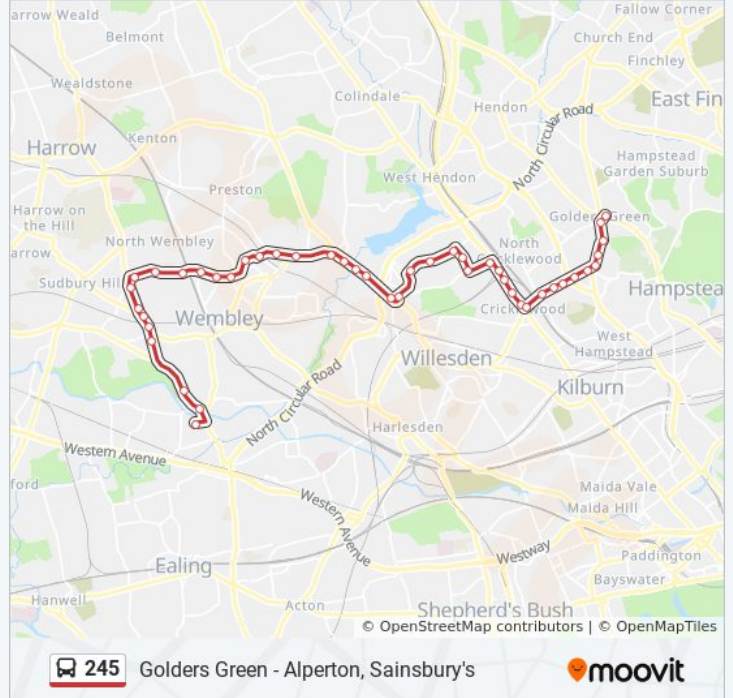

245 bus Info

Direction: Alperton, Sainsbury's

Stops: 44

Trip Duration: 58 min

Line Summary:

- Aylesbury Street (BP)
- Quainton Street (BQ)
- Blackbird Hill (BR)
- Blackbird Cross (BS)
- Brent Town Hall (S)
- Corringham Road (P)
- Brook Avenue (T)
- Carlton Avenue East (H)
- Wembley Hill Road (J)
- Rosslyn Crescent (K)
- Pembroke Road (A)
- North Wembley Station (B)
- Sudbury Court Sports Club (C)
- Pasture Road (D)
- Perrin Road (E)
- Harrow Road (F)
- Rugby Avenue (L)
- Sudbury & Harrow Road Station (G)
- Colyton Close (I)
- Clifford Road (Q)
- Alperton Station (C)
- Glacier Way

Direction: Golders Green

44 stops

[VIEW LINE SCHEDULE](#)

- Alperton Sainsbury's (K)
- Alperton Station (D)
- Clifford Road (P)
- Colyton Close (H)
- Sudbury & Harrow Road Station (J)
- Butlers Green (G)
- Perrin Road (H)

245 bus Time Schedule

Golders Green Route Timetable:

Sunday	12:05 AM - 10:53 PM
Monday	12:05 AM - 11:53 PM
Tuesday	12:05 AM - 11:53 PM
Wednesday	12:05 AM - 11:53 PM
Thursday	12:05 AM - 11:53 PM
Friday	12:05 AM - 11:53 PM
Saturday	12:05 AM - 11:53 PM

245 bus Info

Direction: Golders Green

Stops: 44

Trip Duration: 57 min

Line Summary:

Llanvanor Road (M)

Dunstan Road (N)

Golders Green / Finchley Road (GM)