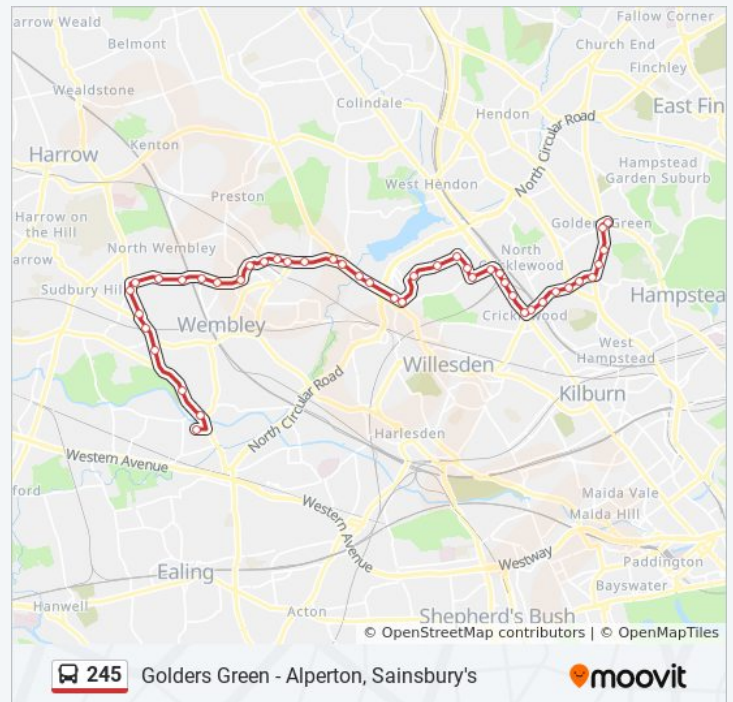

245 bus Time Schedule

Golders Green Route Timetable:

Sunday	12:05 AM - 10:53 PM
Monday	12:05 AM - 11:53 PM
Tuesday	12:05 AM - 11:53 PM
Wednesday	12:05 AM - 11:53 PM
Thursday	12:05 AM - 11:53 PM
Friday	12:05 AM - 11:53 PM
Saturday	12:05 AM - 11:53 PM

Pasture Road (L)
Sudbury Court Sports Club (M)
North Wembley Station (N)
Pembroke Road (P)
Rosslyn Crescent (E)
Preston Road (F)
Carlton Avenue East (G)
Brook Avenue (U)
Corringham Road (Q)
Bridge Road (R)
Brent Town Hall (Ba)
Blackbird Cross (BB)
Blackbird Hill (BH)
Quanton Street (BJ)
Press Road (BK)
Neasden Shopping Centre / Birse Crescent (FF)
Dudden Hill Lane (GG)
Randall Avenue (N)
Brook Road (E)
Alder Grove (DE)
Humber Road (DH)
The Crescent (DJ)
Conway Road (DK)
Gladstone Park Gardens (SD)
Cricklewood Bus Garage (BA)
Mora Road (BB)
Cricklewood Lane (BD)
Cricklewood Broadway (CE)
Claremont Road (CM)
Dersingham Road (CF)
Hendon Way (P)
Lyndale Avenue (Q)
Childs Hill / Finchley Road (R)

245 bus Info

Direction: Golders Green

Stops: 44

Trip Duration: 57 min

Line Summary:

Llanvanor Road (M)

Dunstan Road (N)

Golders Green / Finchley Road (GM)