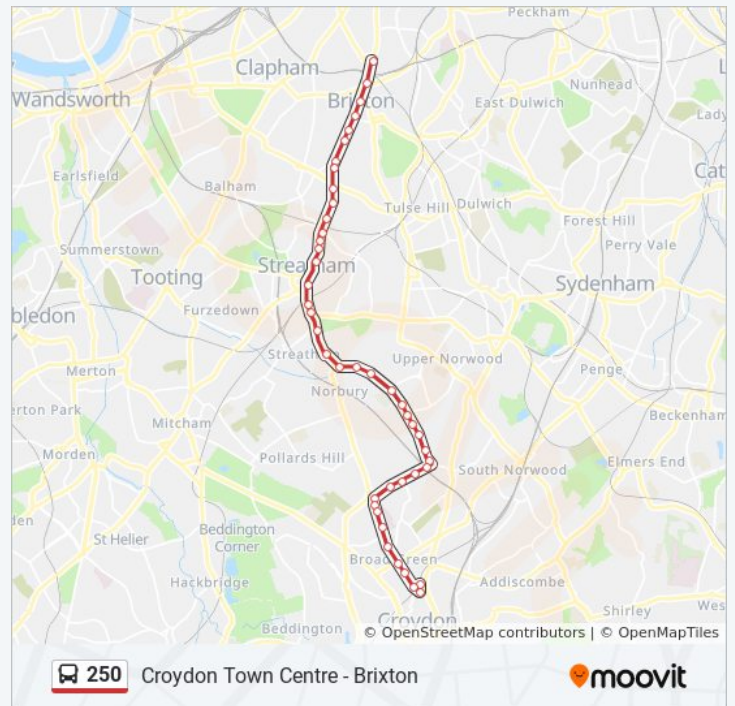

Thornton Heath Clock Tower (F)

Thornton Heath Station (C)

Brook Road (A)

Bensham Lane (X)

Whitehorse Manor Brigstock Site (N)

Brigstock Road / London Road (M)

Thornton Heath Pond (G)

Dunheved Road North (E)

Croydon University Hospital (C)

Broad Green Avenue (LA)

Sumner Road (LB)

Montague Road (LC)

West Croydon Station (WB)

Poplar Walk (WD)

250 bus time schedules and route maps are available in an offline PDF at moovitapp.com. Use the [Moovit App](#) to see live bus times, train schedule or subway schedule, and step-by-step directions for all public transit in London.