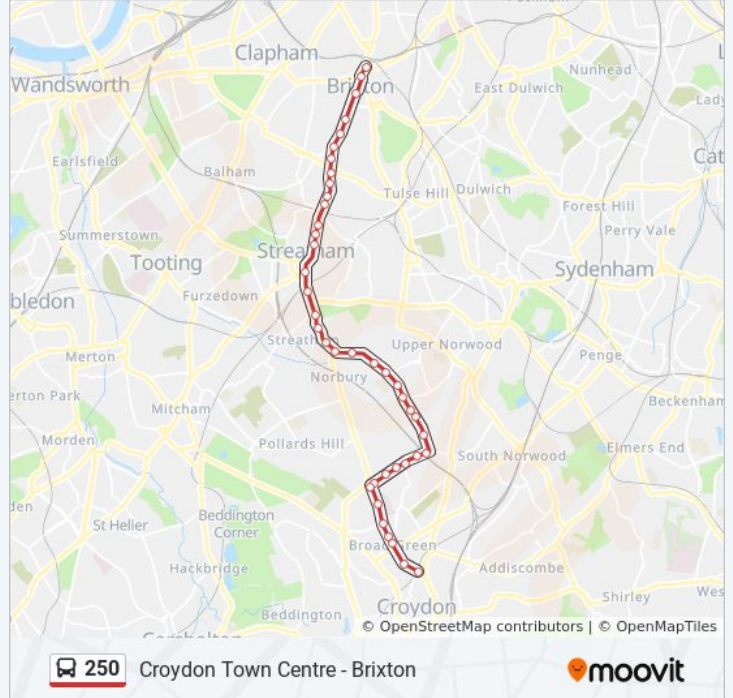

250 bus Info

Direction: Brixton

Stops: 41

Trip Duration: 54 min

Line Summary:

Arragon Gardens (CK)
 Kempshott Road (CL)
 Streatham Common / Greyhound Lane (CM)
 Streatham Station (SJ)
 St Leonard's Church (SK)
 Becmead Avenue (OA)
 Kingscourt Road (M)
 Mount Ephraim Road (K)
 Streatham Hill Stn / Streatham Hill (A)
 Barrhill Road (S)
 Telford Avenue (T)
 Christchurch Road (BS)
 Holmewood Road (BT)
 New Park Road (BU)
 Jebb Avenue / Brixton Prison (BV)
 Blenheim Gardens (BW)
 Rush Common (BY)
 Lambeth Town Hall (W)
 Brixton Station (T)

Direction: Croydon Town Centre

44 stops

[VIEW LINE SCHEDULE](#)

Brixton Road / Brixton Police Station (G)
 Brixton Station (P)
 Rush Common (BA)
 Brixton Water Lane (BB)
 Blenheim Gardens (BC)
 Jebb Avenue / Brixton Prison (BD)
 New Park Road (BE)
 Holmewood Road (BF)
 Streatham Hill / Christchurch Road (BH)
 Telford Avenue (W)