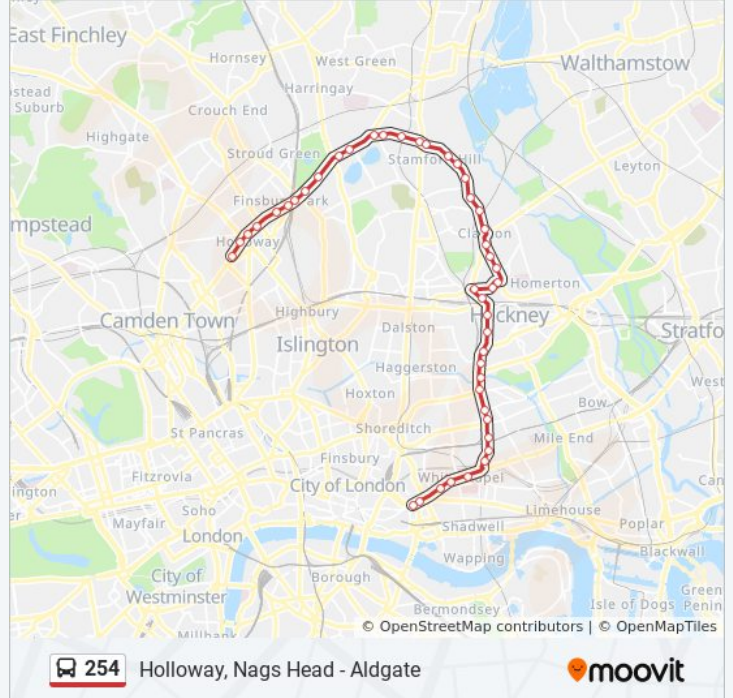

**Direction: Aldgate**

45 stops

[VIEW LINE SCHEDULE](#)

- Chambers Road (L)
- Holloway / Nags Head
- Seven Sisters Road / Nags Head (H)
- Hornsey Road (NP)
- Durham Road (NT)
- Fonthill Road (X)
- Finsbury Park Station (R)
- Finsbury Park / Blackstock Road (L)
- Alexandra Grove (Q)
- Manor House Station (D)
- Woodberry Grove (G)
- Bethune Road (T)
- Cranwich Road (CP)
- Stamford Hill Station (CQ)
- Stamford Hill (CR)
- Stamford Hill Broadway (CS)
- Clapton Common (CT)
- Osbaldeston Road (UA)
- Jessam Avenue (UB)
- Rossington Street (UD)
- Clapton Station (A)
- Lea Bridge Roundabout (B)

**254 bus Info**

**Direction:** Aldgate

**Stops:** 45

**Trip Duration:** 65 min

**Line Summary:**

- Clapton Pond (E)
- Millfields Road (G)
- Clapton Girls' Academy (N)
- Hackney Baths (V)
- Clapton Square (S)
- Pembury Circus (Y)
- Hackney Central Station (H)
- Hackney Town Hall (B)
- St Thomas's Square (LZ)
- Well Street (LB)
- King Edward's Road (LE)
- Mare Street / Victoria Park Road (Q)
- Cambridge Heath Station (P)
- Old Ford Road (H)
- Bethnal Green Station (A)
- Three Colts Lane (T)
- Cephas Street (P)
- Darling Row (R)
- Royal London Hospital (A)
- The East London Mosque (K)
- Adler Street (K)
- Aldgate East Station (J)
- Aldgate (R)

**Direction: Holloway, Nags Head**

49 stops

[VIEW LINE SCHEDULE](#)

- Aldgate Bus Station (L)
- Aldgate East Station (E)
- Adler Street (D)
- The East London Mosque (J)
- Whitechapel Station / Royal London Hospital (B)
- Cambridge Heath Road (E)

Darling Row (M)

Cephas Street (N)

Three Colts Lane (S)

Bethnal Green Station (C)

Old Ford Road (G)

Cambridge Heath Station (M)

Mare Street / Victoria Park Road (R)

King Edward's Road (LP)