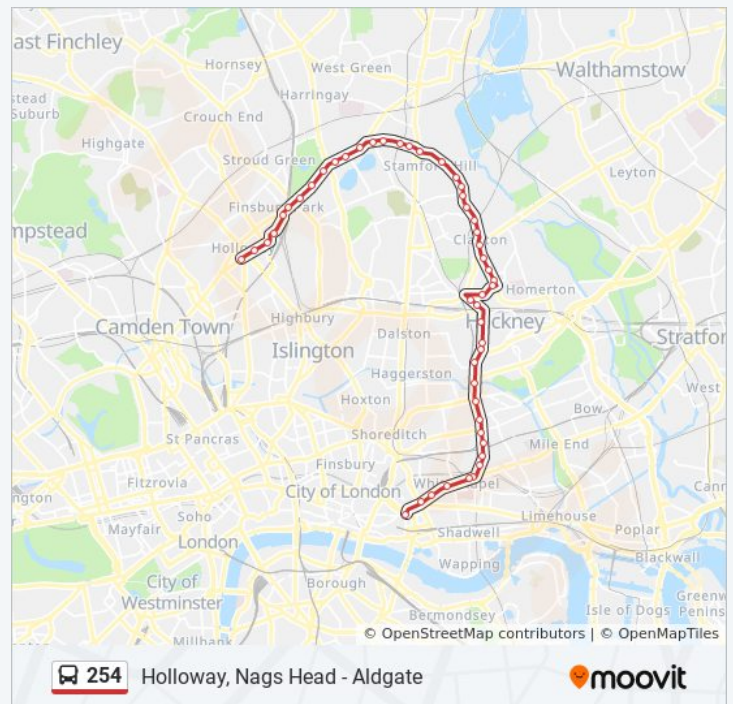

 254

Holloway, Nags Head - Aldgate

Get The App

The 254 bus line (Holloway, Nags Head - Aldgate) has 2 routes. For regular weekdays, their operation hours are:  
 (1) Aldgate: 12:00 AM - 11:50 PM (2) Holloway, Nags Head: 5:10 AM - 11:55 PM  
 Use the Moovit App to find the closest 254 bus station near you and find out when is the next 254 bus arriving.

**Direction: Aldgate**

45 stops

[VIEW LINE SCHEDULE](#)

- Chambers Road (L)
- Holloway / Nags Head
- Seven Sisters Road / Nags Head (H)
- Hornsey Road (NP)
- Durham Road (NT)
- Fonthill Road (X)
- Finsbury Park Station (R)
- Finsbury Park / Blackstock Road (L)
- Alexandra Grove (Q)
- Manor House Station (D)
- Woodberry Grove (G)
- Bethune Road (T)
- Cranwich Road (CP)
- Stamford Hill Station (CQ)
- Stamford Hill (CR)
- Stamford Hill Broadway (CS)
- Clapton Common (CT)
- Osbaldeston Road (UA)
- Jessam Avenue (UB)
- Rossington Street (UD)
- Clapton Station (A)
- Lea Bridge Roundabout (B)

**Direction: Holloway, Nags Head**

49 stops

[VIEW LINE SCHEDULE](#)

- Aldgate Bus Station (L)
- Aldgate East Station (E)
- Adler Street (D)
- The East London Mosque (J)
- Whitechapel Station / Royal London Hospital (B)
- Cambridge Heath Road (E)

## 254 bus Info

**Direction:** Holloway, Nags Head

**Stops:** 49

**Trip Duration:** 63 min

**Line Summary:**

Manor House Station (H)

Portland Rise (R)

Alexandra Grove (P)