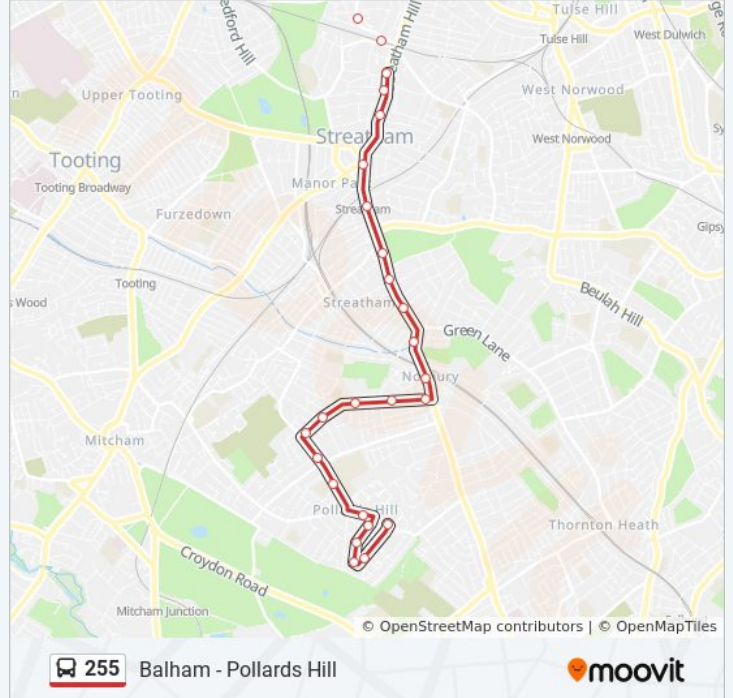

New Park Road (P)

Burnbury Road (F)

Hydethorpe Road (G)

Belthorn Crescent (E)

Balham New Road (E)

Balham Station (C)

Balham Station / Balham Station Road (J)

Direction: Pollards Hill

29 stops

[VIEW LINE SCHEDULE](#)

Balham Station / Balham Station Road (J)

Old Devonshire Road (G)

Belthorn Crescent (W)

Hydethorpe Road (M)

Emmanuel Road (N)

Thornton Road (Z)