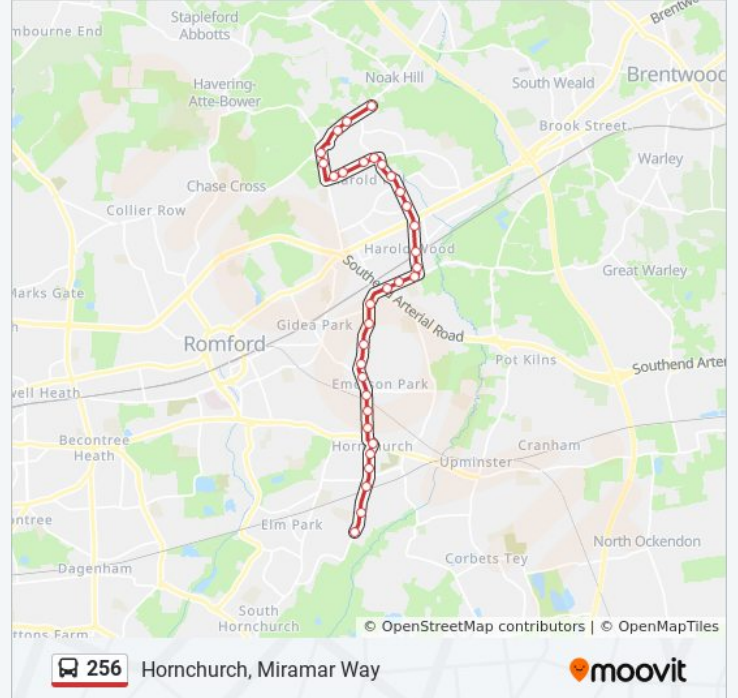

Direction: Hornchurch, St George's Park

33 stops

[VIEW LINE SCHEDULE](#)

- Wincanton Road
- Kynance Close (W)
- Taunton Road (W)
- Hailsham Road (S)
- St Ursula's School (S)
- Charlbury Crescent (E)
- Hilldene Avenue / Chatteris Avenue (E)
- Hilldene Avenue Shopping Centre (E)
- Chippenham Road (HJ)
- Central Park Leisure Centre (GP)
- Harold Hill Community Centre (GR)
- Kingsbridge Road (GS)
- Camborne Avenue (S)
- Arundel Road (K)
- Harold Wood Station (B)
- St Peter's Church (H)
- Recreation Avenue (W)
- Rosslyn Avenue (W)
- Southend Arterial Road (W)
- Ardleigh Green School
- New City College / Ardleigh Green
- Ayloffs Walk (EH)

256 bus Info

Direction: Hornchurch, St George's Park

Stops: 33

Trip Duration: 32 min

Line Summary:

Haynes Road (EJ)

Burntwood Avenue (EK)

Emerson Park Station (EL)

Burnway (EM)

Queen's Theatre (D)

Hornchurch Town Centre (F)

The Avenue (J)

Devonshire Road (K)

Hornchurch Station (M)

Vaughan Avenue (A)

St George's Park (B)

Direction: Noak Hill

37 stops

[VIEW LINE SCHEDULE](#)

Miramar Way (C)

Hornchurch Station (L)

Devonshire Road (H)

Hornchurch Town Centre (G)

Queen's Theatre (C)