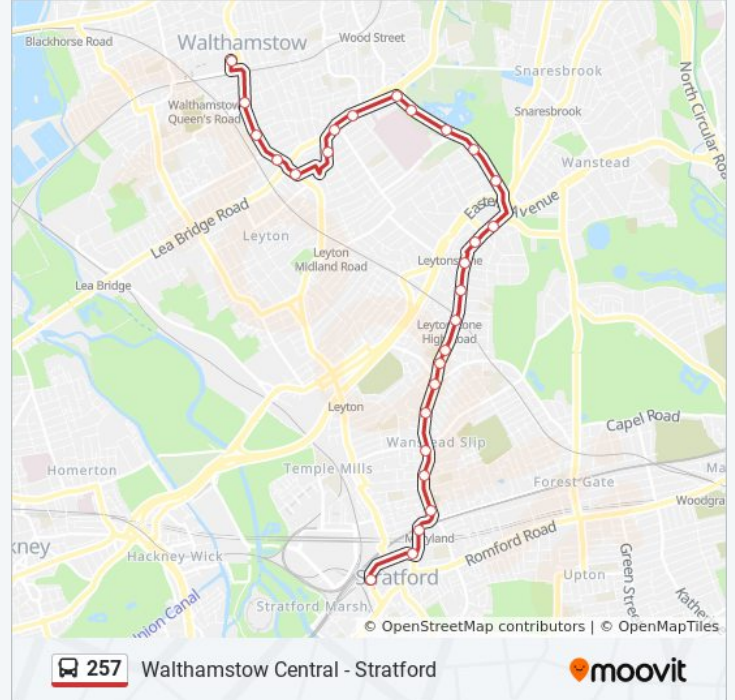

257 bus Info

Direction: Stratford

Stops: 30

Trip Duration: 43 min

Line Summary:

Ranelagh Road (Q)

Leytonstone High Road / Thatched House (R)

Janson Road (MD)

West Street (L)

Leytonstone Fire Station (E)

Leytonstone High Road Station (F)

Vernon Road (G)

Harvey Road (H)

Kirkdale Road (M)

Green Man Roundabout (N)

Leyton Way (NN)

257 bus Info

Direction: Walthamstow Central

Stops: 28

Trip Duration: 40 min

Line Summary:

Whipps Cross Hospital (H)

Whipps Cross Bus Stand

Peterborough Rd Lea Bridge Rd (Wa)

Essex Road (Wb)

Leyton Green Road (WK)

Lea Bridge Road / Bakers Arms (ND)

Hoe Street / Bakers Arms (NE)

Grove Road Walthamstow (Nh)

Queen's Road (L)

Walthamstow Bus Station

257 bus time schedules and route maps are available in an offline PDF at moovitapp.com. Use the [Moovit App](#) to see live bus times, train schedule or subway schedule, and step-by-step directions for all public transit in London.