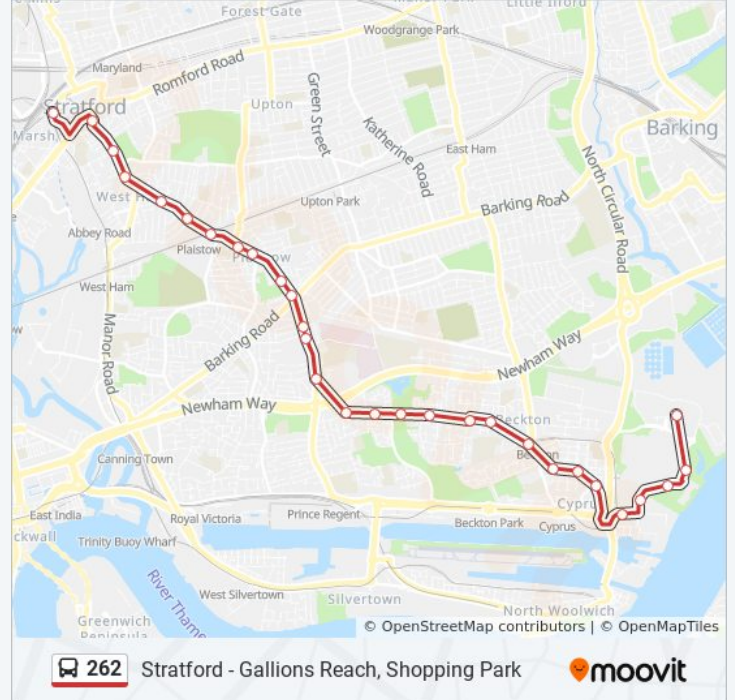

Horse Leaze (A)

Gallions Reach Roundabout (B)

Gallions Reach Station (C)

Armada Point (G)

Beckton DLR Depot (E)

Hornet Way (N)

Gallions Reach Shopping Park (AP)

Direction: Stratford

29 stops

[VIEW LINE SCHEDULE](#)

Gallions Reach Shopping Park (R)

Hornet Way (S)

Beckton DLR Depot (W)

Armada Point (H)

Gallions Reach Station (D)

Ferndale Street (E)

262 bus Info

Direction: Stratford

Stops: 29

Trip Duration: 36 min

Line Summary:

Barking Road (GU)

Gad Close (GV)

Balaam Street (T)

Kennedy Close (F)

Plaistow Station (A)

Morley Road (K)

Plaistow Grove (L)

Church Street (N)

Paul Street (P)

Stratford Broadway (M)

Stratford Bus Station (AP)