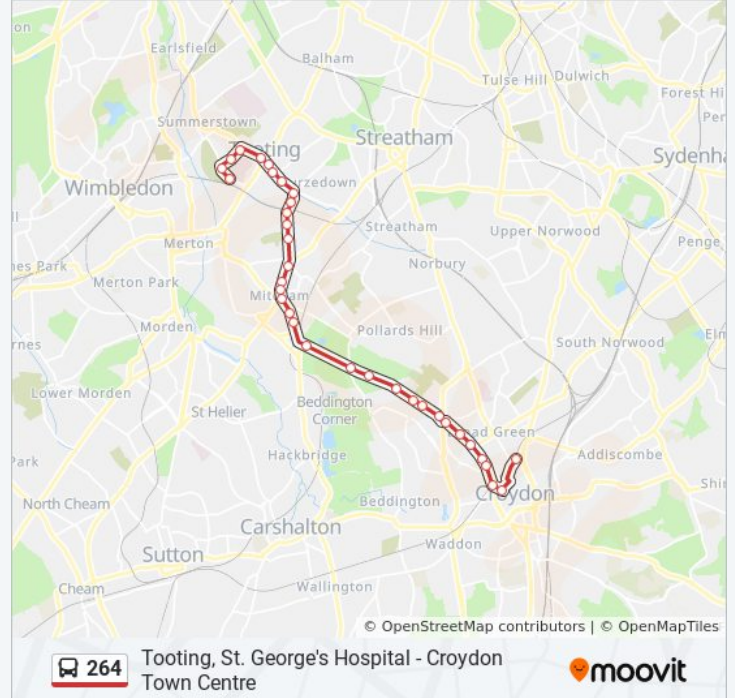

Stops: 30

Trip Duration: 40 min

Line Summary:

Lombard Roundabout (H)

Drake Road (J)

Priory Road (LP)

Sumner Road (LR)

Factory Lane (S)

264 bus Info

Direction: Tooting, St. George's Hospital

Stops: 34

Trip Duration: 43 min

Line Summary:

Mitcham Fair Green (D)

Downe Road / Mitcham Library (A)

Eveline Road (D)

London Road / Figge's Marsh (L)

Gorringe Park Avenue (TB)

Tooting Station (TC)

Mitcham Road / Tooting Station (TD)

Amen Corner (TE)

Tooting / the Mitre (TH)

Bickley Street (P)

Tooting Broadway Station (H)

Garratt Lane / Tooting Broadway (N)

Fountain Road / Garratt Lane (HP)

Cranmer Terrace (HK)

Lambeth Cemetery (HL)

Blackshaw Road (HZ)

264 bus time schedules and route maps are available in an offline PDF at moovitapp.com. Use the [Moovit App](#) to see live bus times, train schedule or subway schedule, and step-by-step directions for all public transit in London.