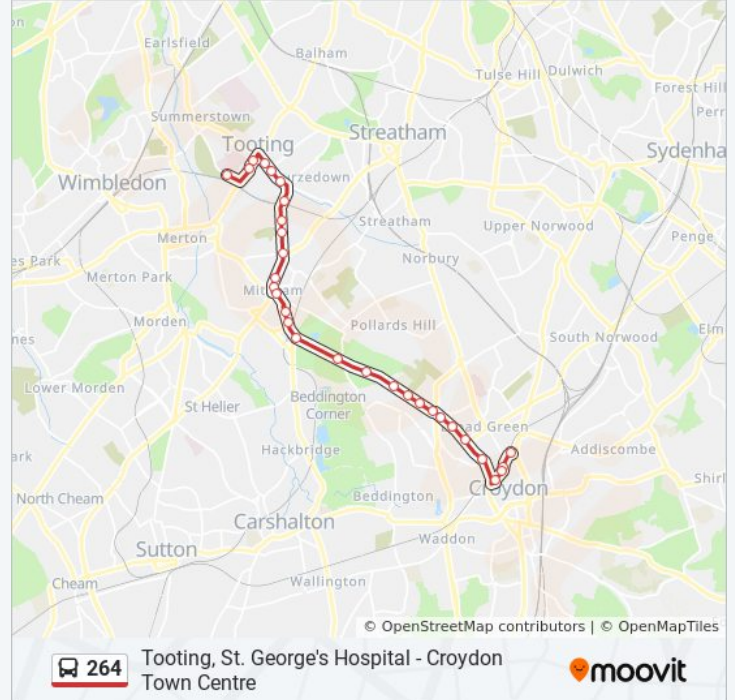

Use the Moovit App to find the closest 264 bus station near you and find out when is the next 264 bus arriving.

Direction: Croydon Town Centre

30 stops

[VIEW LINE SCHEDULE](#)

- St George's Hospital (HM)
- Nutwell Street (HN)
- Tooting Broadway Station (N)
- Mitcham Road / Tooting Broadway Stn (E)
- Tooting / the Mitre (TJ)
- Amen Corner (TL)
- Tooting Station (TT)
- Gorringe Park Avenue (TU)
- London Road / Figge's Marsh (M)
- Eveline Road (N)
- Downe Road / Mitcham Library (B)
- Mitcham Fair Green (E)
- Upper Green East (H)
- Three Kings Pond (R)
- Madeira Road (P)
- The Ravensbury (Q)
- Beddington Lane (C)
- Watneys Road (E)
- Rochford Way (E)
- Therapia Lane / Croydon Cemetery (F)
- Brading Road (G)

Stops: 30

Trip Duration: 40 min

Line Summary:

Lombard Roundabout (H)

Drake Road (J)

Priory Road (LP)

Sumner Road (LR)

Factory Lane (S)

Reeves Corner (CN)

Tamworth Road / Centrale Tram Stop (CO)

Ruskin Road (CR)

West Croydon Bus Station (B2)

Direction: Tooting, St. George's Hospital

34 stops

[VIEW LINE SCHEDULE](#)

West Croydon Bus Station (B3)

Brading Road (M)

Therapia Lane / Croydon Cemetery (N)

Rochford Way (P)

Watneys Road (F)

Beddington Lane (D)

The Ravensbury (L)

Madeira Road (M)

Three Kings Pond (N)