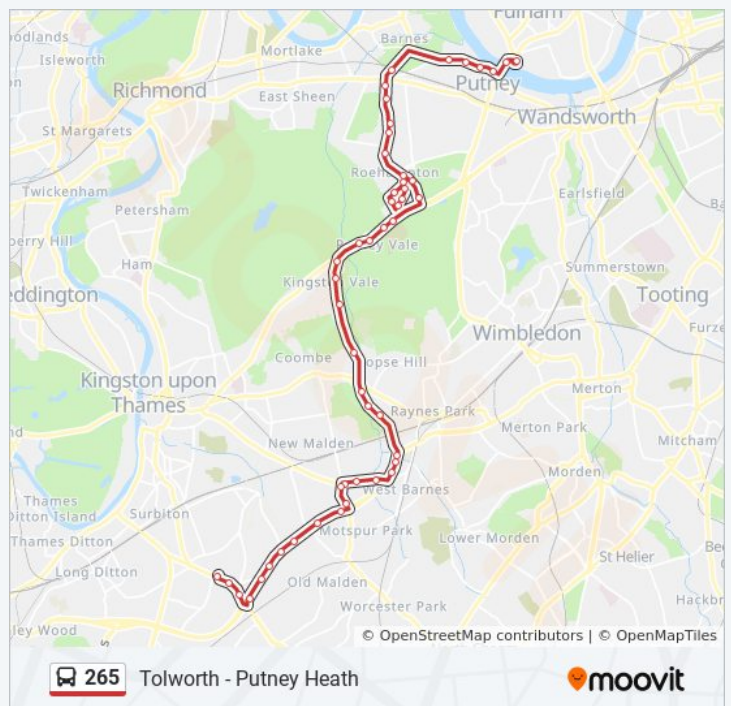

Use the Moovit App to find the closest 265 bus station near you and find out when is the next 265 bus arriving.

Direction: Putney Heath

43 stops

[VIEW LINE SCHEDULE](#)

- Tolworth / King Charles Road (LB)
- Princes Avenue (J)
- Tolworth Broadway (F)
- Tolworth Tower / Tolworth Station (D)
- Warren Drive North (N)
- Highfield Road / Oakdene Drive
- Elmbridge Avenue / Southwood Drive
- Manor Drive North (MS)
- South Lane (MT)
- Malden Way / Malden Road (MU)
- St James Church / Kingston By-Pass (MN)
- New Malden / the Fountain (K)
- Walton Avenue (F)
- Queens Road (A)
- Shannon Corner / Rookwood Avenue (B)
- Shannon Corner / Beverley Way (H)
- Beverley Way / Goals Sports Centre (J)
- Huntley Way (N)
- Cambridge Avenue (>N)
- Coombe Lane West / New Victoria Hospital (>N)
- Coombe Lane West
- Colliers Wood United Football Club (N)

265 bus Info

Direction: Putney Heath

Stops: 43

Trip Duration: 44 min

Line Summary:

Keswick Avenue (K)

Grasmere Avenue (L)

Vale Crescent / Robin Hood (M)

Shannon Corner / Rookwood Avenue (S)

Queens Road (T)

Walton Avenue (G)

New Malden / the Fountain (J)

St James Church / Kingston By-Pass (MA)

Malden Way / Malden Road (MP)

South Lane (MQ)

Manor Drive North (MR)

Southwood Drive / Elmbridge Avenue (S)

Oakdene Drive / Highfield Road

Warren Drive South

Tolworth Tower / Tolworth Station (C)

Tolworth Broadway (G)

Princes Avenue (L)

Tolworth / King Charles Road (LB)

265 bus time schedules and route maps are available in an offline PDF at moovitapp.com. Use the [Moovit App](#) to see live bus times, train schedule or subway schedule, and step-by-step directions for all public transit in London.