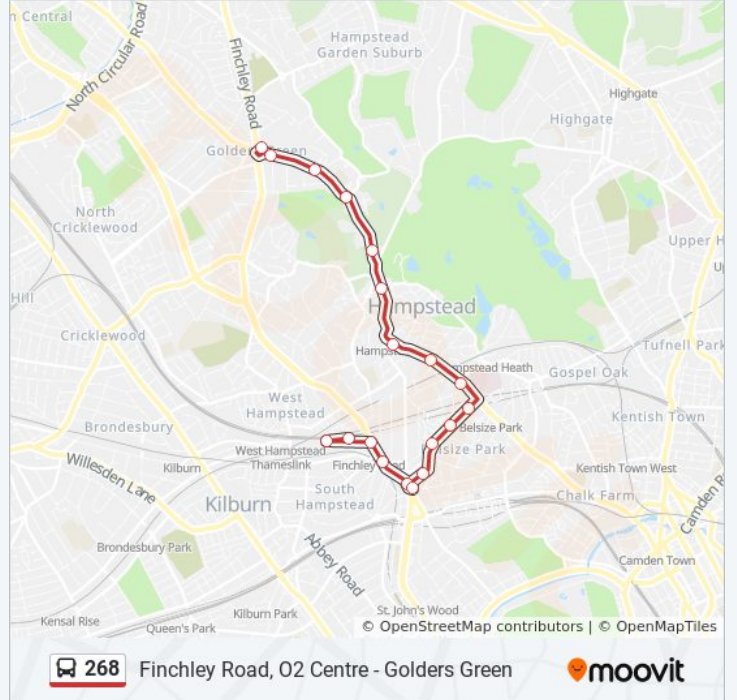

268 bus Info

Direction: Finchley Road, O2 Centre

Stops: 20

Trip Duration: 26 min

Line Summary:

Direction: Golders Green

18 stops

[VIEW LINE SCHEDULE](#)

- O2 Centre / Sainsbury's (FC)
- O2 Centre (FH)
- Finchley Road Station (FJ)
- Finchley Road / College Crescent (B)
- College Crescent (F)
- Buckland Crescent (U)
- Belsize Square (V)
- Belsize Village (W)
- Haverstock Hill (H)
- Rosslyn Hill (G)
- Pilgrim's Lane (A)
- Hampstead Station (B)
- Whitestone Pond / Jack Straw's Castle (E)
- Inverforth House (F)
- North End Road / Golders Hill Park
- Wellgarth Road (W)
- Golders Green Station (GK)
- Golders Green Station (B)

268 bus Time Schedule

Golders Green Route Timetable:

Sunday	12:10 AM - 10:50 PM
Monday	12:10 AM - 11:50 PM
Tuesday	12:10 AM - 11:50 PM
Wednesday	12:10 AM - 11:50 PM
Thursday	12:10 AM - 11:50 PM
Friday	12:10 AM - 11:50 PM
Saturday	12:10 AM - 11:50 PM

268 bus Info

Direction: Golders Green

Stops: 18

Trip Duration: 30 min

Line Summary:

268 bus time schedules and route maps are available in an offline PDF at moovitapp.com. Use the [Moovit App](#) to see live bus times, train schedule or subway schedule, and step-by-step directions for all public transit in London.