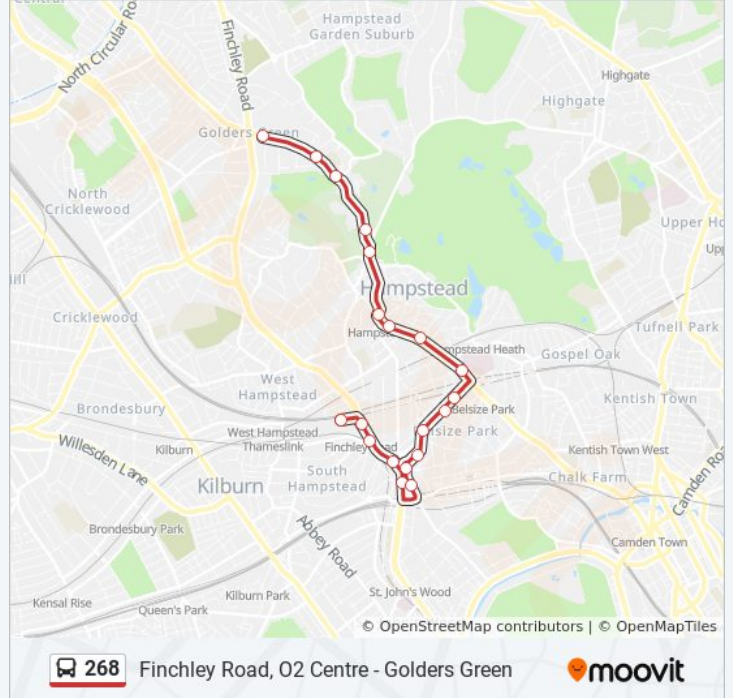

Use the Moovit App to find the closest 268 bus station near you and find out when is the next 268 bus arriving.

Direction: Finchley Road, O2 Centre

20 stops

[VIEW LINE SCHEDULE](#)

Golders Green Station (GJ)
Wellgarth Road (E)
Hampstead Way
Inverforth House (L)
Whitestone Pond / Jack Straw's Castle (P)
Hampstead Station (Q)
Hampstead Station / Hampstead High St (R)
Pilgrim's Lane (S)
Haverstock Hill / Pond Street (F)
Belsize Avenue (J)
Belsize Village (X)
Belsize Square (Y)
Buckland Crescent (Z)
College Crescent (G)
Swiss Cottage Station (D)
Swiss Cottage Stn / Finchley Road (L)
College Crescent (A)
Finchley Road Station Finchley Road (FK)
Finchley Road / O2 Centre (FL)
O2 Centre / Sainsbury's

268 bus Time Schedule

Finchley Road, O2 Centre Route Timetable:

Sunday	12:00 AM - 10:40 PM
Monday	12:00 AM - 11:40 PM
Tuesday	12:00 AM - 11:40 PM
Wednesday	12:00 AM - 11:40 PM
Thursday	12:00 AM - 11:40 PM
Friday	12:00 AM - 11:40 PM
Saturday	12:00 AM - 11:40 PM

268 bus Info

Direction: Finchley Road, O2 Centre

Stops: 20

Trip Duration: 26 min

Line Summary:

Direction: Golders Green

18 stops

[VIEW LINE SCHEDULE](#)

268 bus Info

Direction: Golders Green

Stops: 18

Trip Duration: 30 min

Line Summary:

268 bus time schedules and route maps are available in an offline PDF at moovitapp.com. Use the [Moovit App](#) to see live bus times, train schedule or subway schedule, and step-by-step directions for all public transit in London.