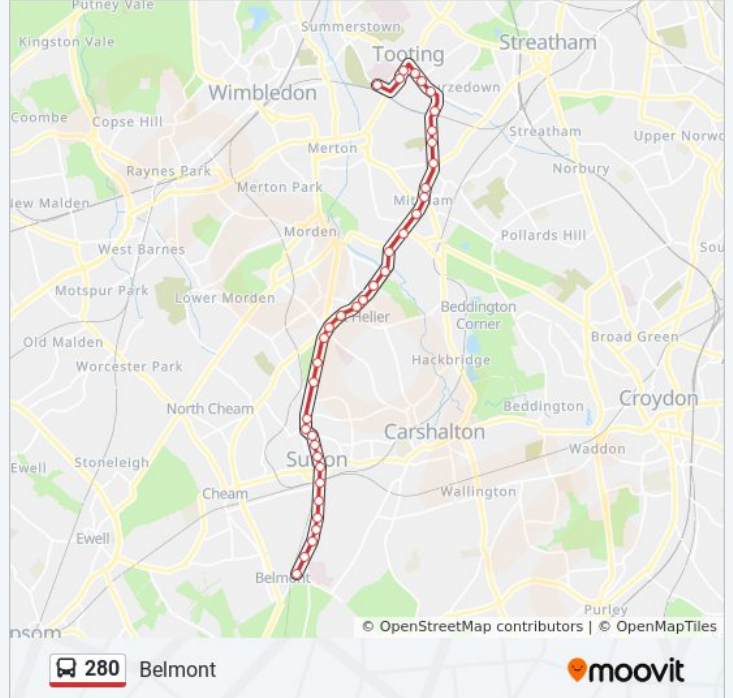

Direction: Belmont
 37 stops
[VIEW LINE SCHEDULE](#)

280 bus Time Schedule
 Belmont Route Timetable:

Sunday	12:00 AM - 10:40 PM
Monday	12:00 AM - 11:40 PM
Tuesday	12:00 AM - 11:40 PM
Wednesday	12:00 AM - 11:40 PM
Thursday	12:00 AM - 11:40 PM
Friday	12:00 AM - 11:40 PM
Saturday	12:00 AM - 11:40 PM

280 bus Info
Direction: Belmont
Stops: 37
Trip Duration: 50 min
Line Summary:

- St George's Hospital (HM)
- Nutwell Street (HN)
- Tooting Broadway Station (N)
- Mitcham Road / Tooting Broadway Stn (E)
- Tooting / the Mitre (TJ)
- Amen Corner (TL)
- Tooting Station (TT)
- Gorringe Park Avenue (TU)
- London Road / Figge's Marsh (M)
- Eveline Road (N)
- Downe Road / Mitcham Library (B)
- Mitcham Fair Green (E)
- Glebe Court (K)
- Mitcham / Cricket Green (Q)
- Mitcham Tram Stop (W)
- Wandle Road (S)
- Peterborough Road (S)
- Green Wrythe Lane (BB)
- Middleton Road (S)
- Netley Road
- Bishopsford Road / Rose Hill Roundabout (RJ)
- Rose Hill Rose Hill Roundabt (Rp)

Direction: Tooting, St. George's Hospital

40 stops

[VIEW LINE SCHEDULE](#)

- Belmont Stn / Brighton Road (A)
- Gatton Close (A)
- Devonshire Avenue (B)
- Brighton Road Cavendish Road (C)
- Sutton Station Sutton (P)
- Sutton Head Post Office (R)
- Sutton Civic Centre (V)
- St. Nicholas Centre (W)
- Crown Road (Y)
- Sutton Green (A)
- Cranleigh Gardens (Rw)
- Rose Hill Park West (Rw)
- Rose Hill Rose Hill Roundabt (Rs)
- Bishopsford Road / Rose Hill Roundabout (RH)

280 bus Info

Direction: Tooting, St. George's Hospital

Stops: 40

Trip Duration: 47 min

Line Summary:

Netley Road

Middleton Road (N)

Green Wrythe Lane (BA)