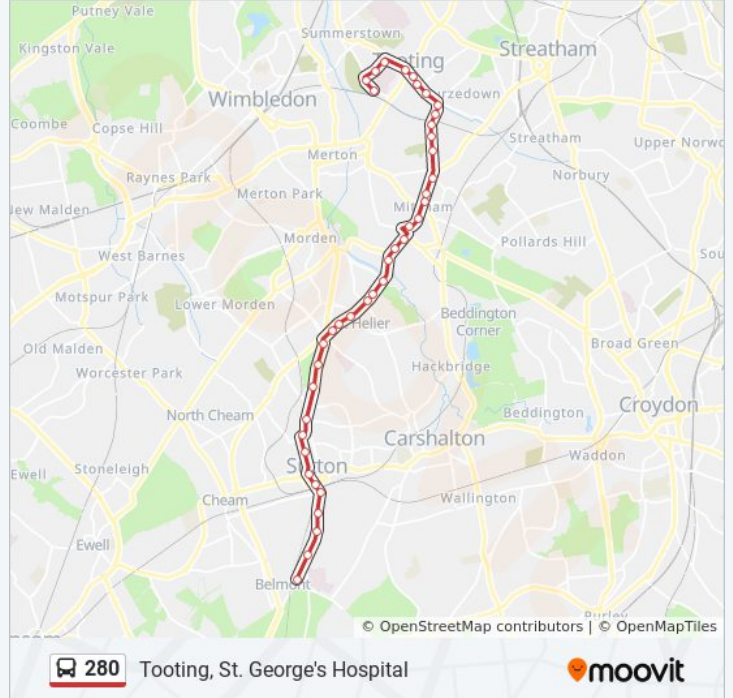

Direction: Tooting, St. George's Hospital

40 stops

[VIEW LINE SCHEDULE](#)

- Belmont Stn / Brighton Road (A)
- Gatton Close (A)
- Devonshire Avenue (B)
- Brighton Road Cavendish Road (C)
- Sutton Station Sutton (P)
- Sutton Head Post Office (R)
- Sutton Civic Centre (V)
- St. Nicholas Centre (W)
- Crown Road (Y)
- Sutton Green (A)
- Cranleigh Gardens (Rw)
- Rose Hill Park West (Rw)
- Rose Hill Rose Hill Roundabt (Rs)
- Bishopsford Road / Rose Hill Roundabout (RH)

280 bus Info

Direction: Tooting, St. George's Hospital

Stops: 40

Trip Duration: 47 min

Line Summary:

Netley Road

Middleton Road (N)

Green Wrythe Lane (BA)

Downe Road / Mitcham Library (A)

Eveline Road (D)

London Road / Figge's Marsh (L)

Gorringe Park Avenue (TB)

Tooting Station (TC)

Mitcham Road / Tooting Station (TD)

Amen Corner (TE)

Tooting / the Mitre (TH)

Bickley Street (P)

Tooting Broadway Station (H)

Garratt Lane / Tooting Broadway (N)

Fountain Road / Garratt Lane (HP)

Cranmer Terrace (HK)

Lambeth Cemetery (HL)

Blackshaw Road (HZ)

280 bus time schedules and route maps are available in an offline PDF at moovitapp.com. Use the [Moovit App](#) to see live bus times, train schedule or subway schedule, and step-by-step directions for all public transit in London.