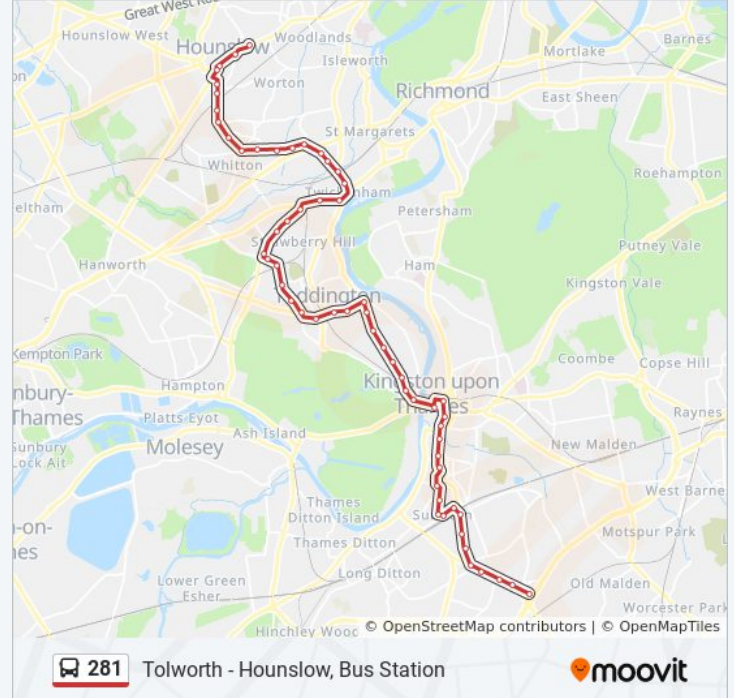

Woffington Close (C)

Fairfax Road (D)

St Mark's Road (V)

Kingston Lane (W)

Marston Road (X)

Teddington Lock (Y)

Cambridge Road (Z)

Elmfield Avenue (D)

Broad Street / Teddington (F)

Teddington Memorial Hospital (M)

Gloucester Road (N)

Princes Road (N)

Fulwell Station (C)

South Road / Fulwell (F)

Fulwell / Sixth Cross Road (J)

Trafalgar Road / Prince Of Wales (SD)

The Prince Albert / Twickenham (GA)

Twickenham Green (GM)

Heath Road / Grove Avenue (GP)

Heath Road / Twickenham (T)

London Road / Twickenham (E)

Twickenham Station (B)

Heatham House (L)

Chudleigh Road (M)

Twickenham Stadium (N)

Tayben Avenue (P)

Kneller Hall (Q)

Warren Road (V)

The Admiral Nelson / Whitton (W)

Whitton Church (N)

Whitton Dene (SH)

Park Road (SJ)

Hounslow Station (SK)