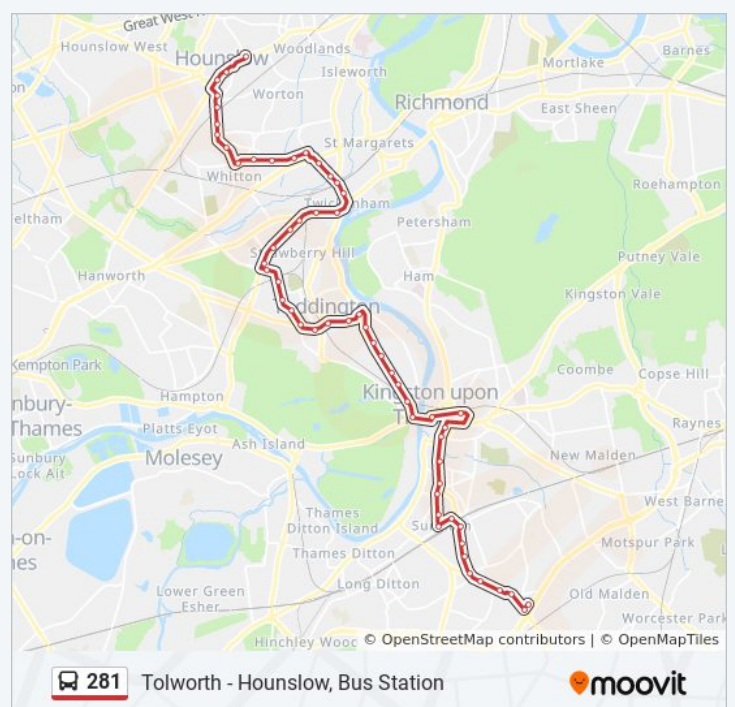

Stops: 60

Trip Duration: 62 min

Line Summary:

Woffington Close (C)

Fairfax Road (D)

St Mark's Road (V)

Kingston Lane (W)

Marston Road (X)

Tayben Avenue (B)

Twickenham Stadium (C)

Chudleigh Road (R)

Heatham House (S)

Twickenham Station (C)

London Road / Twickenham (F)

Heath Road / Twickenham (K)

Heath Road / Grove Avenue (GS)

Twickenham Green (GT)

The Prince Albert / Twickenham (GB)

Trafalgar Road / Prince Of Wales (SC)

Fulwell / Sixth Cross Road (H)

South Road / Fulwell (G)

281 bus Time Schedule

Tolworth Route Timetable:

Sunday	24 hours
Monday	24 hours
Tuesday	24 hours
Wednesday	24 hours
Thursday	24 hours
Friday	24 hours
Saturday	24 hours

281 bus Info

Direction: Tolworth

Stops: 58

Trip Duration: 66 min

Line Summary:

Fulwell Station (D)

Princes Road (S)

Gloucester Road (P)