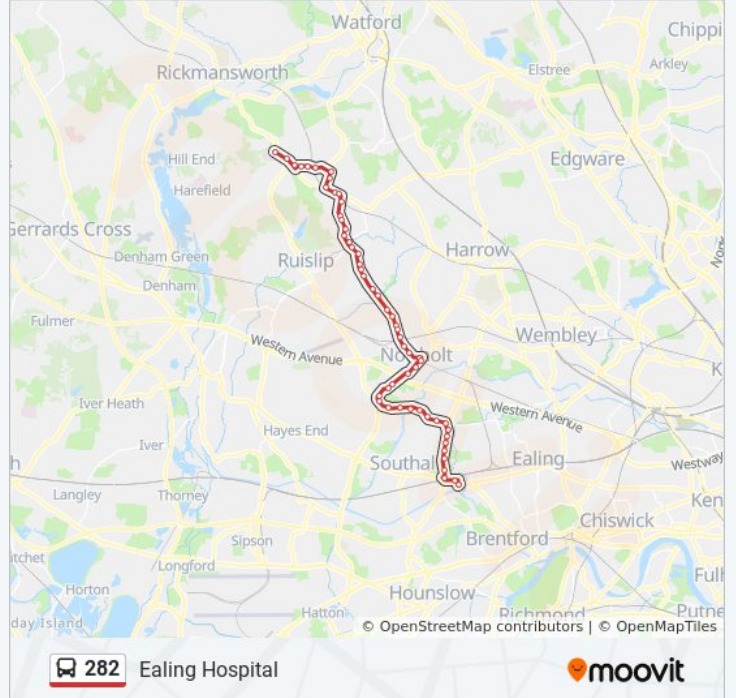

**282 bus Info**

**Direction:** Ealing Hospital

**Stops:** 55

**Trip Duration:** 62 min

**Line Summary:**

Ferncroft Avenue (L)  
Whitby Road (S)  
The Fairway (S)  
Malvern Avenue  
Victoria Road (S)  
Eastcote Lane  
Somervell Road (E)  
Sandown Way (K)  
Northolt High School (H)  
Northolt Leisure Centre (J)  
Northolt Station (B)  
Moat Farm Road (D)  
Kingston Close (TA)  
Sycamore Close (TB)  
Bengarth Road / Northolt Library (TC)  
Yeading / White Hart Roundabout (X)  
Church Road (Y)  
Wayfarer Road (E)  
Broadmead Road (WE)  
Adrienne Avenue (WF)  
Greenford High School (EG)  
Eastmead Avenue (EH)  
Pembroke Road (H)  
Greenford Broadway (J)  
Cardinal Wiseman High School (E)  
Greenford Depot (F)  
Greenford Park (G)  
Windmill Lane (H)  
Golf Links Estate (J)  
West Middlesex Golf Course (UE)  
Iron Bridge / Uxbridge Road (UF)  
St Bernard's Gatehouse / Windmill Park (UH)  
Ealing Hospital (T)

## Direction: Mount Vernon Hospital

55 stops

[VIEW LINE SCHEDULE](#)

Ealing Hospital (T)  
St Bernard's Gatehouse / Windmill Park (UJ)  
Iron Bridge (UD)  
West Middlesex Golf Course (UP)  
Golf Links Estate (D)  
Windmill Lane (E)  
Greenford Depot (U)  
Oldfield Lane South (P)  
Pembroke Road (R)  
Beechwood Avenue (EL)  
Greenford High School (EM)  
Adrienne Avenue (WS)  
Broadmead Road (WT)  
Wayfarer Road (W)  
Yeading / White Hart Roundabout (V)  
Bengarth Road / Northolt Library (TD)  
Sycamore Close (TE)  
Target Roundabout (TF)  
Kingston Close (TH)  
Alderney Gardens (TJ)  
Moat Farm Road (C)  
Northolt Station (A)  
Northolt Leisure Centre (F)  
Northolt High School (G)  
Sandown Way (L)  
Somervell Road (N)  
Eastcote Lane (N)  
Victoria Road (N)  
Long Drive