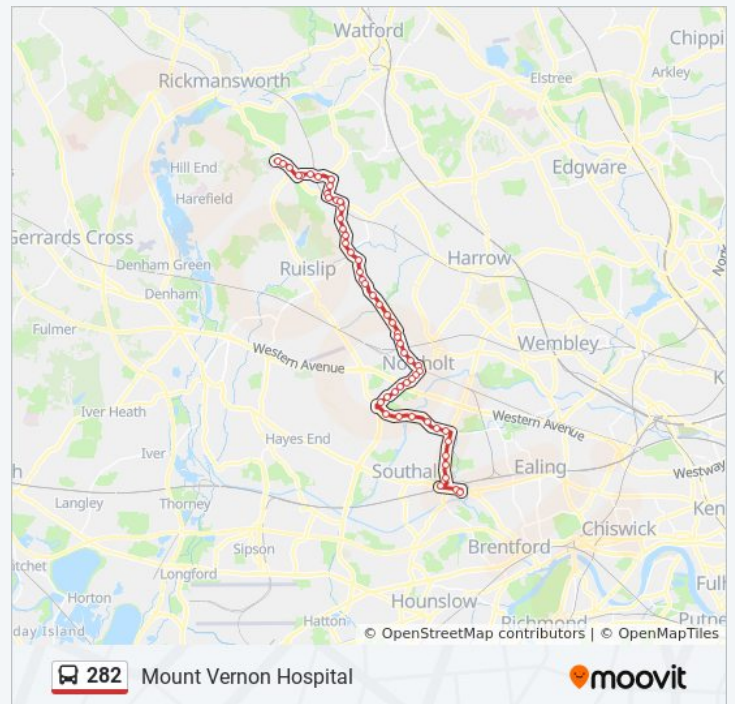

**Direction: Ealing Hospital**

55 stops

[VIEW LINE SCHEDULE](#)

- Mount Vernon Hospital (A)
- Holy Trinity School (K)
- The Avenue (L)
- The Glen (M)
- Dene Road (G)
- Northwood (D)
- Church Road (E)
- Emmanuel Church (S)
- Hallowell Road (S)
- Northwood Health Centre (H)
- Northwood Hills Circus
- Northwood Hills Station (A)
- Norwich Road
- Middleton Drive (S)
- Haydon Drive (S)
- Wiltshire Lane (A)
- Eastcote High Road (B)
- Eastcote Methodist Church (C)
- Bridle Road (E)
- Meadow Way (F)
- Morford Way (G)
- Eastcote Station (K)

## 282 bus Time Schedule

Mount Vernon Hospital Route Timetable:

Sunday	12:05 AM - 10:50 PM
Monday	12:05 AM - 11:50 PM
Tuesday	12:05 AM - 11:50 PM
Wednesday	12:05 AM - 11:50 PM
Thursday	12:05 AM - 11:50 PM
Friday	12:05 AM - 11:50 PM
Saturday	12:05 AM - 11:50 PM

## 282 bus Info

**Direction:** Mount Vernon Hospital

**Stops:** 55

**Trip Duration:** 61 min

**Line Summary:**

The Fairway (N)  
Whitby Road (N)  
Ferncroft Avenue (M)  
Eastcote Station (Q)  
Morford Way (R)  
Meadow Way (S)  
Bridle Road (T)  
Eastcote Road (X)  
The Woodman (Y)  
Haydon Drive (N)  
Middleton Drive (N)  
Colchester Road  
Northwood Hills Station (B)  
Northwood Hills Circus (E)  
Northwood Health Centre (G)  
Northwood Iron Bridge  
Hallowell Road (N)  
Emmanuel Church (N)  
Church Road (W)  
Northwood (C)  
Dene Road (H)  
The Glen (P)  
Myrtleside Close (R)  
Holy Trinity School (S)  
Thirlmere Gardens (W)  
Mount Vernon Hospital (D)