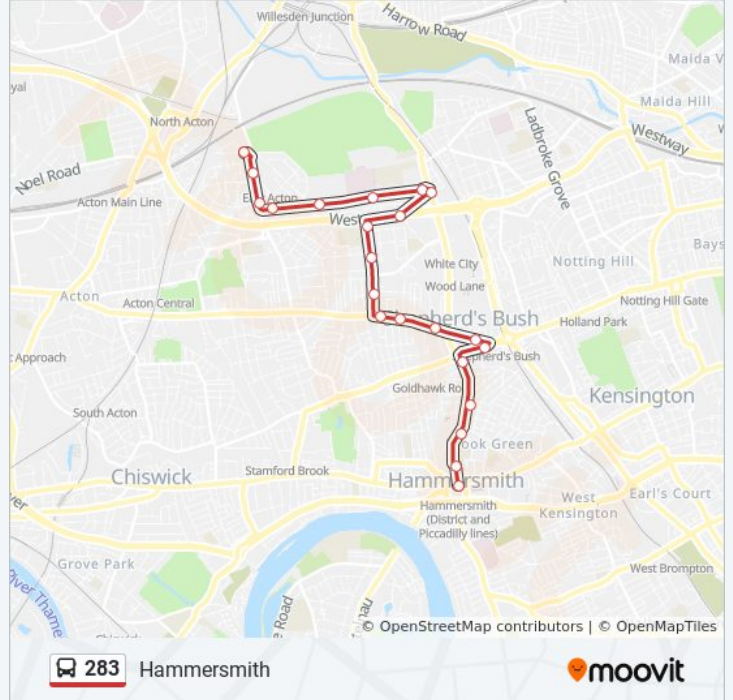

Blythe Road (A)

Brook Green (B)

Hammersmith Library (R)

Hammersmith Bus Station (Z3)

283 bus time schedules and route maps are available in an offline PDF at moovitapp.com. Use the [Moovit App](#) to see live bus times, train schedule or subway schedule, and step-by-step directions for all public transit in London.

[About Moovit](#) · [MaaS Solutions](#) · [Supported Countries](#) · [Mooviter Community](#)

© 2024 Moovit - All Rights Reserved

Check Live Arrival Times