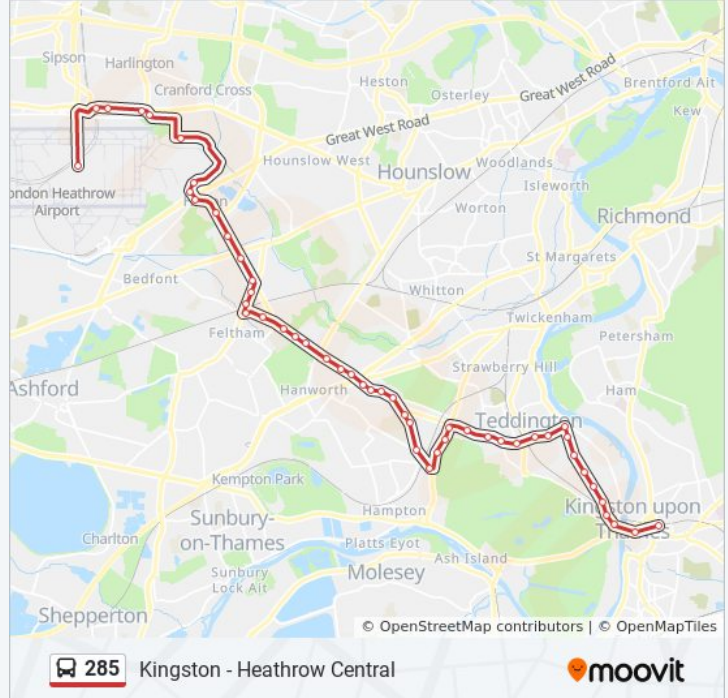

Direction: Heathrow Central

50 stops

[VIEW LINE SCHEDULE](#)

- Kingston Station (Q)
- Wood Street (P1)
- Lower Teddington Road (A)
- Hampton Wick Station (B)
- Woffington Close (C)
- Fairfax Road (D)
- St Mark's Road (V)
- Kingston Lane (W)
- Marston Road (X)
- Teddington Lock (Y)
- Cambridge Road (Z)
- Elmfield Avenue (D)
- Broad Street / Teddington (F)
- Teddington Memorial Hospital (J)
- National Physical Laboratory (K)
- Oxford Road (W)
- Parkside (HA)
- Cross Street (HB)
- Holly Road (HC)
- Ormond Drive (HT)
- Hanworth Road (HU)
- Windmill Road (HV)

Envoy Avenue (K)

Cranford Lane Hatton Cross Hatton Cross

Hatton Road North (M)

Harlington Corner (J)

Mondial Way (BL)

Nene Road Sipson Road (Bm)

Heathrow Central Bus Station

Direction: Kingston

52 stops

[VIEW LINE SCHEDULE](#)

Heathrow Central Bus Station

285 bus Time Schedule

Kingston Route Timetable:

Sunday	24 hours
Monday	24 hours

Newport Road (Bs)

Sipson Way Blunts Avenue Sipson (BC)

Tuesday	24 hours
Wednesday	24 hours
Thursday	24 hours
Friday	24 hours
Saturday	24 hours

285 bus Info

Direction: Kingston

Stops: 52

Trip Duration: 66 min

Line Summary:

Cross Street (HM)

Parkside (HN)