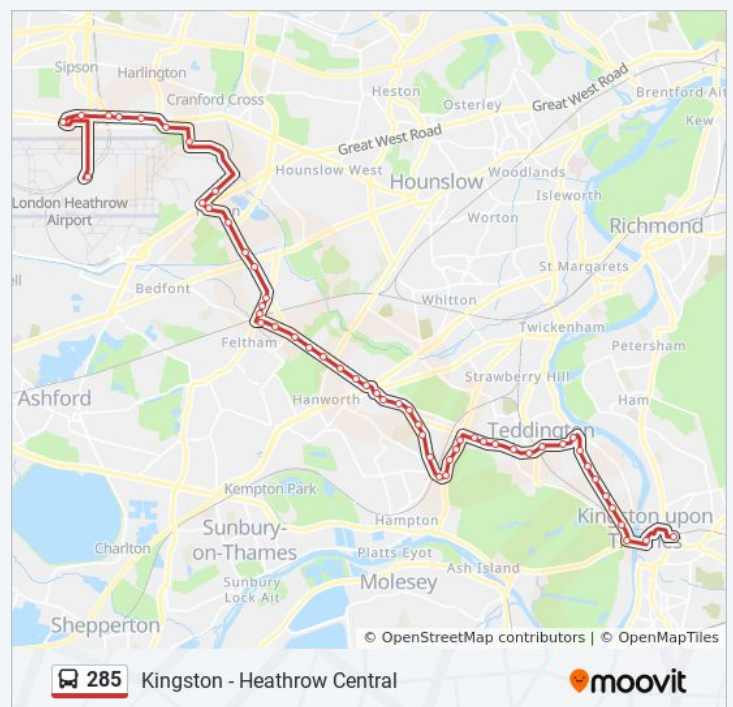

Wigley Road (AC)

Hanworth Air Park Leisure Ctr & Library (AD)

Hounslow Road / Hanworth (AE)

Popham Close (C)

Apex Corner / Hampton Road West (D)

Hampton Road East (E)

Uxbridge Road / Hampton Sainsbury's (S)

Tuesday	24 hours
Wednesday	24 hours
Thursday	24 hours
Friday	24 hours
Saturday	24 hours

285 bus Info

Direction: Kingston

Stops: 52

Trip Duration: 66 min

Line Summary:

Cross Street (HM)

Parkside (HN)

Kings Road

Oxford Road (E)

National Physical Laboratory (E)

Teddington Memorial Hospital (L)

Broad Street / Teddington (E)

Elmfield Avenue (C)

Cambridge Road (L)

Teddington Lock (M)

Marston Road (P)

Kingston Lane (Q)

St Mark's Road (R)

Fairfax Road (E)

Woffington Close (F)

Hampton Wick Station (G)

Lower Teddington Road (H)

Wood Street (N)