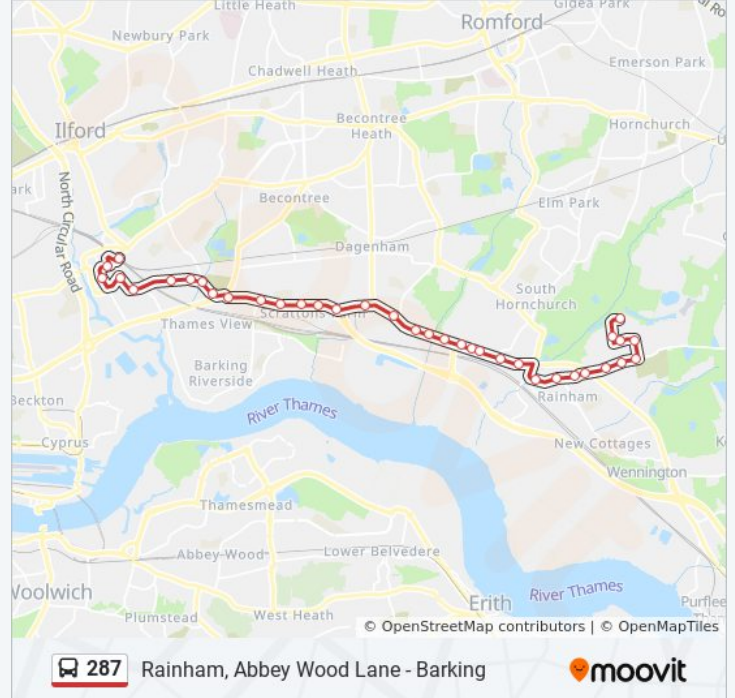

**Direction: Barking**

40 stops

[VIEW LINE SCHEDULE](#)

- Abbey Wood Lane
- Lake Avenue (S)
- Acer Avenue (W)
- Lambs Lane North
- Allen Road (W)
- New Road (W)
- Brights Avenue (W)
- Rainham Village School (P)
- St Helen's Court (W)
- Rainham War Memorial (C)
- Rainham Tesco (F)
- Dovers Corner (G)
- Cherry Tree Lane (Q)
- Manor Way (R)
- Betterton Road (S)
- Spencer Road (T)
- South Street (ME)
- Lower Mardyke Avenue (MG)
- Thames Avenue (MH)
- East Entrance (P)
- Ballards Road (Q)
- Chequers Lane (R)

**287 bus Info**

**Direction:** Barking

**Stops:** 40

**Trip Duration:** 41 min

**Line Summary:**

- Chequers Lane / Merrielands Retail Park (S)
- Morrison Road (E)
- Dagenham Leisure Park (F)
- Gale St Goresbrook Leisure C (G)
- Castle Green / Rippleside Commercial Est (H)
- Renwick Road (J)
- Lodge Avenue (P)
- Barking Industrial Park Upney (Q)
- Rippleside Cemetery (T)
- Tudor Road (X)
- Blake Avenue (Y)
- King Edwards Road (W)
- Westbury Road (T)
- Abbey Sports Centre (Y)
- Broadway Theatre (S)
- Barking Abbey (A)
- Barking Town Centre (D)
- Barking Station (L)

Betterton Road (L)

Manor Way (Z)

Dovers Corner (H)

Rainham Tesco (F)

Rainham Village School (E)

Brights Avenue (E)

New Road (E)

Allen Road (E)

King Edward Avenue

Acer Avenue (E)

Lake Avenue (N)

King Edward Avenue

Briscoe Road (N)

Abbey Wood Lane

287 bus time schedules and route maps are available in an offline PDF at [moovitapp.com](https://moovitapp.com). Use the [Moovit App](#) to see live bus times, train schedule or subway schedule, and step-by-step directions for all public transit in London.