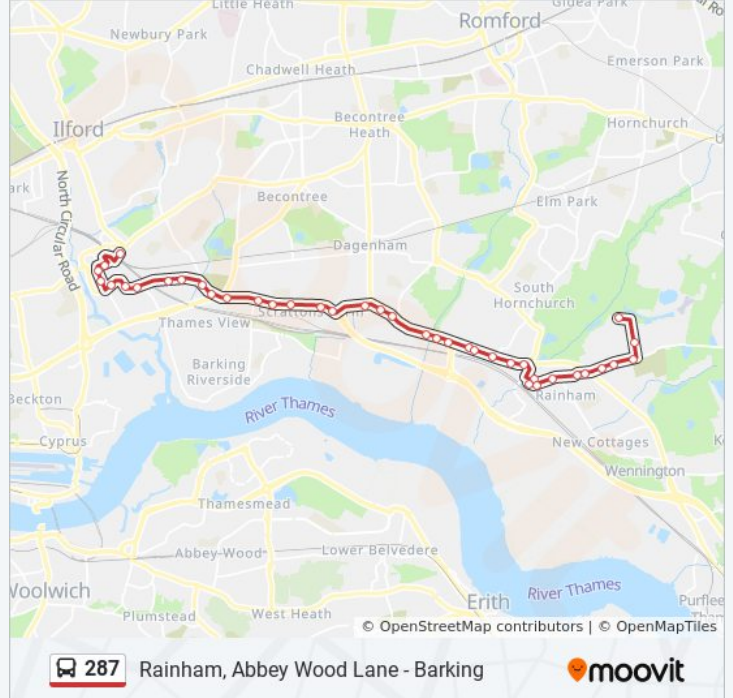

**Direction: Barking**

40 stops

[VIEW LINE SCHEDULE](#)

- Abbey Wood Lane
- Lake Avenue (S)
- Acer Avenue (W)
- Lambs Lane North
- Allen Road (W)
- New Road (W)
- Brights Avenue (W)
- Rainham Village School (P)
- St Helen's Court (W)
- Rainham War Memorial (C)
- Rainham Tesco (F)
- Dovers Corner (G)
- Cherry Tree Lane (Q)
- Manor Way (R)
- Betterton Road (S)
- Spencer Road (T)
- South Street (ME)
- Lower Mardyke Avenue (MG)
- Thames Avenue (MH)
- East Entrance (P)
- Ballards Road (Q)
- Chequers Lane (R)

**287 bus Info**

**Direction:** Barking

**Stops:** 40

**Trip Duration:** 41 min

**Line Summary:**

- Chequers Lane / Merrielands Retail Park (S)
- Morrison Road (E)
- Dagenham Leisure Park (F)
- Gale St Goresbrook Leisure C (G)
- Castle Green / Rippleside Commercial Est (H)
- Renwick Road (J)
- Lodge Avenue (P)
- Barking Industrial Park Upney (Q)
- Rippleside Cemetery (T)
- Tudor Road (X)
- Blake Avenue (Y)
- King Edwards Road (W)
- Westbury Road (T)
- Abbey Sports Centre (Y)
- Broadway Theatre (S)
- Barking Abbey (A)
- Barking Town Centre (D)
- Barking Station (L)

**Direction: Rainham, Abbey Wood Lane**

36 stops

[VIEW LINE SCHEDULE](#)

- Barking Station (H)
- Barking Town Centre (C)
- Broadway Theatre (B)
- Sunningdale Avenue (U)
- King Edwards Road (V)
- Blake Avenue (D)
- Tudor Road (E)
- Rippleside Cemetery (F)
- Barking Industrial Park Upney (G)
- Lodge Avenue (Rm9) Creekmouth (N)
- Renwick Road (K)

Betterton Road (L)

Manor Way (Z)

Dovers Corner (H)

Rainham Tesco (F)

Rainham Village School (E)

Brights Avenue (E)

New Road (E)

Allen Road (E)