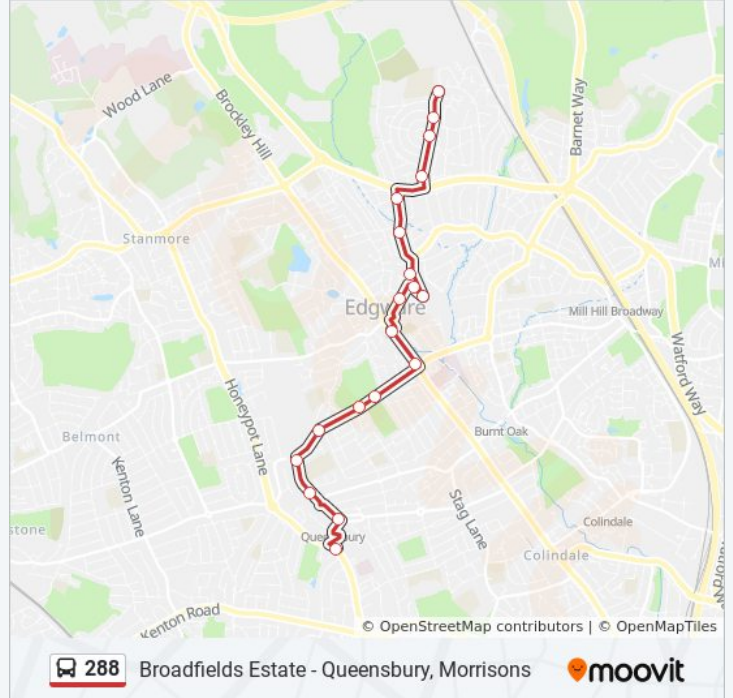

Use the Moovit App to find the closest 288 bus station near you and find out when is the next 288 bus arriving.

**Direction: Broadfields Estate**

19 stops

[VIEW LINE SCHEDULE](#)

- Queensbury Morrisons (Ee)
- Queensbury (Aa)
- Mollison Way (H)
- Bridgewater Gardens (J)
- St Bride's Avenue (K)
- Merlin Crescent (E)
- Bacon Lane (E)
- Deansbrook Road Burnt Oak Bwy (Hc)
- Springvilla Road (P)
- Manor Park Crescent (H)
- Edgware Station (G)
- Edgware Bus Station (F)
- Edgware Station Station Road (B)
- Purcells Avenue (P)
- Edgwarebury Laneedgware Way (Q)
- Wolmer Close (S)
- Bullescroft Road
- Glengall Road (N)
- Meadfield

**288 bus Info**

**Direction:** Broadfields Estate

**Stops:** 19

**Trip Duration:** 26 min

**Line Summary:**

## Direction: Queensbury, Morrisons

19 stops

[VIEW LINE SCHEDULE](#)

Meadfield

Morley Crescent

Aldridge Avenue (W)

Glengall Road

Broadhurst Avenue (K)

Edgwarebury Lane  
edgware Way (G)

Edgwarebury Gardens (H)

Edgware Station (G)

Edgware Station (C)

Whitchurch Lane (N)

Deansbrook Road  
Burnt Oak Bwy (Hd)

Summit Close

Bacon Lane (W)