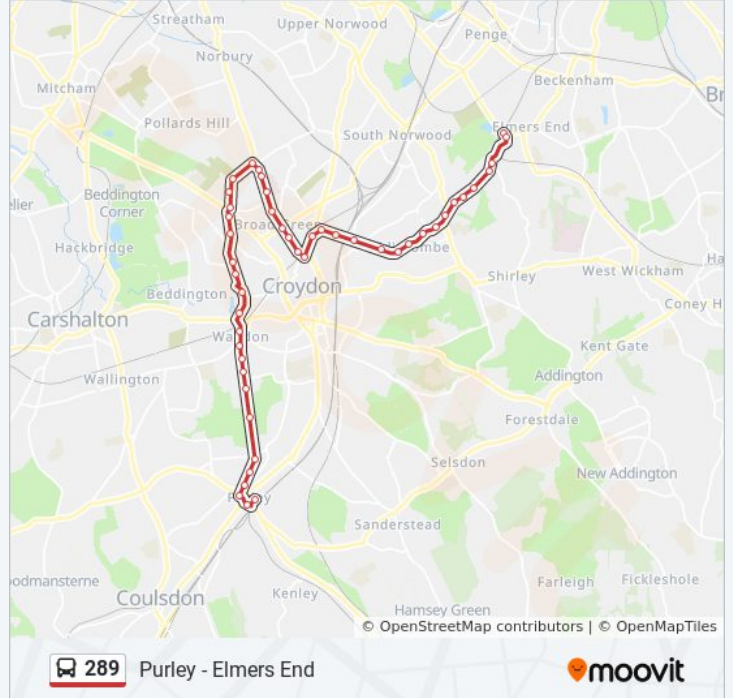

Use the Moovit App to find the closest 289 bus station near you and find out when is the next 289 bus arriving.

**Direction: Elmers End**

46 stops

[VIEW LINE SCHEDULE](#)

- Purley Station (H)
- Purley Library (Y)
- Russell Hill Road (B)
- Gilliam Close (R)
- Edgehill Road (S)
- Battle Of Britain War Memorial (N)
- Airport House
- Imperial Way (N)
- Coldharbour Road (NG)
- Waddon Leisure Centre / Fiveways (NH)
- Waddon Station (NN)
- Alton Road (NT)
- Purley Way / Waddon Road (NZ)
- Commerce Way (H)
- Purley Way / Beddington Farm Road (J)
- Newman Road (K)
- Lombard Roundabout (W)
- Cecil Road (X)
- Peall Road (Y)
- Croydon Crematorium (Z)
- Thornton Heath Pond / Fairlands Avenue (L)
- Thornton Heath Pond (G)

**289 bus Info**

**Direction:** Elmers End

**Stops:** 46

**Trip Duration:** 63 min

**Line Summary:**

- Dunheved Road North (E)
- Croydon University Hospital (C)
- Broad Green Avenue (LA)
- Sumner Road (LB)
- Montague Road (LC)
- West Croydon Station (WB)
- Poplar Walk (WE)
- Bedford Hall (K)
- Spurgeon's Bridge (M)
- Lansdowne Road (E)
- Lower Addiscombe Road / Davidson Road (E)
- Canning Road (AA)
- Havelock Road (AB)
- Addiscombe Tram Stop (AC)
- Parkview Road (AD)
- Brockenhurst Road (AE)
- Ashburton Park (WS)
- Woodside Fire Station (WP)
- Longhurst Road (E)
- Arena Tram Stop (LC)
- Longheath Gardens
- Kingfisher Way (E)
- Elmers End / Tesco (E)
- Elmers End Interchange (AP)

**Direction: Purley**

45 stops

[VIEW LINE SCHEDULE](#)

- Elmers End Interchange (A)
- The Glade (W)
- Longheath Gardens (LA)
- Arena Tram Stop (LB)
- Longhurst Road (W)

**289 bus Time Schedule**

Purley Route Timetable:

Purley Way / Beddington Farm Road (B)

Commerce Way (E)

Purley Way / Waddon Road (SV)

Alton Road (SU)

Waddon Station (SD)

Waddon Leisure Centre / Fiveways (SE)

Coldharbour Road (SF)

**289 bus Info****Direction:** Purley**Stops:** 45**Trip Duration:** 64 min**Line Summary:**