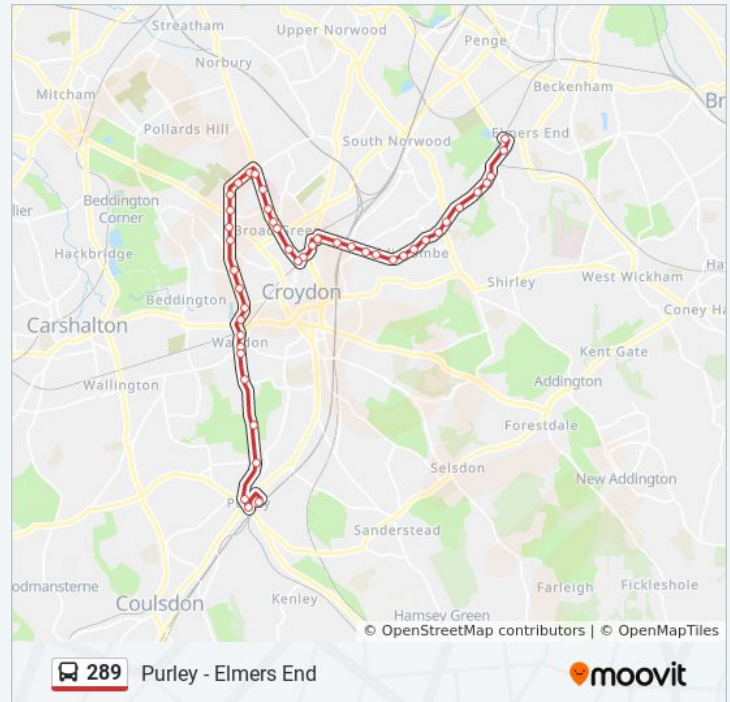

Spurgeon's Bridge (S)

Bedford Hall (T)

West Croydon Bus Station (B4)

West Croydon Station (WS)

Montague Road (LD)

Sumner Road (LE)

Broad Green Avenue (LF)

Canterbury Road (B)

Croydon University Hospital (D)

Thornton Heath Pond (J)

Thornton Heath Pond / Fairlands Avenue (K)

Croydon Crematorium (R)

Peall Road (S)

Lombard Roundabout (T)

Drake Road (U)

Newman Road (A)

Purley Way / Beddington Farm Road (B)

Commerce Way (E)

Purley Way / Waddon Road (SV)

Alton Road (SU)

Waddon Station (SD)

Waddon Leisure Centre / Fiveways (SE)

Coldharbour Road (SF)

**289 bus Info****Direction:** Purley**Stops:** 45**Trip Duration:** 64 min**Line Summary:**

Imperial Way (S)

Colonnades Leisure Park (S)

Battle Of Britain War Memorial (S)

Edgehill Road (X)

Purley Cross (C)

Purley Station / Purley High Street (M)

Purley Station (Z2)

289 bus time schedules and route maps are available in an offline PDF at [moovitapp.com](https://moovitapp.com). Use the [Moovit App](#) to see live bus times, train schedule or subway schedule, and step-by-step directions for all public transit in London.