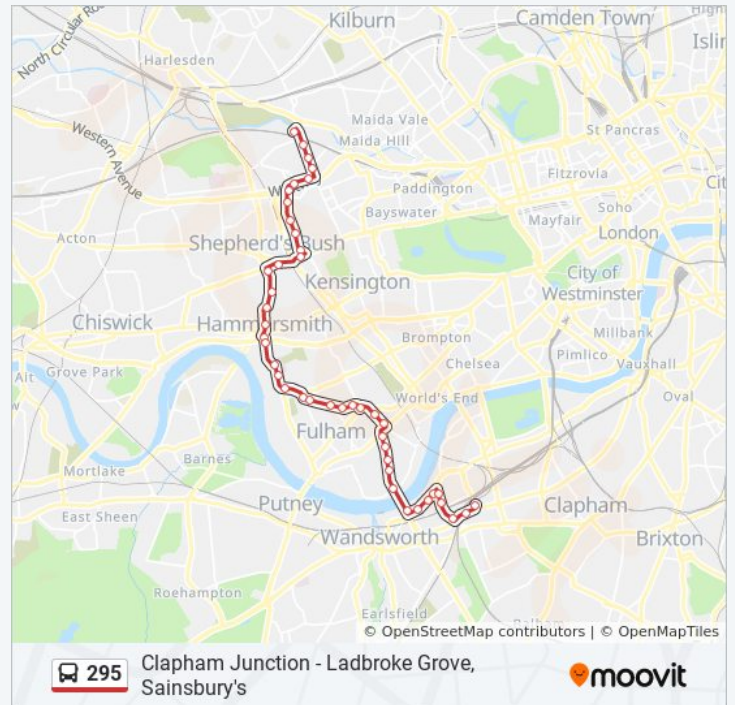

Greyhound Road (HB)

Bothwell Street (HC)

Munster Road / Fulham Cross (HH)

Hannell Road (HJ)

Sherbrooke Road (E)

Shorrolds Road (J)

North End Road (B)

Fulham Broadway (E)

Fulham Town Hall (S)

Tyrawley Road (GE)

New King's Road (GQ)

Bovingdon Road

Sands End / Hazlebury Road (S)

Oakbury Road (TK)

Townmead Road (TL)

Bridgend Road (TM)

Petergate (TN)

Chatfield Road (TP)

Hope Street / Plantation Wharf Pier (C)

Wallis Close (M)

Wayland Road Estate (N)

**Direction:** Wandsworth Bridge, North Side

**Stops:** 44

**Trip Duration:** 57 min

**Line Summary:**

Strath Terrace (S)

Clapham Junction Station (C)

Clapham Junction Stn / the Falcon (E)

295 bus time schedules and route maps are available in an offline PDF at [moovitapp.com](https://moovitapp.com). Use the [Moovit App](#) to see live bus times, train schedule or subway schedule, and step-by-step directions for all public transit in London.