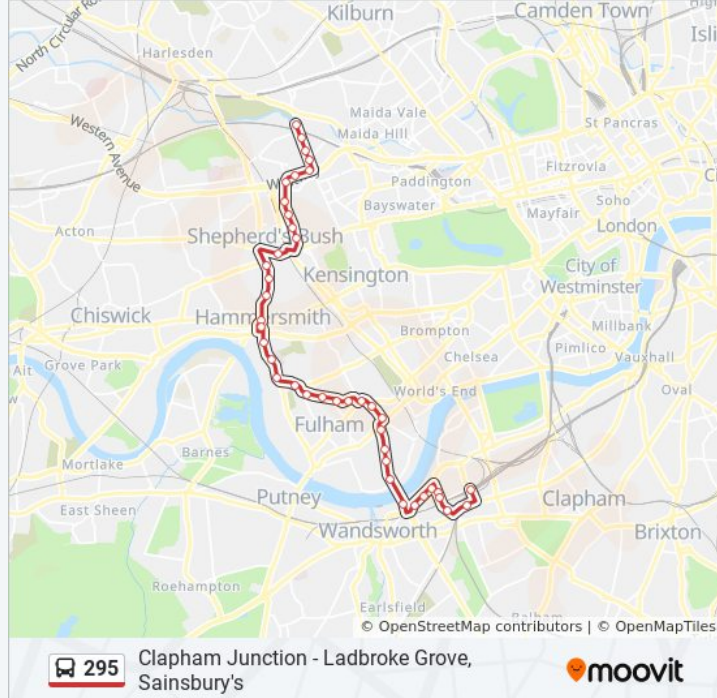

## 295 bus Info

**Direction:** Ladbroke Grove, Sainsbury's

**Stops:** 42

**Trip Duration:** 59 min

**Line Summary:**

Greyhound Road (HS)

Charing Cross Hospital (HT)

Hammersmith Broadway (N)

Wilsham Street (D)

Stoneleigh Place (C)

Latimer Road Station (B)

Crowthorne Road (G)

Cambridge Gardens / St Marks Road (E)

Cambridge Gardens / Ladbroke Grove (K)

Chesterton Road (D)

St Charles Square (F)

Barlby Road (M)

Kensal House (R)

**Direction: Wandsworth Bridge, North Side**

44 stops

[VIEW LINE SCHEDULE](#)

Ladbroke Grove Sainsbury's (U)

Barlby Road (N)

St Charles Square (E)

Petergate (TN)

Chatfield Road (TP)

Hope Street / Plantation Wharf Pier (C)

Wallis Close (M)

Wayland Road Estate (N)

**Direction:** Wandsworth Bridge, North Side

**Stops:** 44

**Trip Duration:** 57 min