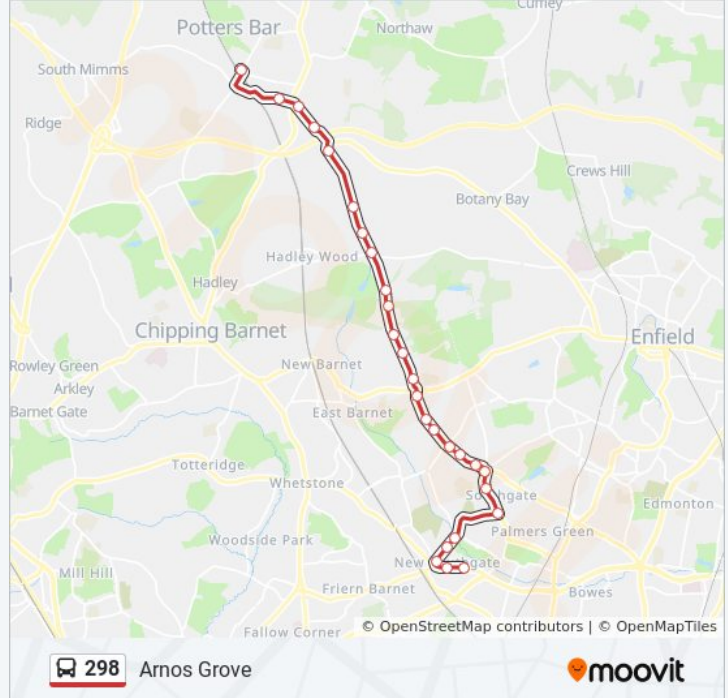

**Direction: Arnos Grove**

27 stops

[VIEW LINE SCHEDULE](#)

Potters Bar Railway Station (C)

Tesco

The Lion Ph

Park Avenue (Nr)

Stagg Hill

**298 bus Info**

**Direction:** Arnos Grove

**Stops:** 27

**Trip Duration:** 34 min

**Line Summary:**

Morton Way

Brookdale (S)

Betstyle Circus (E)

### Direction: Potters Bar Station

27 stops

[VIEW LINE SCHEDULE](#)

Arnos Grove Station (B)

Betstyle Road (F)

Brookdale (N)

Ye Olde Cherry Tree (U)

Meadway (V)

### 298 bus Info

**Direction:** Potters Bar Station

**Stops:** 27

**Trip Duration:** 34 min

**Line Summary:**

Beech Hill (C)

Waggon Road

Slopers Pond Farm