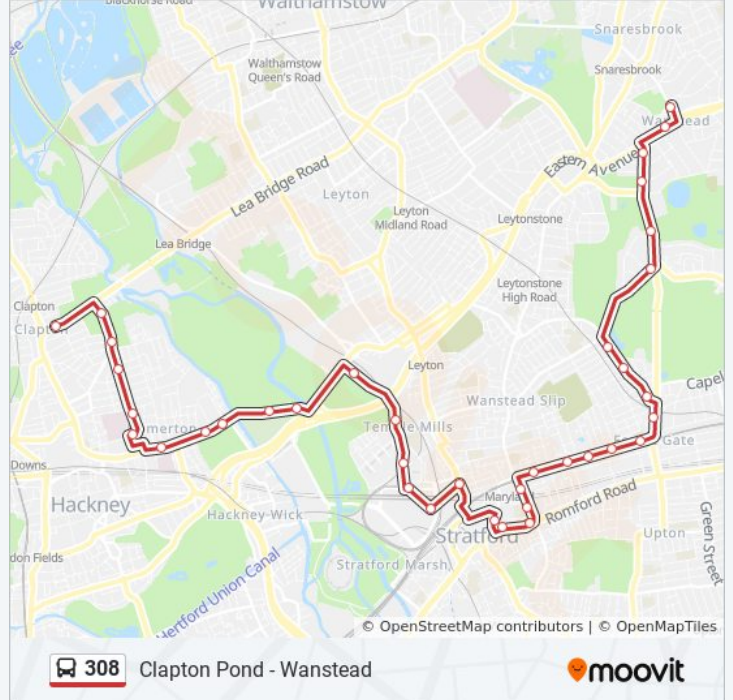

308 bus Info

Direction: Clapton Pond

Stops: 37

Trip Duration: 60 min

Line Summary:

Velopark (W)

Spitalfields Market (K)

Ruckholt Road Bridge (L)

Millfields Road (N)

Millfields Park (Y)

Wattisfield Road (U)

Lea Bridge Roundabout (T)

Direction: Wanstead

38 stops

[VIEW LINE SCHEDULE](#)

Lea Bridge Road / Upper Clapton Road (S)

Millfields Park (Z)

Millfields Road (S)

Chatsworth Estate (S)

Brooksby's Walk (G)

Homerton Hospital (F)

Glyn Road (L)

Adley Street (A)

Kingsmead Estate (B)

308 bus Info

Direction: Wanstead

Stops: 38

Trip Duration: 57 min

Line Summary:

- Chobham Academy (Y)
- Stratford International Station (F)
- Stratford City Bus Station (W)
- Windmill Lane (Z)
- Stratford Library (R)
- Litchfield Avenue (MJ)
- Water Lane / University Of East London (MK)
- U E L Stratford Campus (ML)
- Louise Road (MM)
- Thorogood Gardens (MN)
- Mcgrath Road (E)
- Magpie Close
- St James' School (DD)
- Forest Gate Station (D)
- Wanstead Park Station (J)
- Bignold Road (N)
- Pevensey Road (A)
- Wanstead Flats (B)
- Windsor Road (T)
- Blake Hall Crescent (S)
- Bush Road (M)
- Cambridge Park (L)
- Wanstead (B)
- Woodbine Place (AP)