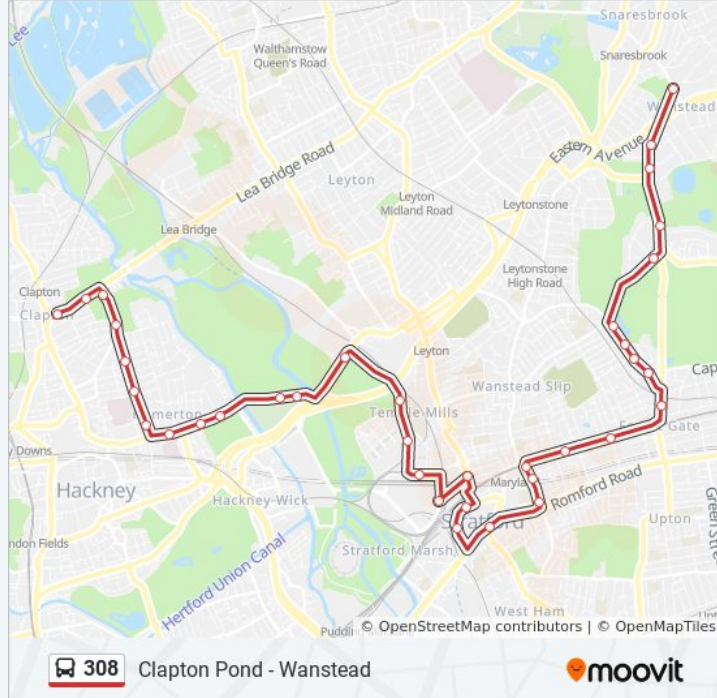

308 bus Info

Direction: Clapton Pond

Stops: 37

Trip Duration: 60 min

Line Summary:

Velopark (W)

Spitalfields Market (K)

Ruckholt Road Bridge (L)

Hackney Marsh (R)

Hackney Marsh Playing Fields (W)

Kingsmead Estate (N)

Marsh Hill (P)

Glyn Road (M)

Brooksby's Walk / Homerton Station (HB)

Chatsworth Road / Clifden Road (N)

Chatsworth Estate (N)

Millfields Road (N)

Millfields Park (Y)

Wattisfield Road (U)

Lea Bridge Roundabout (T)

Direction: Wanstead

38 stops

[VIEW LINE SCHEDULE](#)

Lea Bridge Road / Upper Clapton Road (S)

Millfields Park (Z)

Millfields Road (S)

Chatsworth Estate (S)

Brooksby's Walk (G)

Homerton Hospital (F)

Glyn Road (L)

Adley Street (A)

Kingsmead Estate (B)