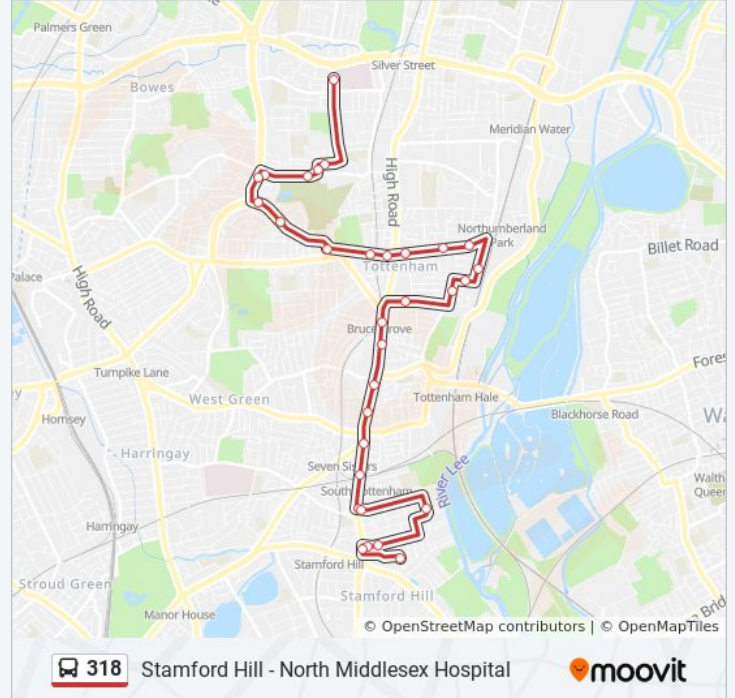

Direction: Stamford Hill

31 stops

[VIEW LINE SCHEDULE](#)

North Middlesex Hospital (T)

Trafalgar Avenue White Hart Lane (S)

Selby Road White Hart Lane (S)

Tottenham Cemetery (W)

Great Cambridge Road (WH)

318 bus Info

Direction: Stamford Hill

Stops: 31

Trip Duration: 39 min

Line Summary:

Tottenham High Road / Bruce Grove Stn (C)

Tottenham Police Station (D)

Tottenham Town Hall (W)

College Of North East London (J)

Seven Sisters Station (K)

South Tottenham Station (TD)

St Ann's Road (TE)

Wargrave Avenue

Grovelands Road

Ravensdale Road (W)

Ravensdale Road Stamford Hill (W)

Egerton Road (SK)

Rookwood Road (>Se)

318 bus time schedules and route maps are available in an offline PDF at moovitapp.com. Use the [Moovit App](#) to see live bus times, train schedule or subway schedule, and step-by-step directions for all public transit in London.