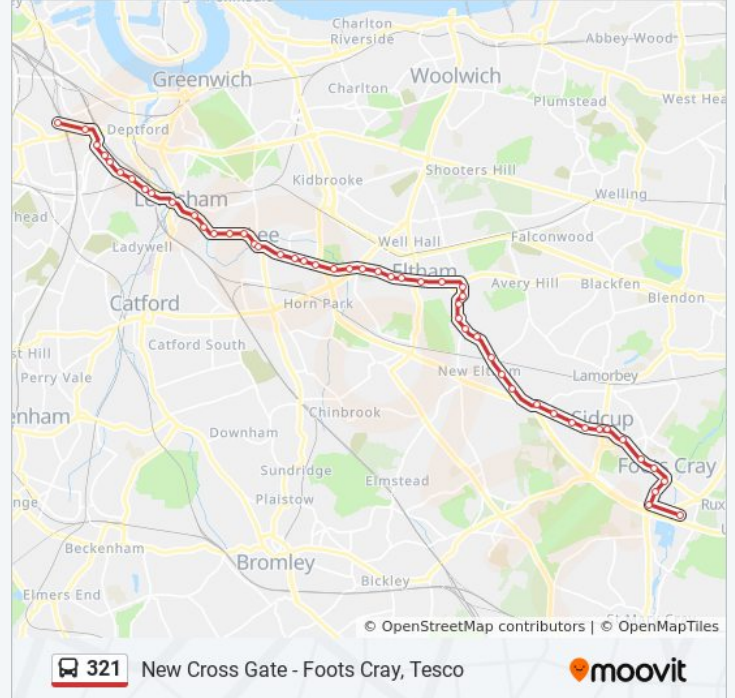

Stops: 51

Trip Duration: 53 min

Line Summary:

Eltham Road / Westthorne Avenue (EE)

Eltham Hill / Westthorne Avenue (EK)

Vandyke Cross

Kingsground (X)

Sherard Road (Y)

Sidcup High St Police Station (T)

Church Road (Y)

Knoll Road

Middleton Avenue

Cray Road / Foots Cray High Street (FP)

Mayfield Villas (FQ)

Crittall's Corner (FR)

Foots Cray Tesco

Direction: New Cross Gate

53 stops

[VIEW LINE SCHEDULE](#)

321 bus Time Schedule

New Cross Gate Route Timetable:

Sunday

24 hours

Foots Cray Tesco
Crittall's Corner (FS)
Suffolk Road (FT)
Rectory Lane Sidcup Hill (Fu)