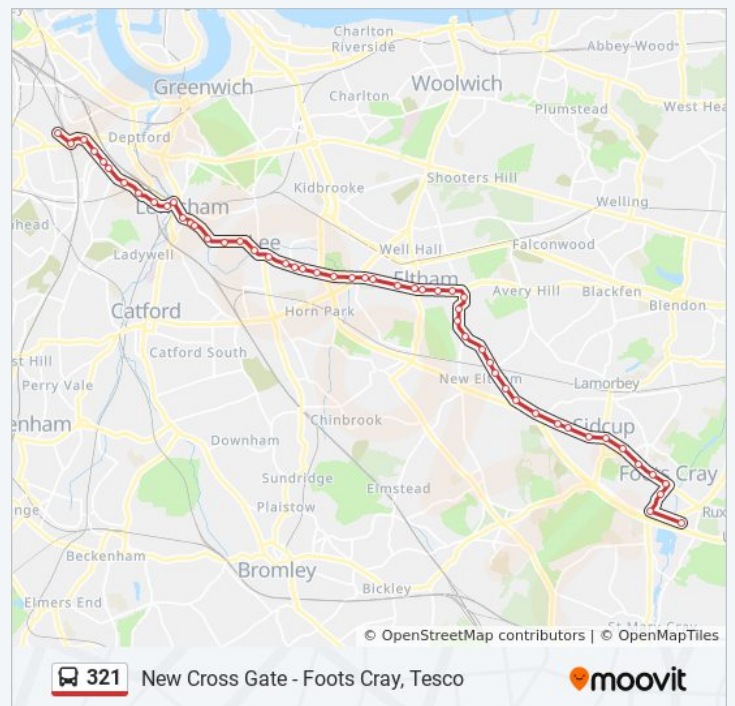

Eltham Road / Westhorne Avenue (WP)

Cedarhurst Drive (WR)

Eltham Road / Kidbrooke Park Road (WS)

Courtlands Avenue (WT)

Weigall Road (WU)

Monday	24 hours
Tuesday	24 hours
Wednesday	24 hours
Thursday	24 hours
Friday	24 hours
Saturday	24 hours

321 bus Info

Direction: New Cross Gate

Stops: 53

Trip Duration: 54 min

Line Summary:

Cambridge Drive (X)

Lee Green (J)

Lampmead Road (N)