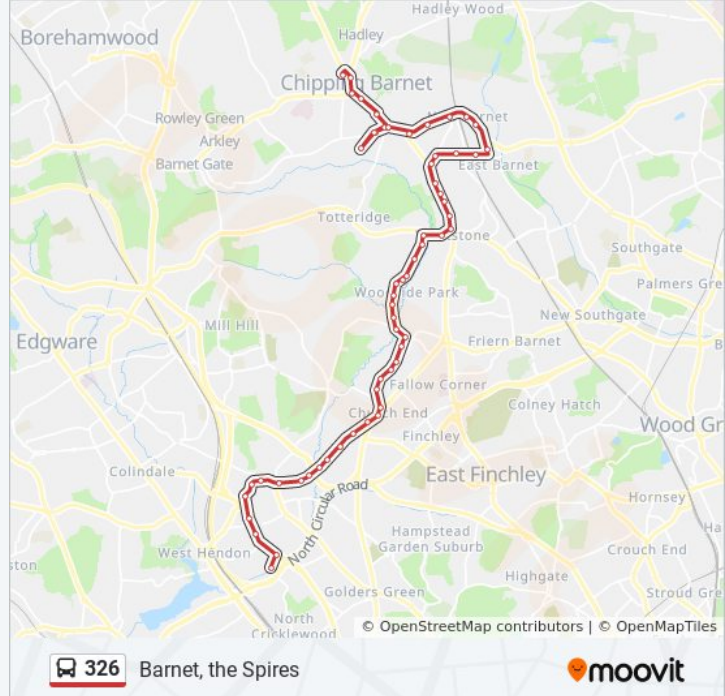

**326 bus Info**

**Direction:** Barnet, the Spires

**Stops:** 59

**Trip Duration:** 54 min

**Line Summary:**

Argyle Road Courthouse Road

Sussex Ring (W)

Chanctonbury Way (N)

Mays Lane Brent Place

Hera Avenue

Elton Avenue

Vale Avenue

Underhill

High Barnet (Q)

Barnet Church (L)

Barnet High Street (J)

St Albans Road (B)

Barnetspires Shopping Centre (S)