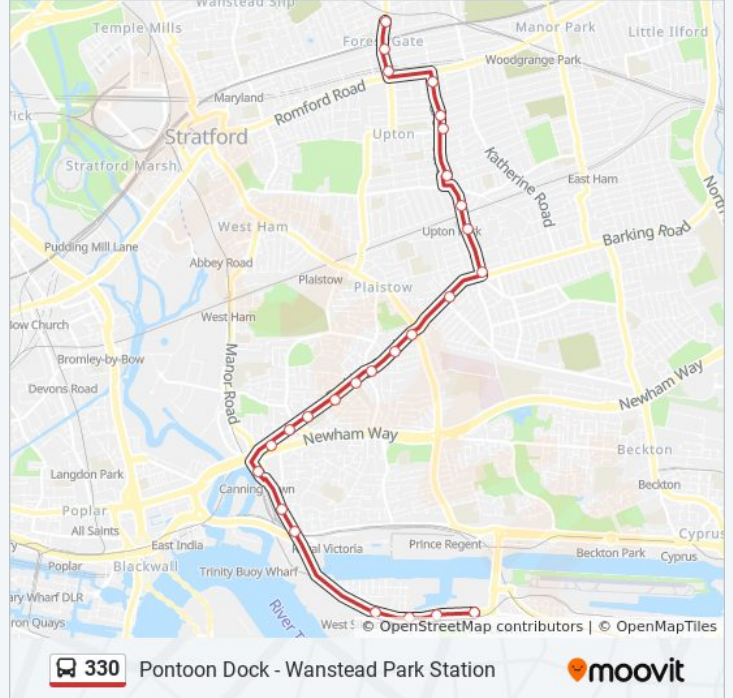

Use the Moovit App to find the closest 330 bus station near you and find out when is the next 330 bus arriving.

Direction: Pontoon Dock

26 stops

[VIEW LINE SCHEDULE](#)

- Wanstead Park Station (K)
- Forest Gate Station (B)
- Romford Road (M)
- St Dunstan's Road (T)
- Studley Road (TT)
- Oakdale Road (S)
- Plashet Road
- Upton Park Station (B)
- Queens Market (C)
- Upton Park / Boleyn (F)
- New City Road (S)
- Plaistow / Prince Regent Lane (BA)
- Plaistow Police Station (BB)
- Balaam Street (BC)
- Chargeable Lane (BD)
- Croydon Road (BE)
- Rokeby School (P)
- Hermit Road (M)
- Rathbone Market (N)
- Canning Town (D)
- George Street

330 bus Info

Direction: Pontoon Dock

Stops: 26

Trip Duration: 35 min

Line Summary:

Charrington Steps / City Hall (S)
 West Silvertown Station (E)
 Mill Road (E)
 Pontoon Dock Station (S)
 Thames Barrier (T)

Direction: Wanstead Park Station

30 stops

[VIEW LINE SCHEDULE](#)

Thames Barrier (P)
 Mill Road (R)
 Boxley Street (W)
 West Silvertown Station (W)
 Charrington Steps / City Hall (N)
 Brunel Street
 Canning Town Bus Station (F)
 Rathbone Market (J)
 Hermit Road (L)
 Rokeby School (S)
 King Street (BH)
 Balaam Street (BJ)
 Plaistow Police Station (BK)
 Plaistow / Prince Regent Lane (BM)
 New City Road (BN)
 Samson Street (T)
 Upton Park / Green Street (O)
 Upton Park / Boleyn (G)

330 bus Info

Direction: Wanstead Park Station

Stops: 30

Trip Duration: 37 min

Line Summary:

Tudor Road (E)

Upton Park Station (A)

Plashet Road (D)