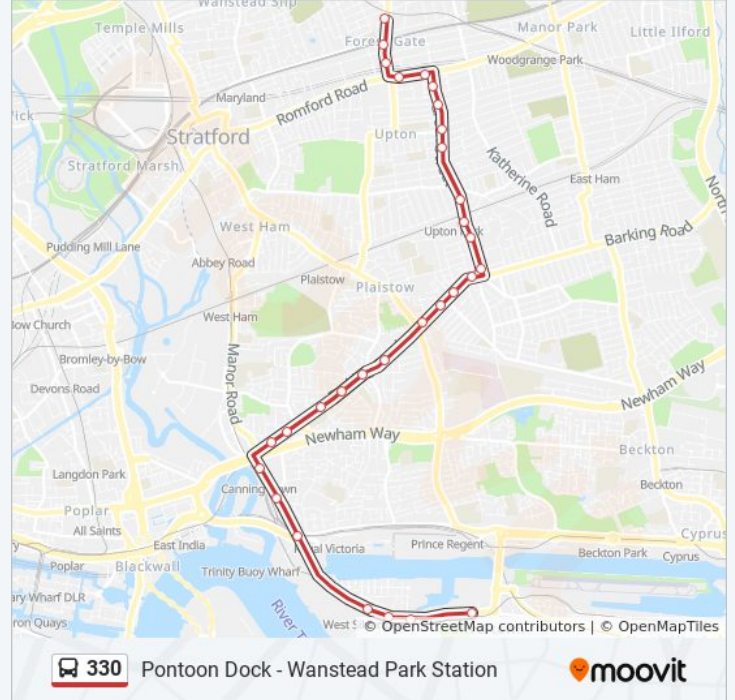

Tudor Road (E)

Upton Park Station (A)

Plashet Road (D)

Oakdale Road (N)

Cheshunt Road

Studley Road (U)

St Dunstan's Road (V)

Green Street (Q)

Woodgrange Road (E)

Claremont Road (L)

Forest Gate Station (A)

Wanstead Park Station (J)

330 bus time schedules and route maps are available in an offline PDF at moovitapp.com. Use the [Moovit App](#) to see live bus times, train schedule or subway schedule, and step-by-step directions for all public transit in London.

[About Moovit](#) • [MaaS Solutions](#) • [Supported Countries](#) • [Mooviter Community](#)

© 2024 Moovit - All Rights Reserved

Check Live Arrival Times