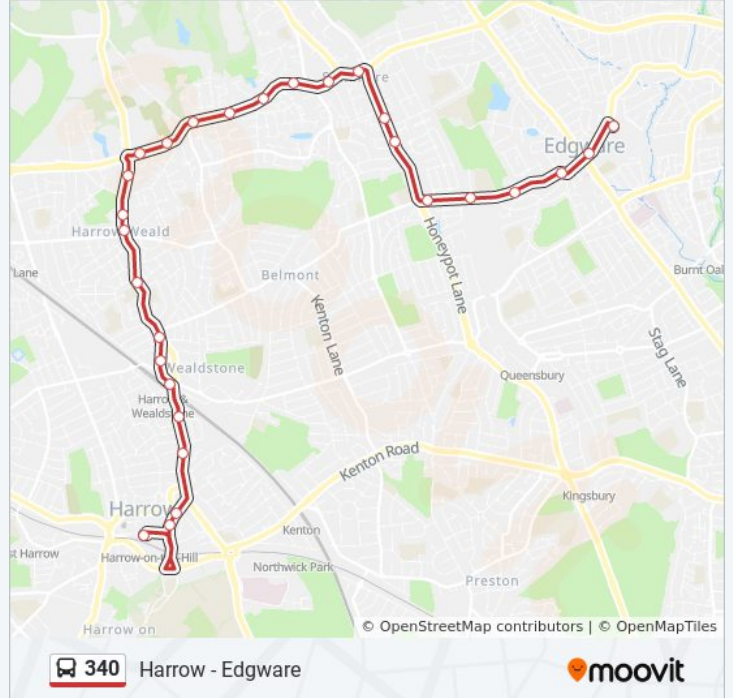

Direction: Edgware

27 stops

[VIEW LINE SCHEDULE](#)

Harrow Bus Station (A)
Harrow Town Centre / Sheepcote Road (R)
Safari Cinema (W)
Harrow Civic Centre / Harrow Mosque (K)
Harrow & Wealdstone Station (N)
The Wealdstone Centre (G)
Wealdstone Baptist Church (C)
Salvatorian College / St Joseph's Church (WP)
Long Elmes (WS)
Harrow Weald Bus Garage (WT)
Monro Gardens (WV)
Brookshill (WE)
All Saints Mews (WF)
Brockhurst Corner (E)
Chenduit Way (E)
Bentley Way (E)
Bowls Close (E)
Stanmore Hill (F)
Stanmore Broadway (D)
Nelson Road (S)
Canons Park Open Space (S)
Marsh Lane (H)

340 bus Info

Direction: Edgware

Stops: 27

Trip Duration: 38 min

Line Summary:

Canons Park Station (A)
St Lawrence Church (E)
Buckingham Road
St.Margarets Church (K)
Edgware Station (G)

Direction: Harrow

27 stops

[VIEW LINE SCHEDULE](#)

Edgware Station (C)
St Margarets Church (L)
Edgware Police Station (R)
Montgomery Road (W)
St Lawrence Church (W)
Canons Park Station (B)
Marsh Lane (C)
Canons Park Open Space (N)
Nelson Road (N)
Stanmore Broadway (E)
Stanmore Church
Bentley Way (W)
Chenduit Way (W)
Brockhurst Corner (W)
All Saints Mews (WG)
Uxbridge Road (WH)
Harrow Weald Bus Garage (WK)
Weald Lane (WL)

340 bus Info

Direction: Harrow

Stops: 27

Trip Duration: 38 min

Line Summary:

Salvatorian College / St Joseph's Church (WN)

Wealdstone Baptist Church (D)

The Wealdstone Centre (F)