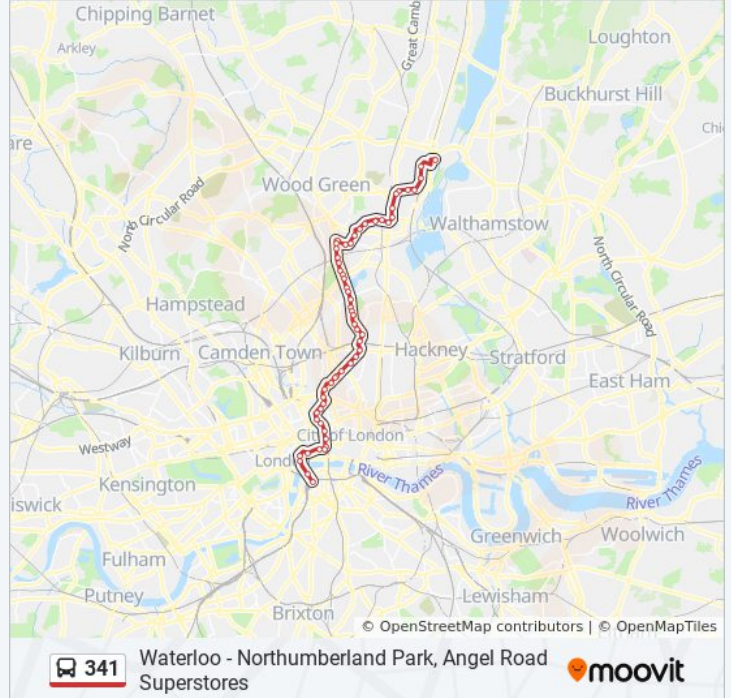

Use the Moovit App to find the closest 341 bus station near you and find out when is the next 341 bus arriving.

Direction: Meridian Water, Glover Drive Superstores

59 stops

[VIEW LINE SCHEDULE](#)

- Waterloo Station / Waterloo Road (F)
- Waterloo Bridge / South Bank (P)
- Lancaster Place (T)
- Aldwych (D)
- The Royal Courts Of Justice (L)
- Fetter Lane (E)
- Ludgate Circus (E)
- Fleet Street / City Thameslink (M)
- Snow Hill (HS)
- Farringdon (A)
- Clerkenwell Road
- Rosebery Avenue / Mount Pleasant (CM)
- Tysoe Street (CH)
- Hardwick Street (UA)
- Sadler's Wells Theatre (UB)
- St John Street / Goswell Road (P)
- Angel Station (X)
- Islington Green (C)
- Packington Street (K)
- Cross Street (EA)

341 bus Time Schedule

Meridian Water, Glover Drive Superstores Route
Timetable:

Sunday	24 hours
Monday	24 hours
Tuesday	24 hours
Wednesday	24 hours
Thursday	24 hours
Friday	24 hours
Saturday	24 hours

341 bus Info

Direction: Meridian Water, Glover Drive Superstores

Stops: 59

Trip Duration: 77 min

Line Summary:

Essex Road Station (EB)
Northchurch Road (EE)
Ockendon Road (EF)
Newington Green Road / Balls Pond Road (CJ)
Beresford Road (CK)
Newington Green (NK)
Aden Grove (NL)
Petherton Road (NN)
Green Lanes / Stoke Newington Church St (PP)
Riversdale Road (PR)
Kings Crescent Estate (PU)
Brownswood Road (PV)
Myddleton Avenue (M)
Gloucester Drive (N)
Manor House Station (K)
Manor House Station / Woodberry Grove (A)
Rowley Gardens (HD)
Endymion Road (HE)
Harringay Green Lanes Station (HF)
Mattison Road (HG)
St Ann's Road (HH)
Harringay Road (HL)
Warwick Gardens (HP)
Chestnuts Primary School (HS)
Abbotsford Avenue (H)
Philip Lane (D)
Summerhill Road (E)
Mount Pleasant Road (F)
Winchelsea Road (G)
Tottenham Bus Garage (T)
Tottenham Police Station (F)
Bruce Grove Station (J)
Lordship Lane (R)

Trip Duration: 77 min

Line Summary:

Gloucester Drive (L)

Lordship Park (PD)

Kings Crescent Estate (PJ)

Riversdale Road (PK)

Stoke Newington Church Street (PN)

Petherton Road (NP)