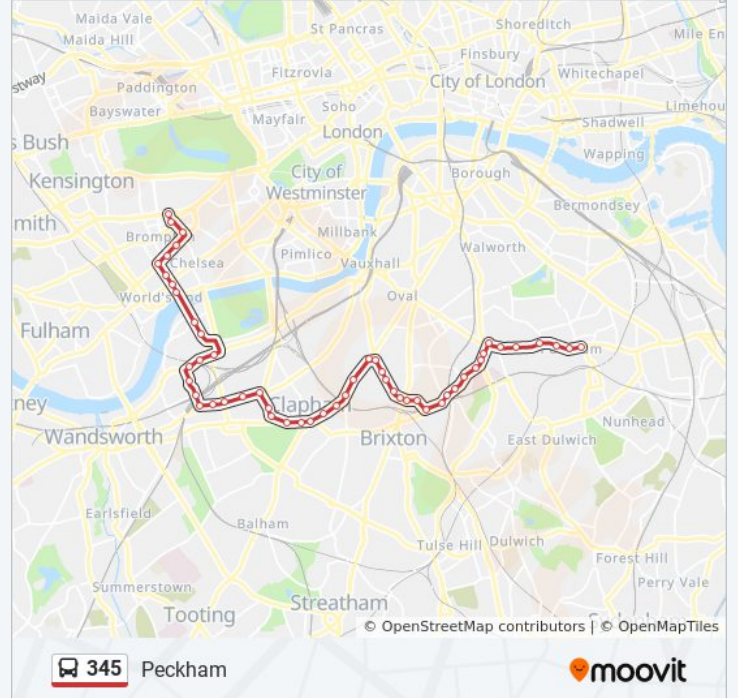

Western Road (S)

Brixton Station Road (T)

Shakespeare Road (U)

Loughborough Junction Station (A)

Pomfret Road (F)

Lilford Road (G)

Caldecot Road (Z)

Valmar Road (Y)

Denmark Hill / Camberwell Green (R)

Camberwell Church St / Camberwell Grn (K)

St Giles Church (E)

Vestry Road (N)

Peckham Road / Southampton Way (P)

Harris Academy (Q)

Peckham Library (B)

Peckham Bus Station (W)

## Direction: South Kensington

51 stops

[VIEW LINE SCHEDULE](#)

Peckham Bus Station (E)

Hanover Park (R)

Harris Academy (S)

Peckham Road / Southampton Way (T)

Vestry Road (V)