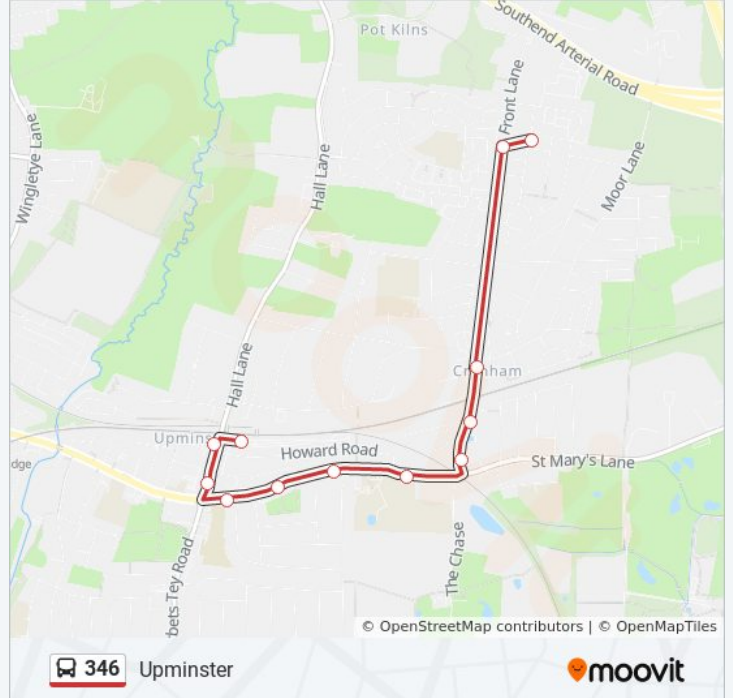

Direction: Harold Hill, Dagnam Park Square

48 stops

[VIEW LINE SCHEDULE](#)

- Lexington Way
- Brunswick Avenue
- Upminster Park Estate
- Moor Lane (S)
- Rectory Gardens (S)
- Pond Walk (S)
- Howard Road (W)
- Argyle Gardens (J)
- Tudor Gardens (K)
- Corbets Tey Road (L)
- Gaynes Road (D)
- Upminster (A)
- Deyncourt Gardens (W)
- Ingrebourne Gardens (X)
- The Fairway Upminster
- Upminster Tithe Barn Museum
- River Drive
- Wylie Veterinary Centre
- Pages Lane (W)
- Phillida Road (W)
- Cockabourne Bridge (W)

346 bus Info

Direction: Harold Hill, Dagnam Park Square

Stops: 48

Trip Duration: 49 min

Line Summary:

Harold Wood Neighbourhood Centre (W)

St Peter's Church (J)

Harold Wood Station (B)

Brookside School (DA)

Harkness Close (DC)

Sedgefield Crescent (DD)

Wickford Drive (LN)

Redruth Road (LP)

Petersfield Avenue (LR)

St Neot's Road (PL)

Tarnworth Road (PN)

Dagnam Park Square (DJ)

Direction: Upminster Park Estate

40 stops

[VIEW LINE SCHEDULE](#)

Dagnam Park Square (DJ)

Sheffield Drive (DK)

346 bus Time Schedule

Upminster Park Estate Route Timetable: