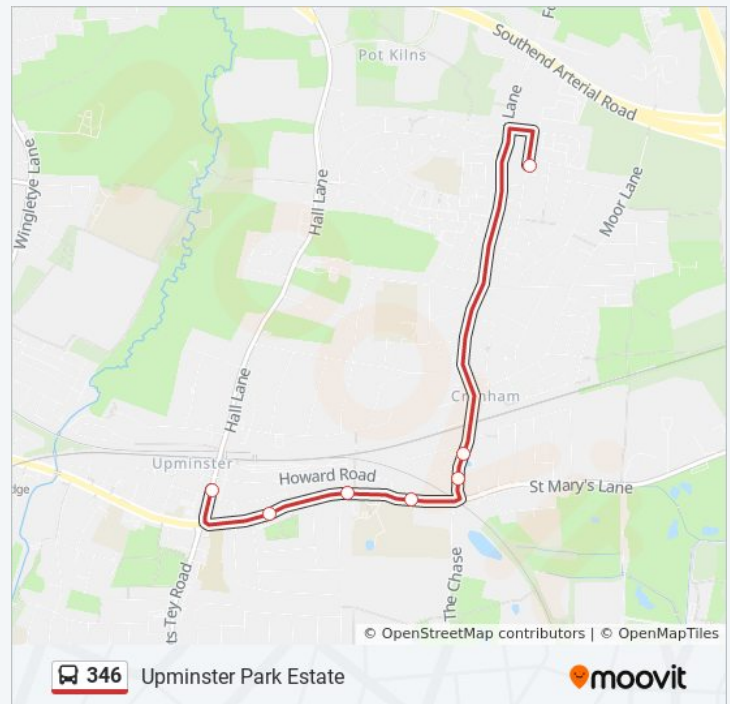

346 bus Info

Direction: Harold Hill, Dagnam Park Square

Stops: 48

Trip Duration: 49 min

Line Summary:

Harold Wood Neighbourhood Centre (W)

St Peter's Church (J)

Harold Wood Station (B)

Brookside School (DA)

Harkness Close (DC)

Sedgefield Crescent (DD)

Wickford Drive (LN)

Redruth Road (LP)

Petersfield Avenue (LR)

St Neot's Road (PL)

Tarnworth Road (PN)

Wednesday	05:21 - 23:30
Thursday	05:21 - 23:30
Friday	05:21 - 23:30
Saturday	05:21 - 23:30

346 bus Info

Direction: Upminster Park Estate

Stops: 40

Trip Duration: 43 min

Line Summary:

Argyle Gardens (H)

Howard Road (E)

Pond Walk (N)

Rectory Gardens (N)

Lexington Way

346 bus time schedules and route maps are available in an offline PDF at moovitapp.com. Use the [Moovit App](#) to see live bus times, train schedule or subway schedule, and step-by-step directions for all public transit in London.