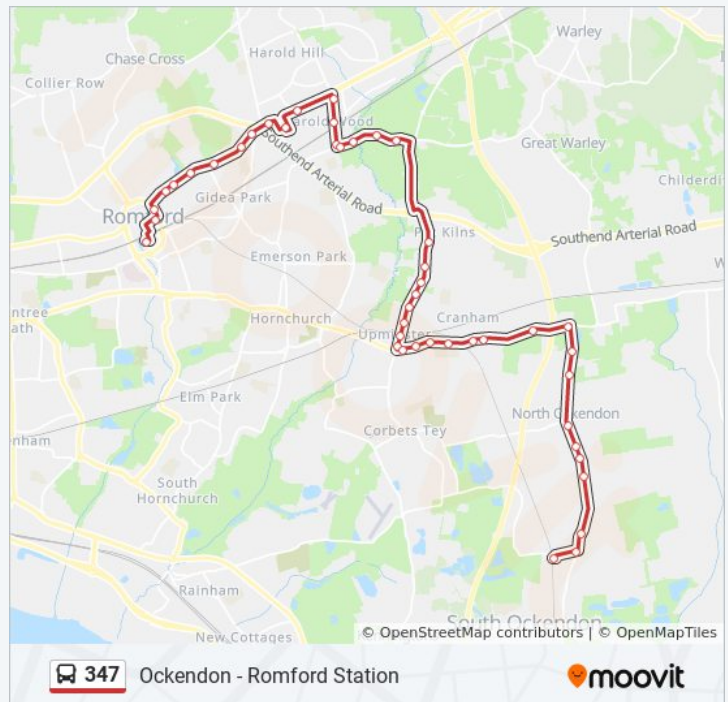

Direction: Ockendon

44 stops

[VIEW LINE SCHEDULE](#)

- Romford Station (Z)
- Mercury Gardens (N)
- Romford Police Station (Mb)
- Pettits Lane Main Road
- Raphael Park
- Repton Avenue (Pu)
- Links Avenue (Pv)
- Castellan Avenue (Pw)
- Upper Brentwood Road (GN)
- Gallows Corner Retail Park (GG)
- Gallows Corner / Tesco (GA)
- Bampton Road (GC)
- Arundel Road (K)
- Harold Wood Station (B)
- St Peter's Church (H)
- Harold Wood Neighbourhood Centre (E)
- Cockabourne Bridge (E)
- Phillida Road (E)
- Pages Lane (E)
- Wylie Veterinary Centre
- River Drive
- Upminster Tithe Barn Museum

Mercury Gardens (K)

347 bus Info

Direction: Romford Station

Stops: 41

Trip Duration: 48 min

Line Summary:

347 bus time schedules and route maps are available in an offline PDF at moovitapp.com. Use the [Moovit App](#) to see live bus times, train schedule or subway schedule, and step-by-step directions for all public transit in London.