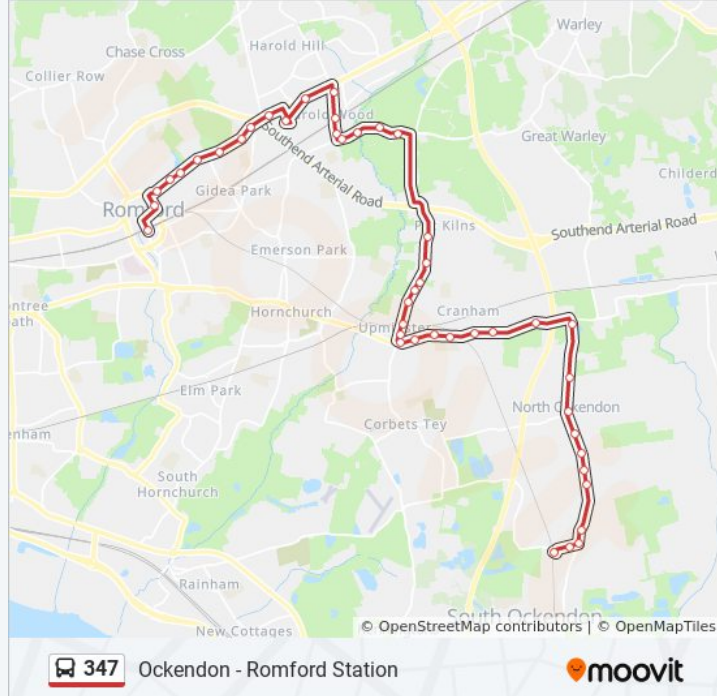

Direction: Ockendon

44 stops

[VIEW LINE SCHEDULE](#)

- Romford Station (Z)
- Mercury Gardens (N)
- Romford Police Station (Mb)
- Pettits Lane Main Road
- Raphael Park
- Repton Avenue (Pu)
- Links Avenue (Pv)
- Castellan Avenue (Pw)
- Upper Brentwood Road (GN)
- Gallows Corner Retail Park (GG)
- Gallows Corner / Tesco (GA)
- Bampton Road (GC)
- Arundel Road (K)
- Harold Wood Station (B)
- St Peter's Church (H)
- Harold Wood Neighbourhood Centre (E)
- Cockabourne Bridge (E)
- Phillida Road (E)
- Pages Lane (E)
- Wylie Veterinary Centre
- River Drive
- Upminster Tithe Barn Museum

East View Kennels

Clay Tye Farm North Ockendon

White Post Farm North Ockendon

Fen Lane North Ockendon

Home Farm Cottage North Ockendon

North Road South Ockendon

Grove Farm South Ockendon

Nelson Road South Ockendon

Royal Oak South Ockendon

Tyssen Place South Ockendon

Railway Station

Direction: Romford Station

41 stops

[VIEW LINE SCHEDULE](#)

Railway Station

North Road South Ockendon