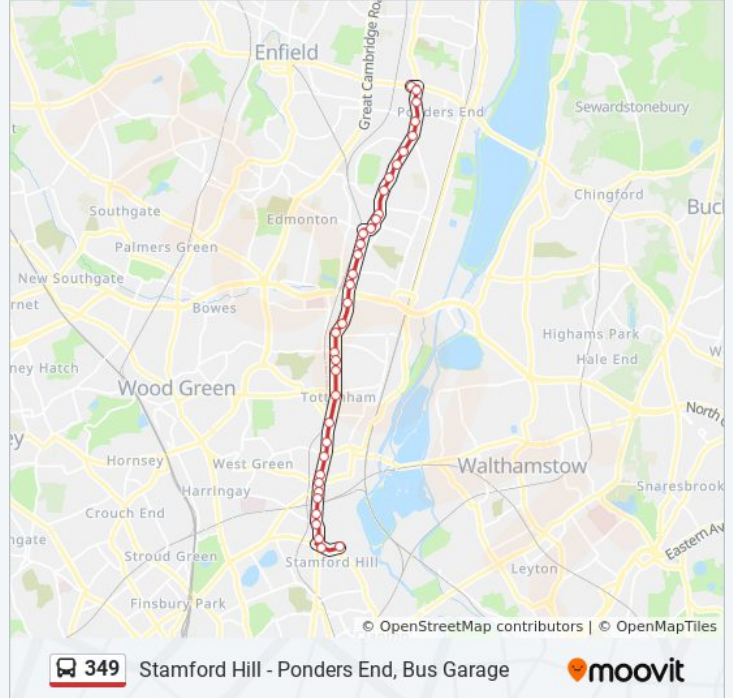

349 bus Info

Direction: Ponders End, Bus Garage

Stops: 36

Trip Duration: 45 min

Line Summary:

Shrubbery Road (L)
 Edmonton Police Station (M)
 Edmonton Green Station (N)
 Edmonton Green Bus Station (B)
 Monmouth Road (P)
 Bounces Road (LJ)
 Bury Street (LL)
 Forest Road / Jubilee Park (LM)
 Tramway Avenue (LN)
 Cuckoo Hall Lane (LP)
 Nightingale Road (Lr)
 Orchard Road
 Ponders End Park (K)
 Southbury Road Durants Road (H)
 Glyn Road (D)

Direction: Stamford Hill

30 stops

[VIEW LINE SCHEDULE](#)

Glyn Road (P)
 Ponders End Park (L)
 Orchard Road
 Nightingale Road (LB)
 Cuckoo Hall Lane (LC)
 Tramway Avenue (LD)
 Forest Road / Jubilee Park (LE)
 Bounces Road (LF)
 Monmouth Road (LH)
 Edmonton Green Bus Station (G)
 Edmonton Police Station (J)
 Shrubbery Road (K)
 Brettenham Road (G)
 Angel Corner (E)

349 bus Info

Direction: Stamford Hill

Stops: 30

Trip Duration: 41 min

Line Summary:

Colyton Way (K)

Nutfield Close (L)

White Hart Lane Station (M)