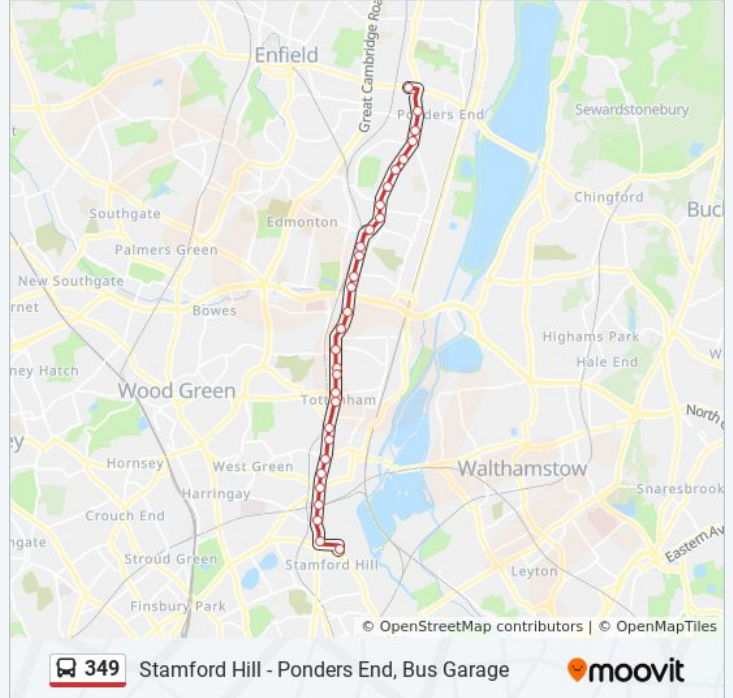

349 bus Info

Direction: Stamford Hill

Stops: 30

Trip Duration: 41 min

Line Summary:

Colyton Way (K)

Nutfield Close (L)

White Hart Lane Station (M)

Seven Sisters Station (K)

South Tottenham Station (TD)

St Ann's Road (TE)

Egerton Road (SK)

Rookwood Road (S)

349 bus time schedules and route maps are available in an offline PDF at moovitapp.com. Use the [Moovit App](#) to see live bus times, train schedule or subway schedule, and step-by-step directions for all public transit in London.