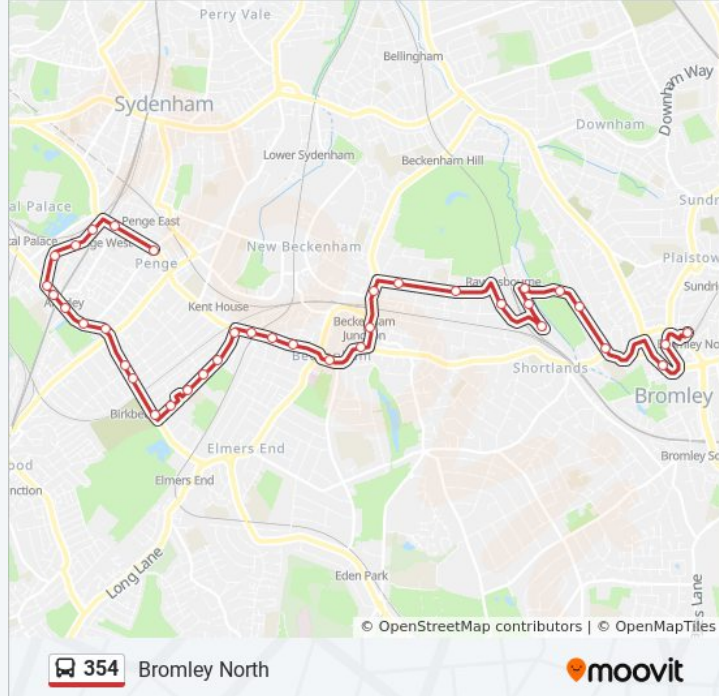

354 bus Info

Direction: Bromley North

Stops: 37

Trip Duration: 33 min

Line Summary:

Manor Road (J)

Beckenham Junction Station (C)

Copers Cope Road (R)

Beckenham Cricket Club (X)

Westgate Road (E)

Downs Hill / the Avenue (S)

Ravensbourne Avenue / Downs Hill

Ravensbourne Avenue / Farnaby Road (N)

Ravensbourne Station (E)

Warren Avenue (E)

Bromley Avenue (S)

Beckenham Lane (T)

High Street / Market Square (T)

West Street (O)

Bromley North Station (N)

Direction: Penge

39 stops

[VIEW LINE SCHEDULE](#)

Bromley North Station (E)

354 bus Info

Direction: Penge

Stops: 39

Trip Duration: 36 min

Line Summary:

Copers Cope Road (W)

Beckenham Junction Station (D)

Manor Road (H)