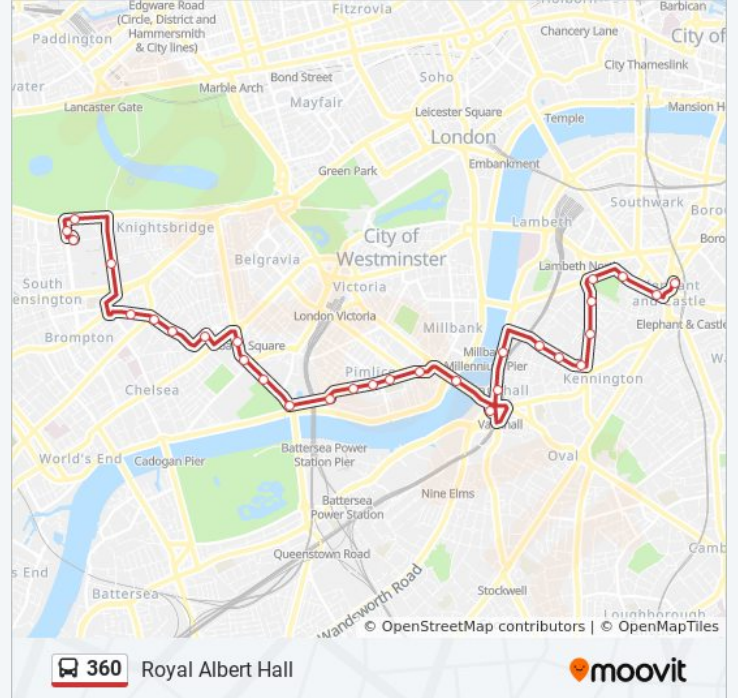

Royal Hospital Chelsea (T)

Royal Hospital Road (L)

Sloane Square Station (K)

Draycott Place

Marlborough Primary School

Fulham Road (N)

Pelham Street (A)

South Kensington Station (E)

South Kensington Museums (K)

Royal Albert Hall (RC)

Prince Consort Road (RS)

Prince Consort Road / Imperial College (RW)

360 bus time schedules and route maps are available in an offline PDF at moovitapp.com. Use the [Moovit App](#) to see live bus times, train schedule or subway schedule, and step-by-step directions for all public transit in London.

[About Moovit](#) • [MaaS Solutions](#) • [Supported Countries](#) • [Mooviter Community](#)

© 2024 Moovit - All Rights Reserved

Check Live Arrival Times