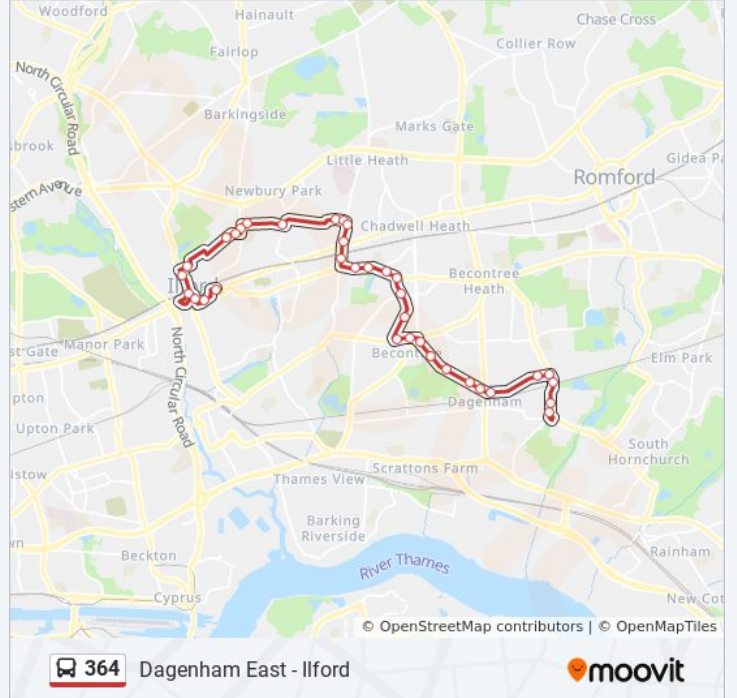

Use the Moovit App to find the closest 364 bus station near you and find out when is the next 364 bus arriving.

Direction: Dagenham East

35 stops

[VIEW LINE SCHEDULE](#)

- Hainault Street (W)
- Redbridge Central Library (Q)
- High Road Ilford (M)
- Ilford Station (H)
- Beal Road (VK)
- Coventry Road Bathurst Road (E)
- Coventry Road Perth Road
- Perth Road (E)
- Ley Street / Perth Road
- Wards Road Raymond Road
- Wards Roadaldborough Rd South (E)
- Percy Road (E)
- Percy Road Eastwood Road
- Eccleston Crescent
- Goodmayes High Road (B)
- Goodmayes Station (F)
- Goodmayes Primary School (L)
- Colinton Road (H)
- Greenside (J)
- Tulasi Medical Centre (Y)
- Haydon Road (Z)
- Lindisfarne Road (SA)

364 bus Info

Direction: Dagenham East

Stops: 35

Trip Duration: 47 min

Line Summary:

Bennetts Castle Lane (EC)
 Martins Corner / Valence Avenue (ED)
 Cornwallis Road (SL)
 The Sydney Russell School (SM)
 Fanshawe Crescent
 Singleton Road
 Heathway (N)
 Reede Road Sterry Road (E)
 Reede Road Sufflok Road
 Reede Road (E)
 Dagenham East Station (C)
 Aldborough Road (D)
 Ballards Road (K)

Direction: Ilford

31 stops

[VIEW LINE SCHEDULE](#)

Ballards Road (L)
 Dagenham East Station (N)
 Reede Road (W)
 Reede Road Sterry Road (W)
 Reede Road (S)
 Heathway (M)
 Barnmead Road
 Fanshawe Crescent (NP)
 The Sydney Russell School (NQ)
 Cornwallis Road (nr)
 Martins Corner / Valence Avenue (WT)
 Longbridge Road (NL)
 Lindisfarne Road (NM)
 Becontree Avenue (W)
 Winterbourne Road (X)
 Burnside Road (R)

364 bus Info

Direction: Ilford

Stops: 31

Trip Duration: 46 min

Line Summary:

Mayfield Road (S)

Goodmayes Primary School (M)

Goodmayes Lane (H)