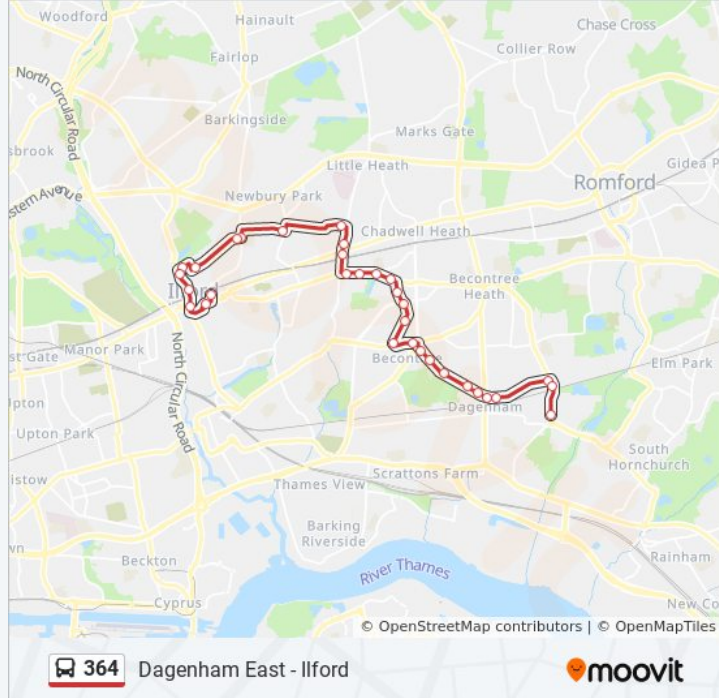

Mayfield Road (S)

Goodmayes Primary School (M)

Goodmayes Lane (H)

Goodmayes Station (E)

Goodmayes High Road (A)

Percy Road (W)

Wards Roadaldborough Rd South (W)

Perth Road

Perth Road (W)

Coventry Road Bathurst Road (W)

Park Avenue

Coventry Road (VJ)

Iford Station (D)

Redbridge Central Library (R)

Hainault Street (S)

364 bus time schedules and route maps are available in an offline PDF at moovitapp.com. Use the [Moovit App](#) to see live bus times, train schedule or subway schedule, and step-by-step directions for all public transit in London.

[About Moovit](#) · [MaaS Solutions](#) · [Supported Countries](#) · [Mooviter Community](#)

© 2024 Moovit - All Rights Reserved

Check Live Arrival Times