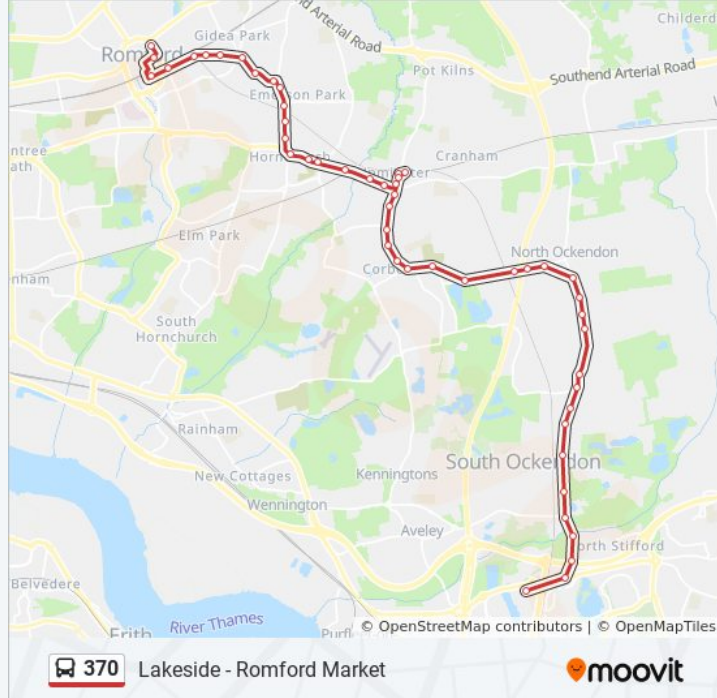

Brandon Groves South Ockendon

Garth Road South Ockendon

Buckles Lane South Ockendon

Elwick Road South Ockendon

Ford Place South Ockendon

Davy Down

Caravan Park North Stifford

Pilgrims Roundabout Lakeside

Bus Station Lakeside (A)

Direction: Romford Market

48 stops

[VIEW LINE SCHEDULE](#)

Lakeside Bus Station (D)

370 bus Time Schedule

Romford Market Route Timetable:

Sunday	6:15 AM - 10:45 PM
--------	--------------------

Monday	5:24 AM - 11:45 PM
--------	--------------------

Pilgrims Roundabout Lakeside

Caravan Park North Stifford

Davy Down

Ford Place

Elwick Road South Ockendon

Moss Road South Ockendon

Garth Road South Ockendon

Walden Way (EP)

Kinfauns Avenue (AE)

The Drill Roundabout (AP)

Witham Road (AQ)

Fairholme Avenue (AR)

Manor Road (W)

Albert Road (VE)

Romford Station (Z)