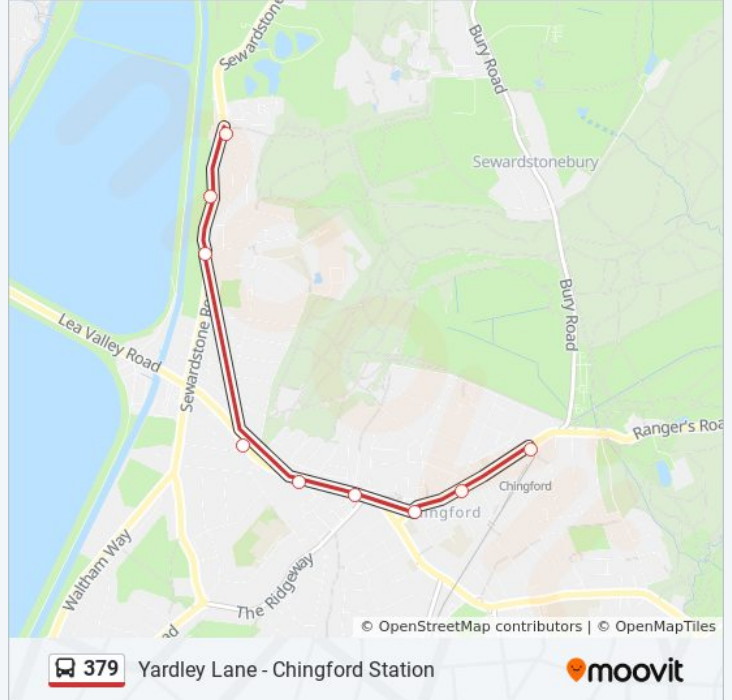

379 bus time schedules and route maps are available in an offline PDF at moovitapp.com. Use the [Moovit App](#) to see live bus times, train schedule or subway schedule, and step-by-step directions for all public transit in London.

[About Moovit](#) • [MaaS Solutions](#) • [Supported Countries](#) • [Mooviter Community](#)

© 2024 Moovit - All Rights Reserved

Check Live Arrival Times