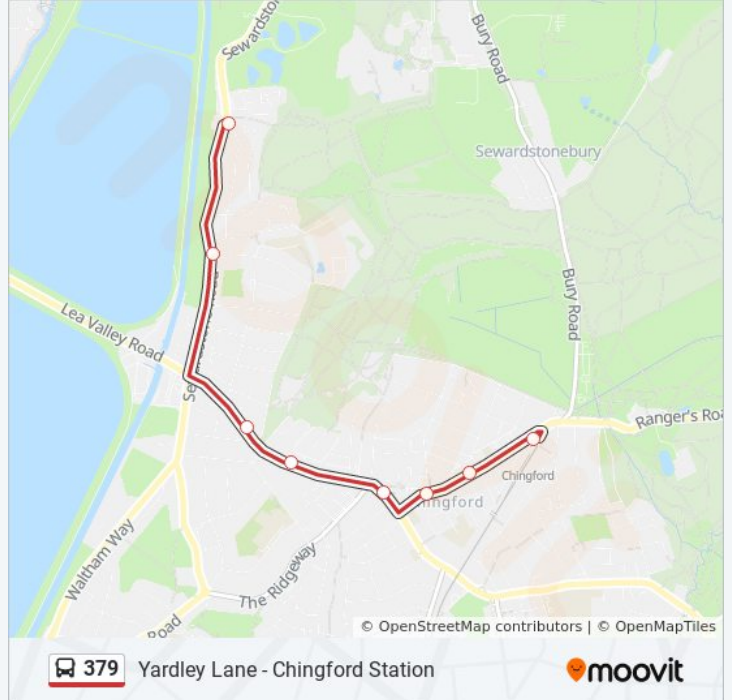

Direction: Chingford Station

12 stops

[VIEW LINE SCHEDULE](#)

- Yardley Lane Estate (S)
- Hawkwood Crescent
- Drysdale Ave Hawkwood Cres
- South Avenue (S)
- Harford Road
- Hawksmouth (C)
- Antlers Hill Deerleap Grove
- Pole Hill Road (W)
- Chingford Green Chingford (M)
- Station Road / the Green (L)
- Buxton Road (H)
- Chingford Station (D)

379 bus Time Schedule

Chingford Station Route Timetable:

Sunday	12:20 AM - 10:50 PM
Monday	12:20 AM - 11:50 PM
Tuesday	12:20 AM - 11:50 PM
Wednesday	12:20 AM - 11:50 PM
Thursday	12:20 AM - 11:50 PM
Friday	12:20 AM - 11:50 PM
Saturday	12:20 AM - 11:50 PM

379 bus Info

Direction: Chingford Station

Stops: 12

Trip Duration: 11 min

Line Summary:

Direction: Yardley Lane

11 stops

[VIEW LINE SCHEDULE](#)

- Chingford Station (D)
- Station Road / the Green (J)
- Chingford Police Station (N)
- Pole Hill Road (U)
- Hawksmouth (D)
- Margaret Avenue
- Mark Avenue
- Hawkdene
- Yardley Lane Chingford
- Sewardstone Gardens
- Yardley Lane Estate (S)