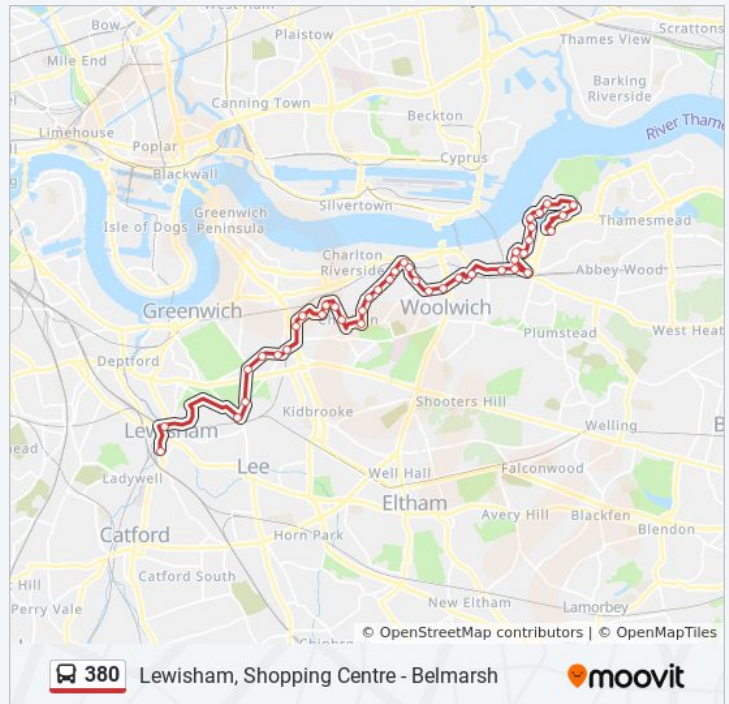

Charlton Park Road (Q)

Warren Walk (N)

Nadine Street (M)

Sundorne Road (U)

Victoria Way (V)

Wyndcliff Road (W)

Bramshot Avenue (S)

Blackheath / Royal Standard (BD)

Vanbrugh Park / Stratheden Road (BL)

Friday

12:01 AM - 11:46 PM

Saturday

12:01 AM - 11:46 PM

380 bus Info

Direction: Lewisham, Shopping Centre

Stops: 45

Trip Duration: 55 min

Line Summary:

Vanbrugh Park / Beaconsfield Road (BX)

Maze Hill (Q)

The Clarendon Hotel (J)

Tranquil Vale (F)

Hare & Billet Road (W)

WAT Tyler Road Dartmouth Grove (S)