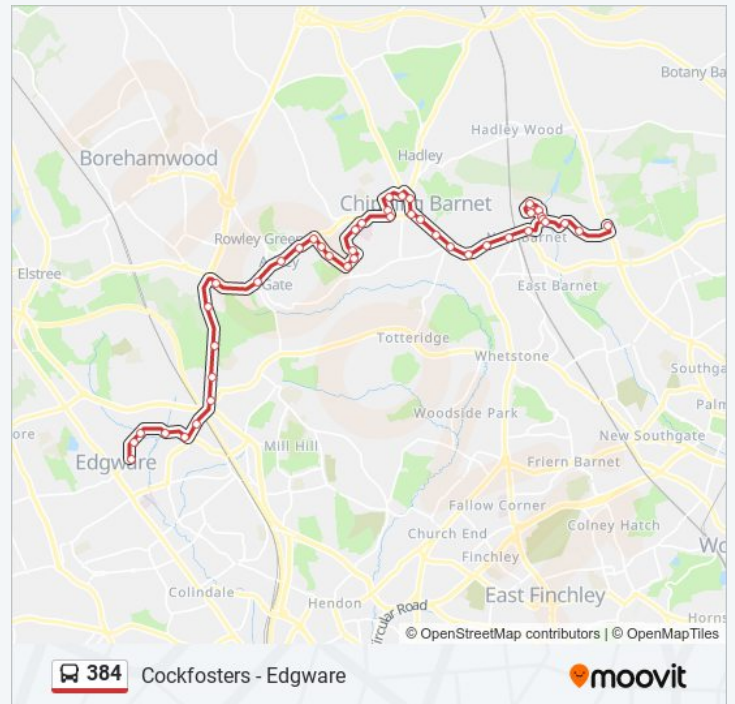

Whitings Hill Primary School (W)

Aitken Road (N)

Garthland Drive (N)

Quinta Drive

Rowley Green Road

Glebe Lane

Brickfield Lane (F)

Stirling Corner Barnet Way (G)

Scratchwood Park (H)

Friday	05:50 - 23:51
Saturday	05:50 - 23:51

384 bus Info

Direction: Edgware

Stops: 46

Trip Duration: 50 min

Line Summary:

Moat Mount Park

The Fairway Barnet Way (H)

Apex Corner (J)

Gibbs Green (S)

Cloister Gardens (G)

Farm Road (H)

Broadfields Avenue Hale Lane (L)

The Drive (M)

Edgware Station (G)