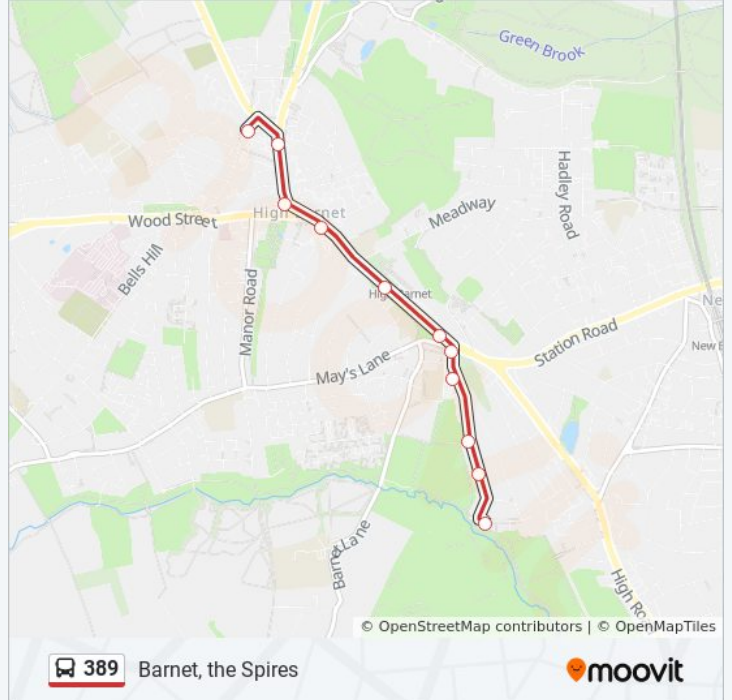

Salisbury Road (T)

Barnet High Street (D)

Barnet High St Barnet Church (H)

High Barnet Station Meadway (N)

High Barnet (R)

Underhill (U)

Westcombe Drive

Fairfield Way (S)

389 bus Info

Direction: Barnet, Western Way

Stops: 12

Trip Duration: 12 min

Line Summary:

Direction: Barnet, the Spires

11 stops

[VIEW LINE SCHEDULE](#)

Barnet High Street (J)

St Albans Road (B)

Barnetspires Shopping Centre (S)

389 bus Time Schedule

Barnet, the Spires Route Timetable:

Sunday	Not Operational
Monday	10:29 AM - 2:29 PM
Tuesday	10:29 AM - 2:29 PM
Wednesday	10:29 AM - 2:29 PM
Thursday	10:29 AM - 2:29 PM
Friday	10:29 AM - 2:29 PM
Saturday	10:29 AM - 2:29 PM

389 bus Info

Direction: Barnet, the Spires

Stops: 11

Trip Duration: 10 min

Line Summary:

389 bus time schedules and route maps are available in an offline PDF at moovitapp.com. Use the [Moovit App](#) to see live bus times, train schedule or subway schedule, and step-by-step directions for all public transit in London.