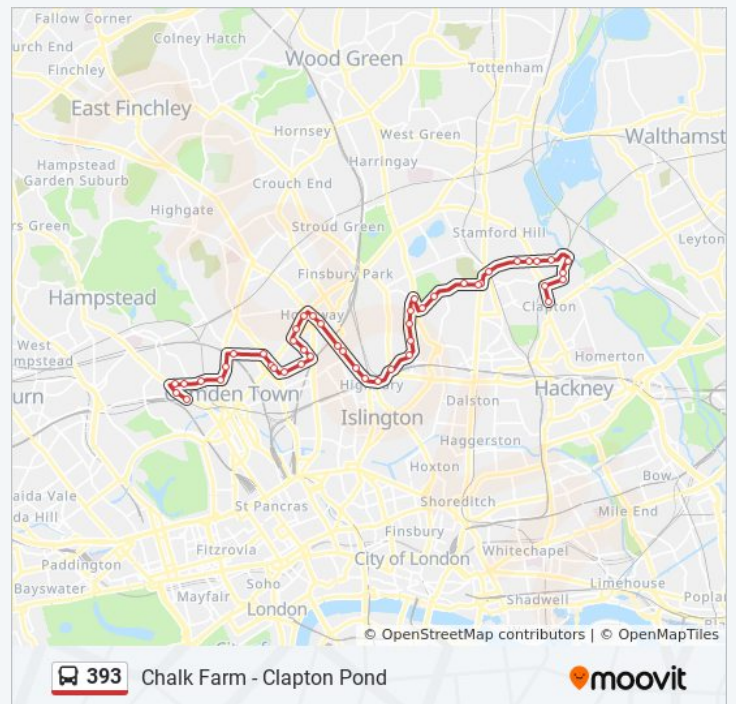

Clissold Road (E)

Abney Park (E)

William Patten School (W)

Tuesday	12:00 AM - 11:40 PM
Wednesday	12:00 AM - 11:40 PM
Thursday	12:00 AM - 11:40 PM
Friday	12:00 AM - 11:40 PM
Saturday	12:00 AM - 11:40 PM

393 bus Info

Direction: Clapton Pond

Stops: 45

Trip Duration: 63 min

Line Summary:

Stoke Newington High St / Garnham Street (F)

Stoke Newington Station (Y)

Fountayne Road (UP)

Upper Clapton Road (UR)