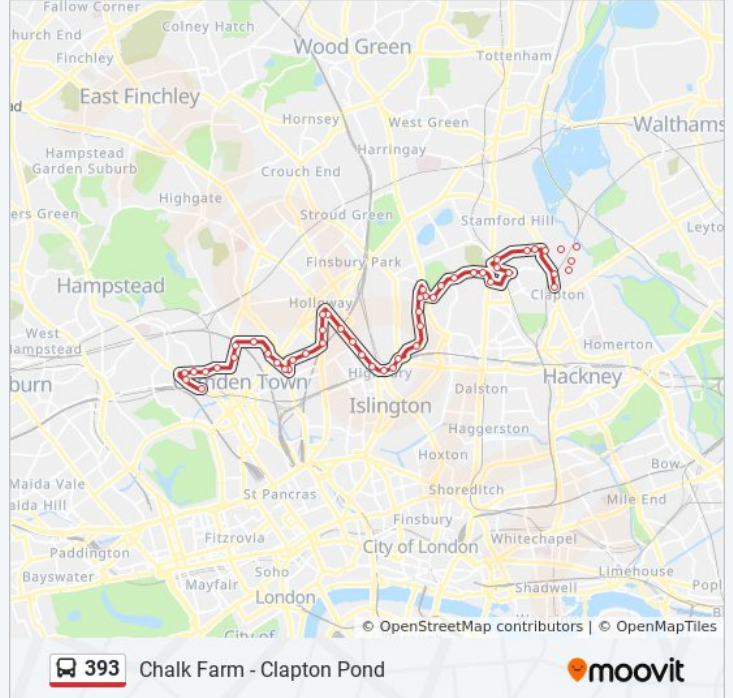

Chalk Farm Road / Morrisons (CE)

Direction: Clapton Pond

45 stops

[VIEW LINE SCHEDULE](#)

The Roundhouse (CF)

393 bus Time Schedule

Clapton Pond Route Timetable:

Sunday	12:00 AM - 10:45 PM
Monday	12:00 AM - 11:40 PM

Direction: Clapton Pond

Stops: 45

Trip Duration: 63 min

Line Summary:

Stoke Newington High St / Garnham Street (F)

Stoke Newington Station (Y)

Fountayne Road (UP)

Upper Clapton Road (UR)